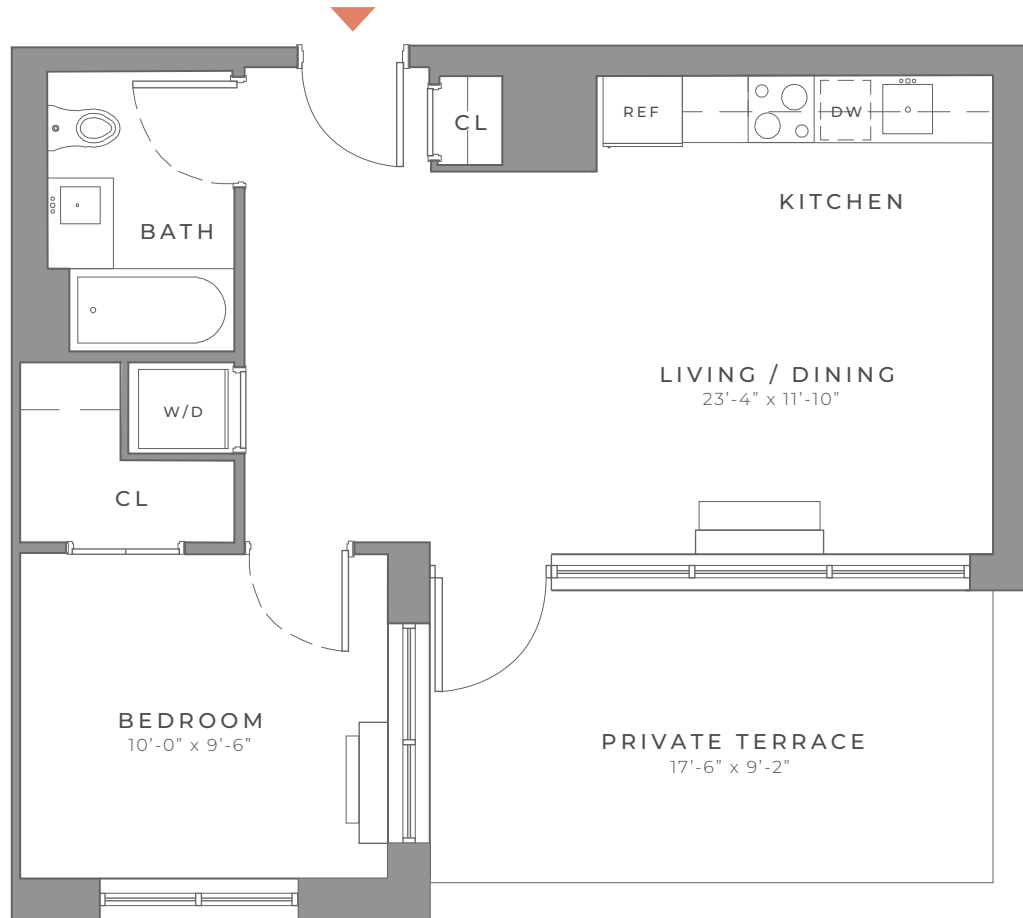

The Sidney

UNIT
704

1 BEDROOM
1 BATH

CHURCH AVENUE