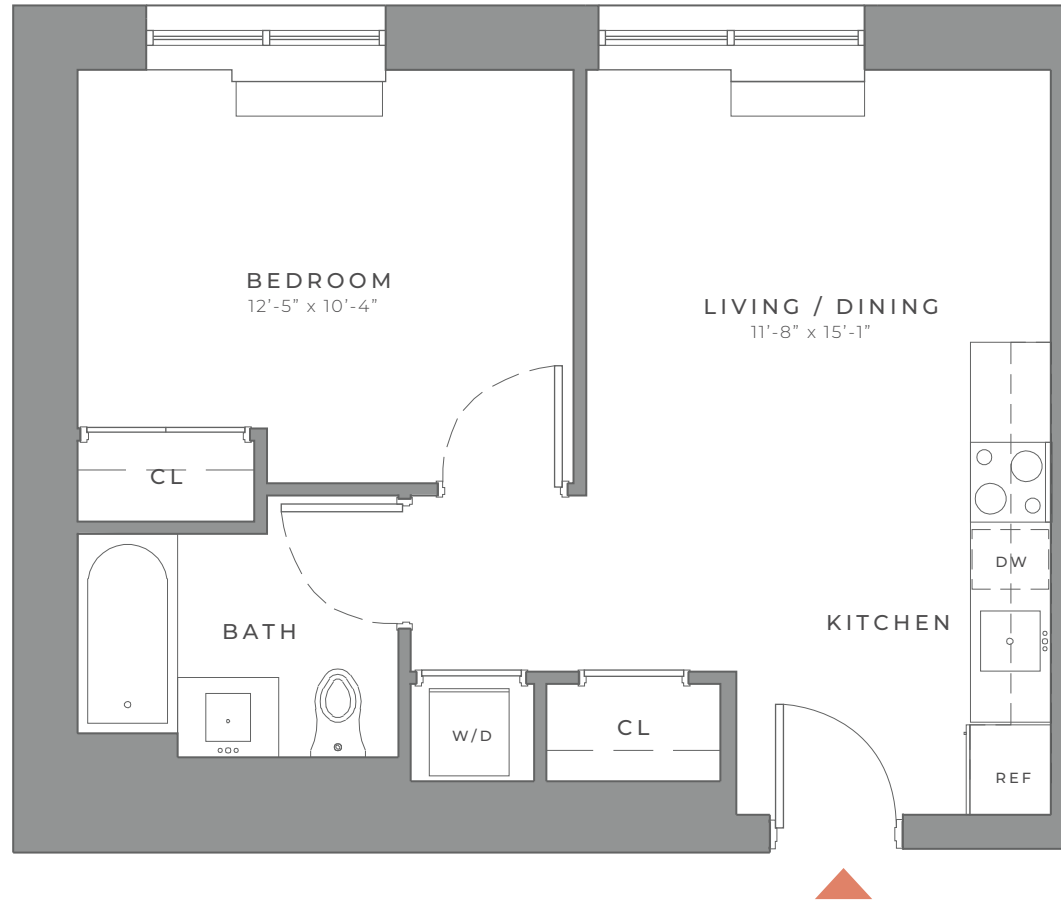

# The Sidney

UNIT

302 / 402 / 502  
602 / 702

1 BEDROOM

1 BATH

CHURCH AVENUE