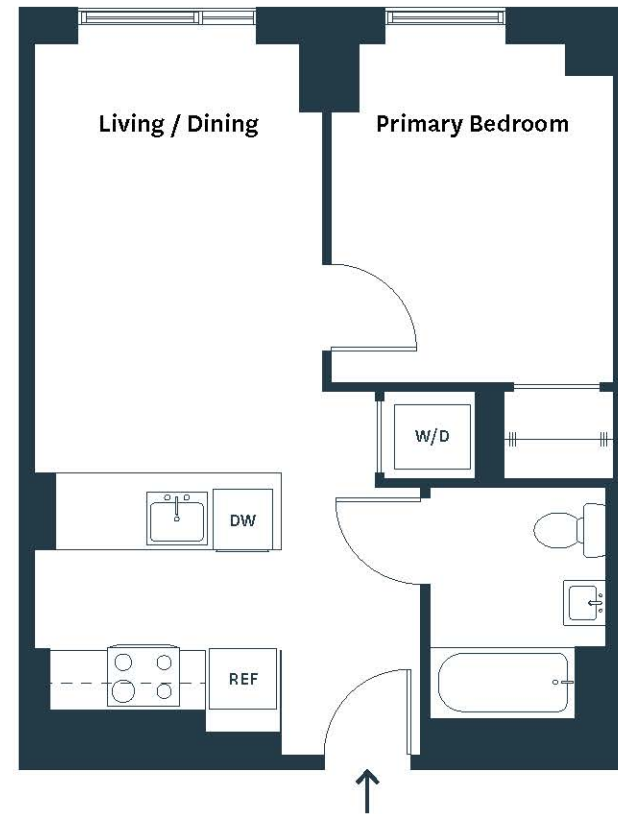

RESIDENCE 125-625, 726-826

1 Bedroom | 1 Bathroom
468 sq. ft.

Residence Features

- In-Home Washer/Dryer
- Private Balconies in Select Homes

KITCHEN FINISHES

- Light Grey Shaker Style Kitchen Cabinets
- Modern Matte Black Kitchen Hardware
- Stainless Steel Kitchen Appliances
 - Dishwasher
 - Microwave
 - Electric Range
 - Refrigerator
- Quartz Master Statuario Venato Countertops
- Luxury Engineered Wood Flooring

BATHROOM FINISHES

- Surface Mount Medicine Cabinet
- Matte White Wall Tile
- Olympia Arkistone Silver Matte Porcelain Floor Tile
- White Shaker Style Vanity

Notes

All dimensions are approximate and subject to construction variances. Plans may contain minor variations from floor to floor.