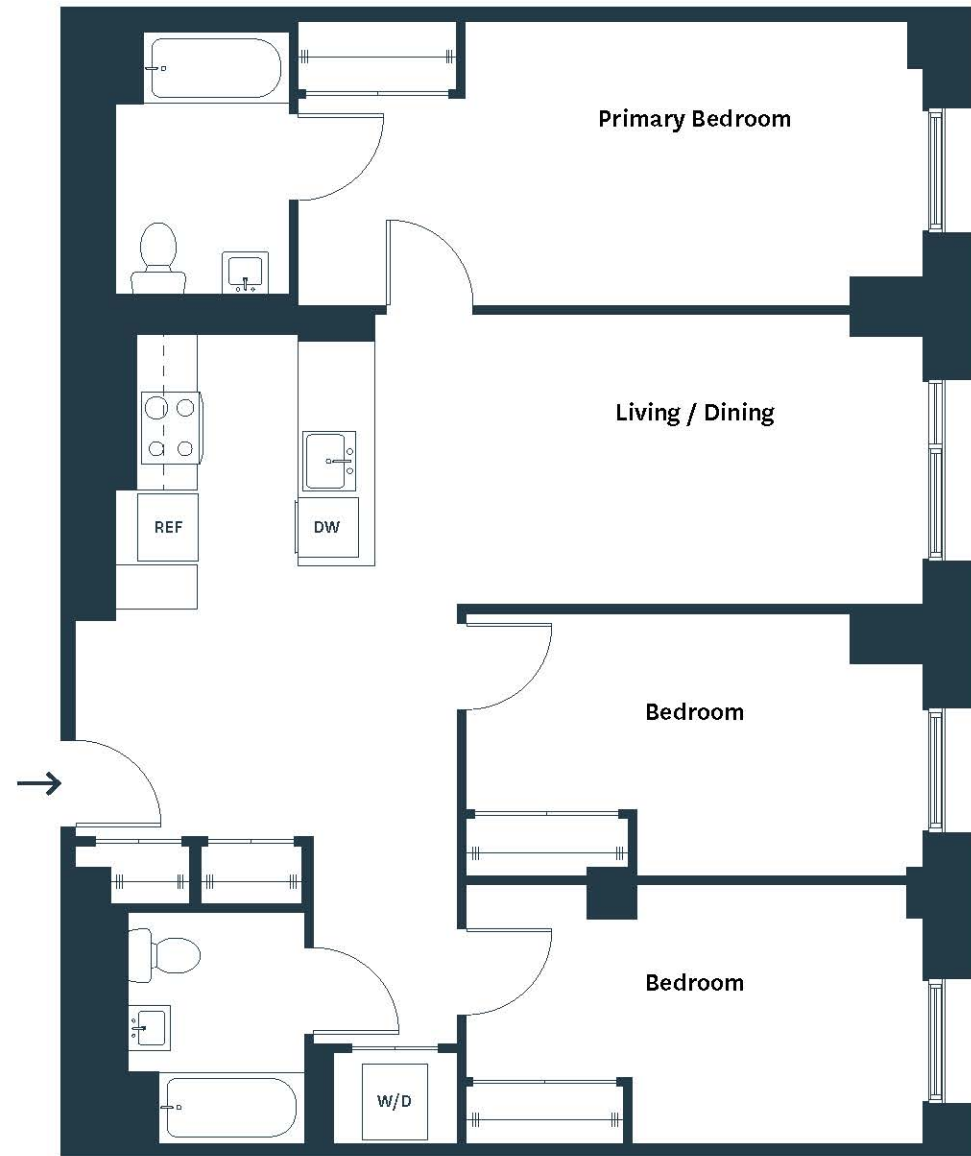

RESIDENCE 218-818, 915-1115

3 Bedroom | 2 Bathroom
1074 sq. ft.

Residence Features

- In-Home Washer/Dryer
- Private Balconies in Select Homes

KITCHEN FINISHES

- Light Grey Shaker Style Kitchen Cabinets
- Modern Matte Black Kitchen Hardware
- Stainless Steel Kitchen Appliances
 - Dishwasher
 - Microwave
 - Electric Range
 - Refrigerator
- Quartz Master Statuario Venato Countertops
- Luxury Engineered Wood Flooring

BATHROOM FINISHES

- Surface Mount Medicine Cabinet
- Matte White Wall Tile
- Olympia Arkistone Silver Matte Porcelain Floor Tile
- White Shaker Style Vanity

Notes

M.N.S.
REAL ESTATE
BY

All dimensions are approximate and subject to construction variances. Plans may contain minor variations from floor to floor.