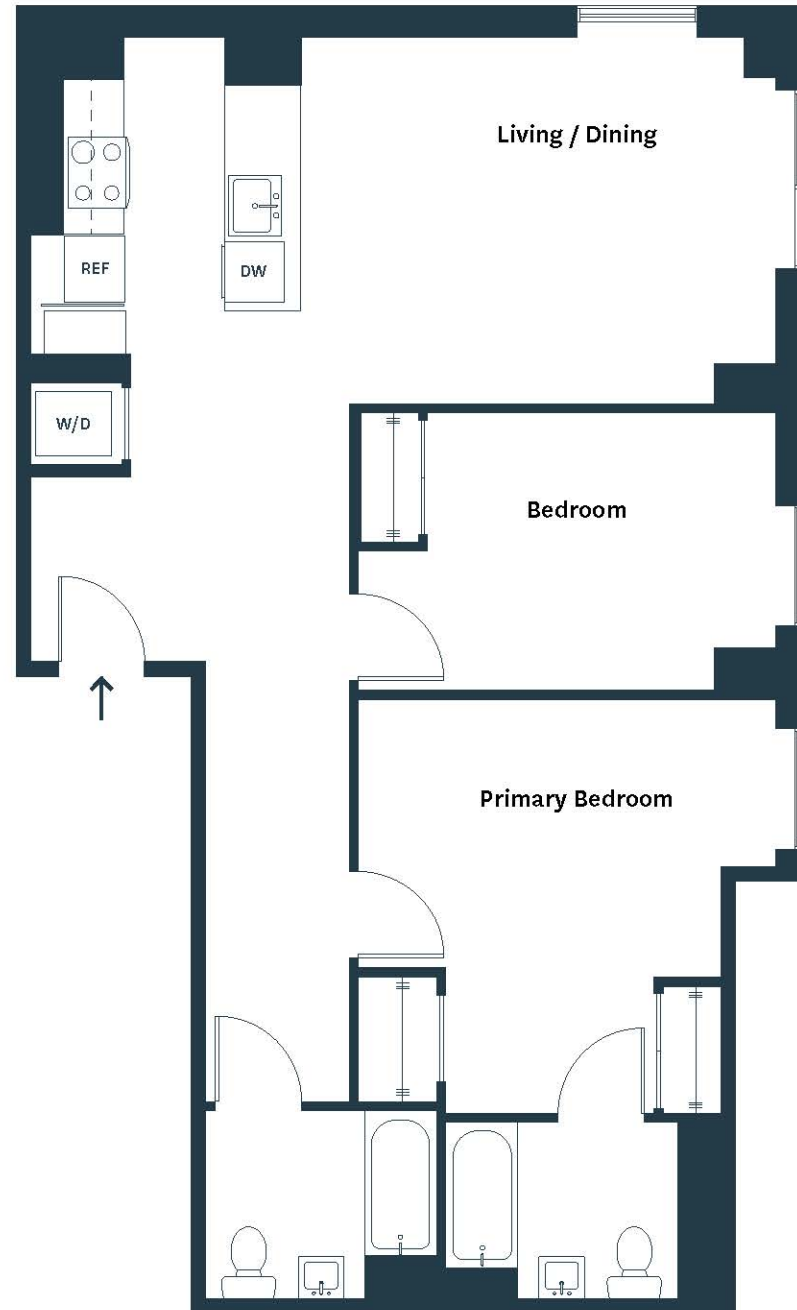

RESIDENCE 901, 1101

2 Bedroom | 2 Bathroom
934 sq. ft.

Residence Features

- In-Home Washer/Dryer
- Private Balconies in Select Homes

KITCHEN FINISHES

- Light Grey Shaker Style Kitchen Cabinets
- Modern Matte Black Kitchen Hardware
- Stainless Steel Kitchen Appliances
 - Dishwasher
 - Microwave
 - Electric Range
 - Refrigerator
- Quartz Master Statuario Venato Countertops
- Luxury Engineered Wood Flooring

BATHROOM FINISHES

- Surface Mount Medicine Cabinet
- Matte White Wall Tile
- Olympia Arkistone Silver Matte Porcelain Floor Tile
- White Shaker Style Vanity

Notes

All dimensions are approximate and subject to construction variances. Plans may contain minor variations from floor to floor.