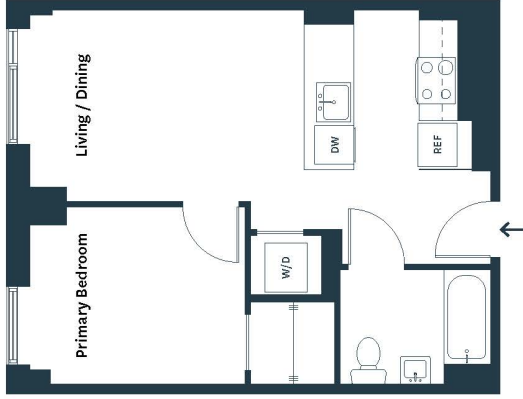

RESIDENCE 1216-1616, 1218

1 Bedroom | 1 Bathroom

476 sq. ft.

Residence Features

- In-Home Washer/Dryer
- Private Balconies in Select Homes

KITCHEN FINISHES

- Light Grey Shaker Style Kitchen Cabinets
- Modern Matte Black Kitchen Hardware
- Stainless Steel Kitchen Appliances
  - Dishwasher
  - Microwave
  - Electric Range
  - Refrigerator
- Quartz Master Statuario Venato Countertops
- Luxury Engineered Wood Flooring

BATHROOM FINISHES

- Surface Mount Medicine Cabinet
- Matte White Wall Tile
- Olympia Arkistone Silver Matte Porcelain Floor Tile
- White Shaker Style Vanity

Notes