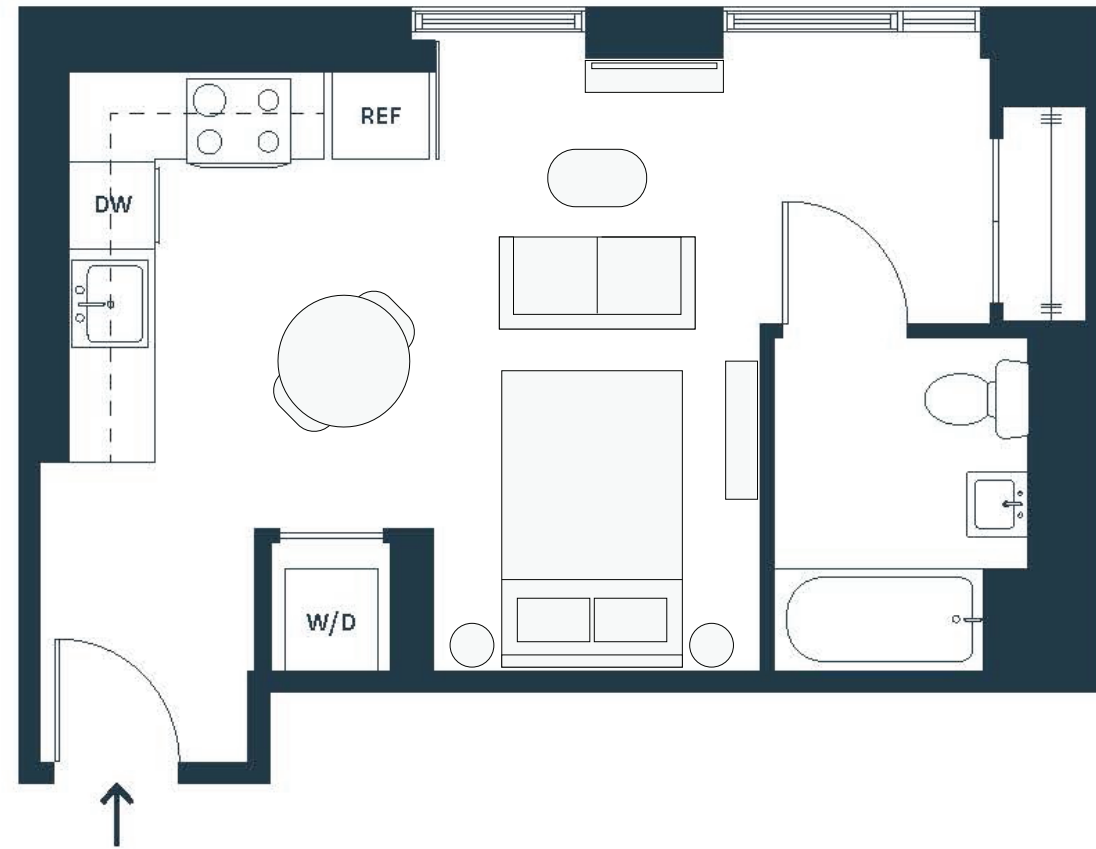

Studio | 1 Bathroom
354 sq. ft.

Residence Features

- In-Home Washer/Dryer
- Private Balconies in Select Homes

KITCHEN FINISHES

- Light Grey Shaker Style Kitchen Cabinets
- Modern Matte Black Kitchen Hardware
- Stainless Steel Kitchen Appliances
 - Dishwasher
 - Microwave
 - Electric Range
 - Refrigerator
- Quartz Master Statuario Venato Countertops
- Luxury Engineered Wood Flooring

BATHROOM FINISHES

- Surface Mount Medicine Cabinet
- Matte White Wall Tile
- Olympia Arkistone Silver Matte Porcelain Floor Tile
- White Shaker Style Vanity

Notes

All dimensions are approximate and subject to construction variances. Plans may contain minor variations from floor to floor.