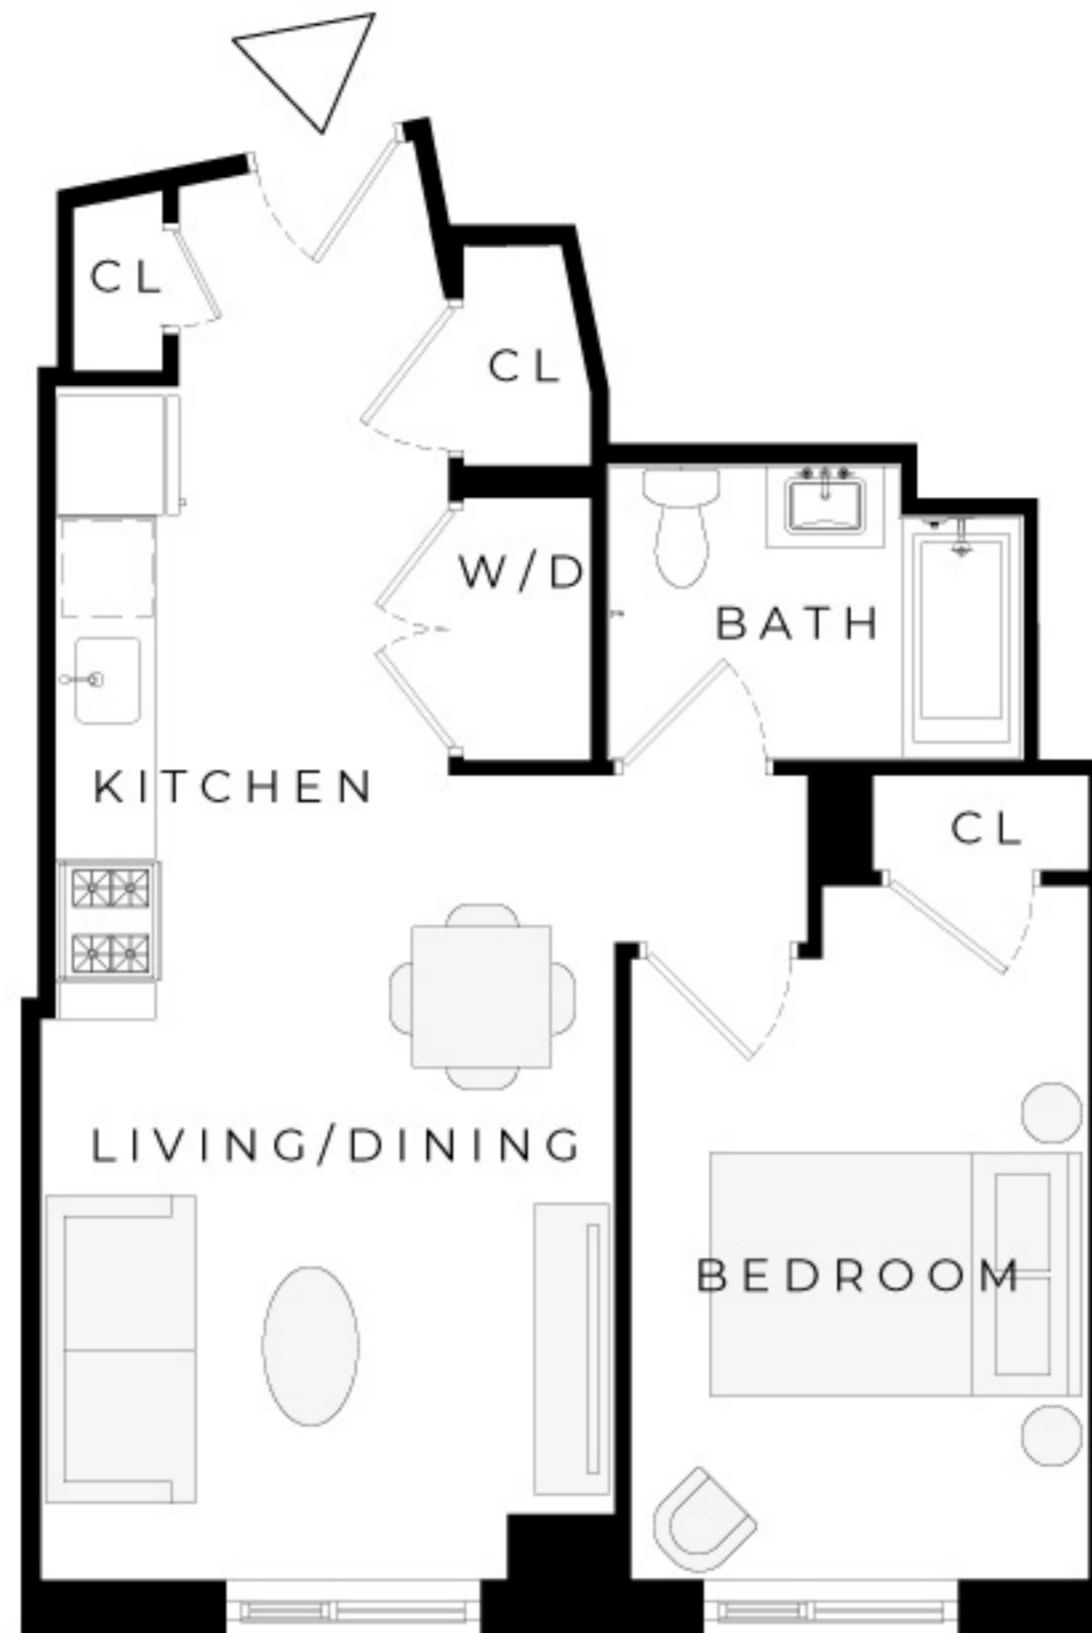

WOODSIDE CENTRAL

QUEENS, NY

RESIDENCE

525-925

1 BEDROOM

1 BATHROOM

N

47TH AVENUE