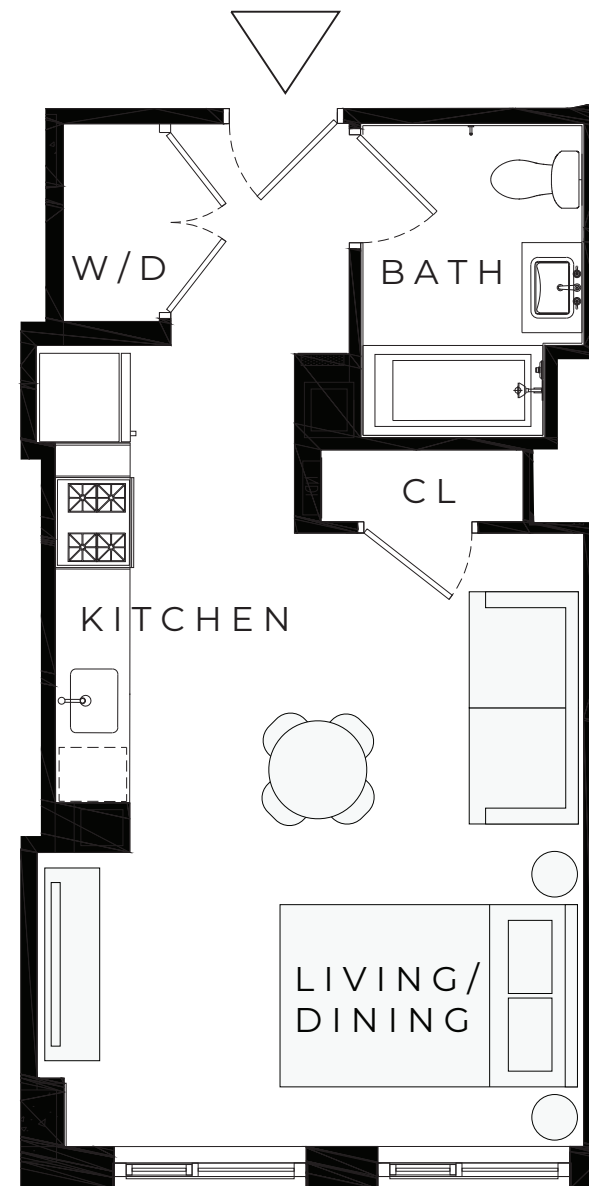

WOODSIDE CENTRAL

QUEENS, NY

RESIDENCE

526-926

0 BEDROOM

1 BATHROOM

N ↗

47TH AVENUE

70TH STREET

M.N.S
REAL ESTATE
NYC

ALL DIMENSIONS ARE APPROXIMATE AND SUBJECT TO NOMINAL CONSTRUCTION VARIANCE AND TOLERANCE. DIMENSIONS ARE MAXIMUM OVERALL, SUBTRACT CUTOUTS. LEASING AGENT IS PLEDGED TO THE LETTER AND SPIRIT OF U.S. POLICY FOR THE ACHIEVEMENT OF EQUAL HOUSING OPPORTUNITY THROUGHOUT THE U.S. AND IS COMMITTED TO AN AFFIRMATIVE ADVERTISING AND MARKETING PROGRAM IN WHICH THERE ARE NO BARRIERS TO OBTAINING HOUSING BECAUSE OF RACE, COLOR, CREED, RELIGION, SEX, SEXUAL ORIENTATION, MILITARY STATUS, AGE, DISABILITY, ANCESTRY, FAMILY STATUS, NATIONAL ORIGIN, OR ANY OTHER GROUNDS PROHIBITED BY CITY, STATE, OR FEDERAL LAW.