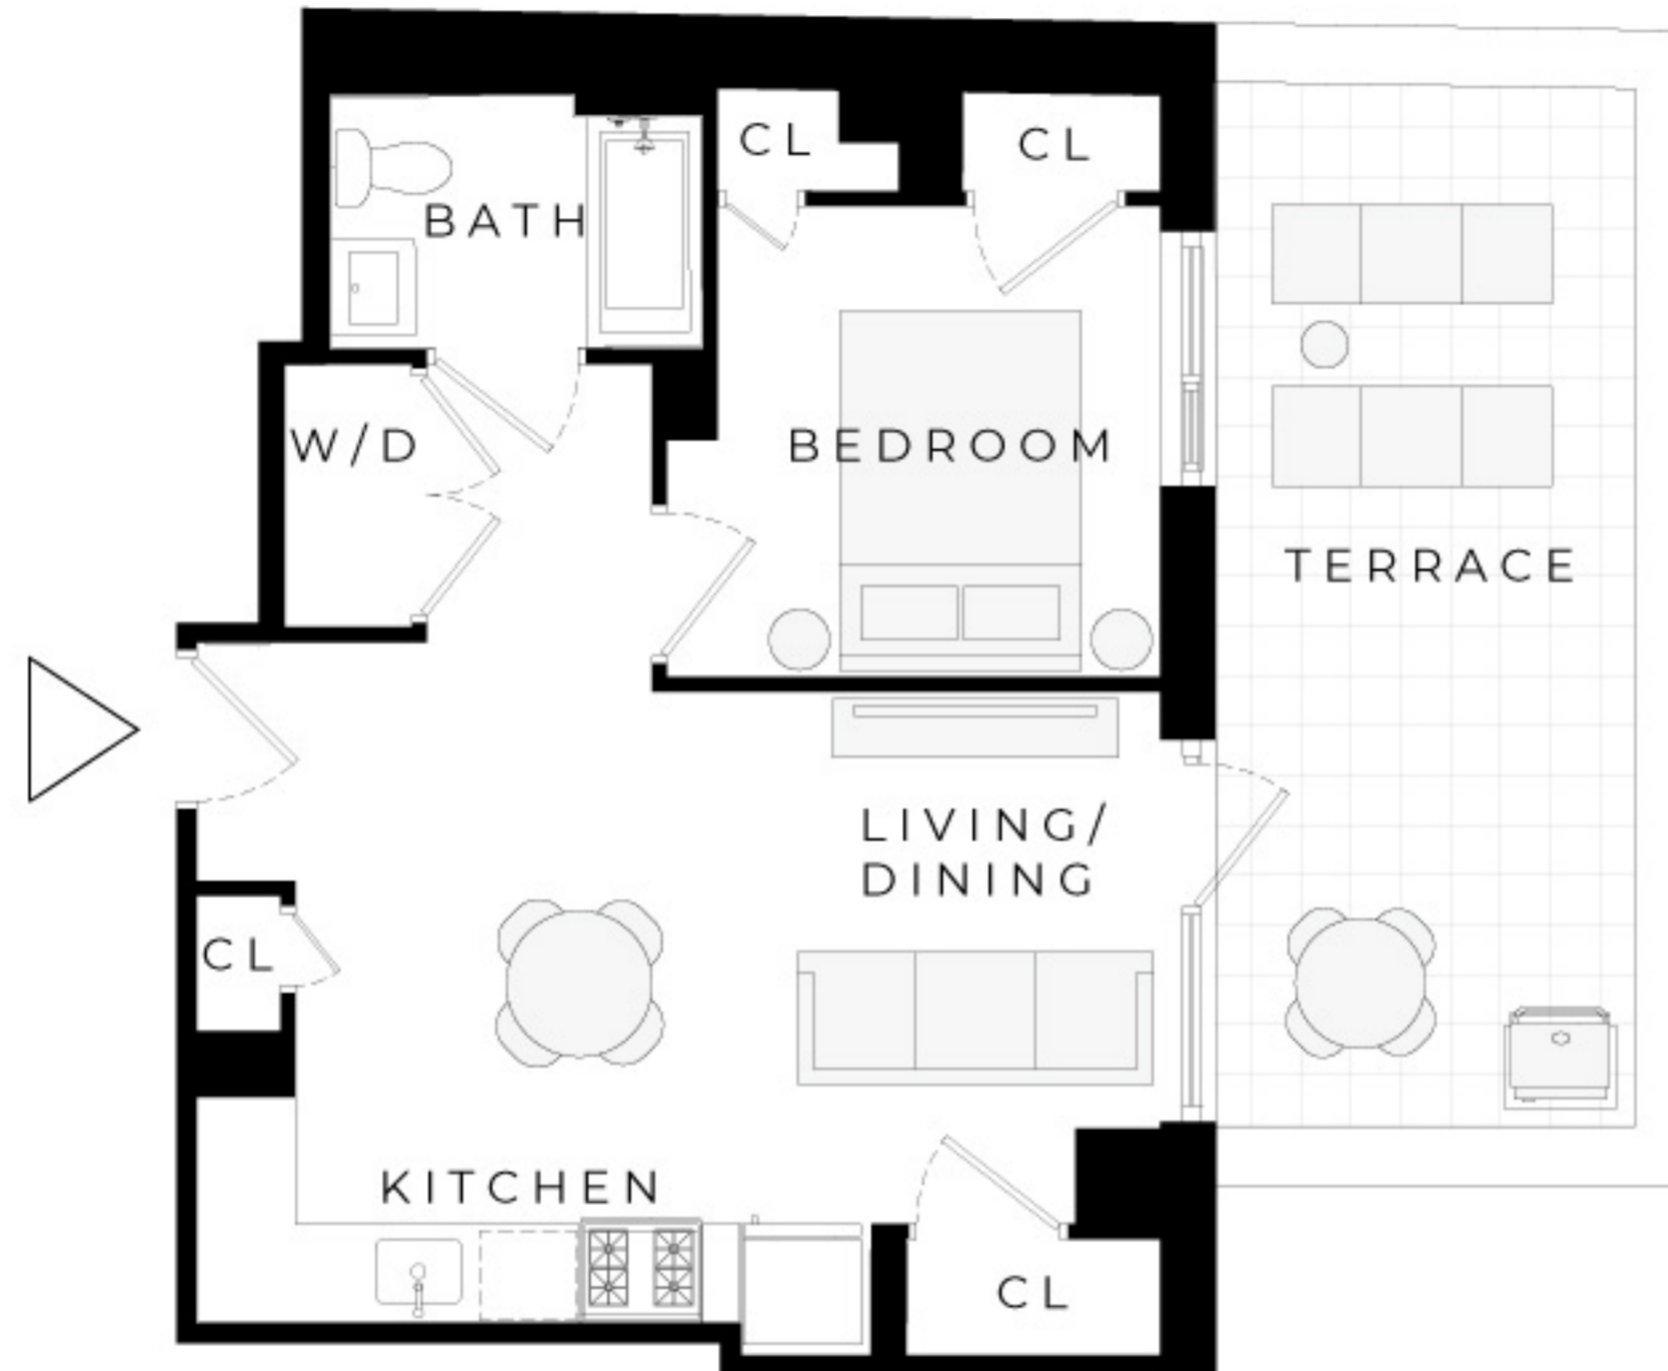

# WOODSIDE CENTRAL

QUEENS, NY

RESIDENCE

# 1220

1 BEDROOM

1 BATHROOM

N

47TH AVENUE

70TH STREET

**M.N.S**  
REAL ESTATE  
NYC

ALL DIMENSIONS ARE APPROXIMATE AND SUBJECT TO NOMINAL CONSTRUCTION VARIANCE AND TOLERANCE. DIMENSIONS ARE MAXIMUM OVERALL, SUBTRACT CUTOUTS. LEASING AGENT IS PLEDGED TO THE LETTER AND SPIRIT OF U.S. POLICY FOR THE ACHIEVEMENT OF EQUAL HOUSING OPPORTUNITY THROUGHOUT THE U.S. AND IS COMMITTED TO AN AFFIRMATIVE ADVERTISING AND MARKETING PROGRAM IN WHICH THERE ARE NO BARRIERS TO OBTAINING HOUSING BECAUSE OF RACE, COLOR, CREED, RELIGION, SEX, SEXUAL ORIENTATION, MILITARY STATUS, AGE, DISABILITY, ANCESTRY, FAMILY STATUS, NATIONAL ORIGIN, OR ANY OTHER GROUNDS PROHIBITED BY CITY, STATE, OR FEDERAL LAW.