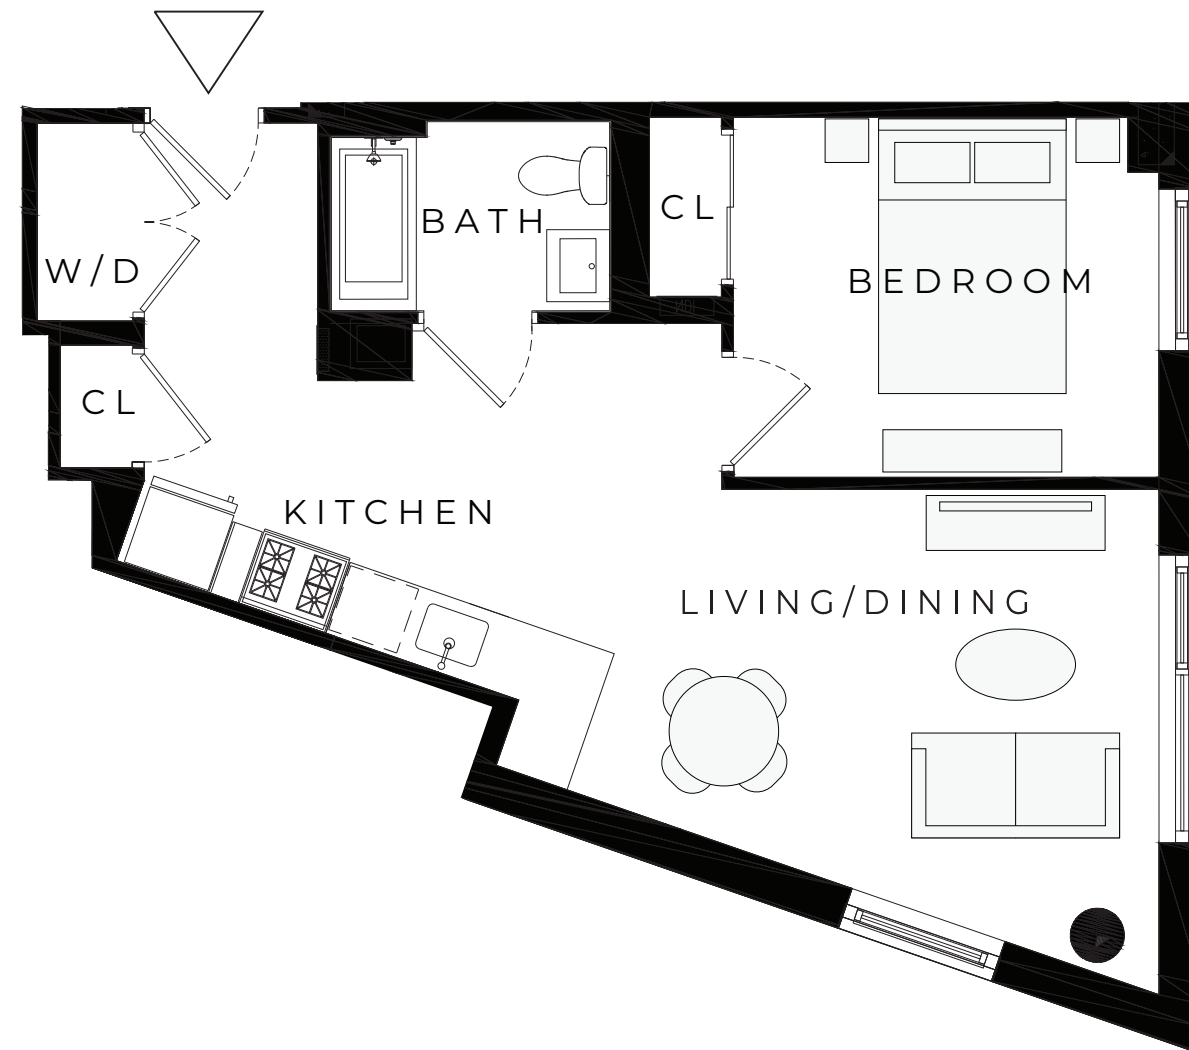

WOODSIDE CENTRAL

QUEENS, NY

RESIDENCE

317-1417

1 BEDROOM

1 BATHROOM

N ↗

QUEENS BLVD

69TH STREET

M.N.S
REAL ESTATE
NYC

ALL DIMENSIONS ARE APPROXIMATE AND SUBJECT TO NOMINAL CONSTRUCTION VARIANCE AND TOLERANCE. DIMENSIONS ARE MAXIMUM OVERALL, SUBTRACT CUTOUTS. LEASING AGENT IS PLEDGED TO THE LETTER AND SPIRIT OF U.S. POLICY FOR THE ACHIEVEMENT OF EQUAL HOUSING OPPORTUNITY THROUGHOUT THE U.S. AND IS COMMITTED TO AN AFFIRMATIVE ADVERTISING AND MARKETING PROGRAM IN WHICH THERE ARE NO BARRIERS TO OBTAINING HOUSING BECAUSE OF RACE, COLOR, CREED, RELIGION, SEX, SEXUAL ORIENTATION, MILITARY STATUS, AGE, DISABILITY, ANCESTRY, FAMILY STATUS, NATIONAL ORIGIN, OR ANY OTHER GROUNDS PROHIBITED BY CITY, STATE, OR FEDERAL LAW.