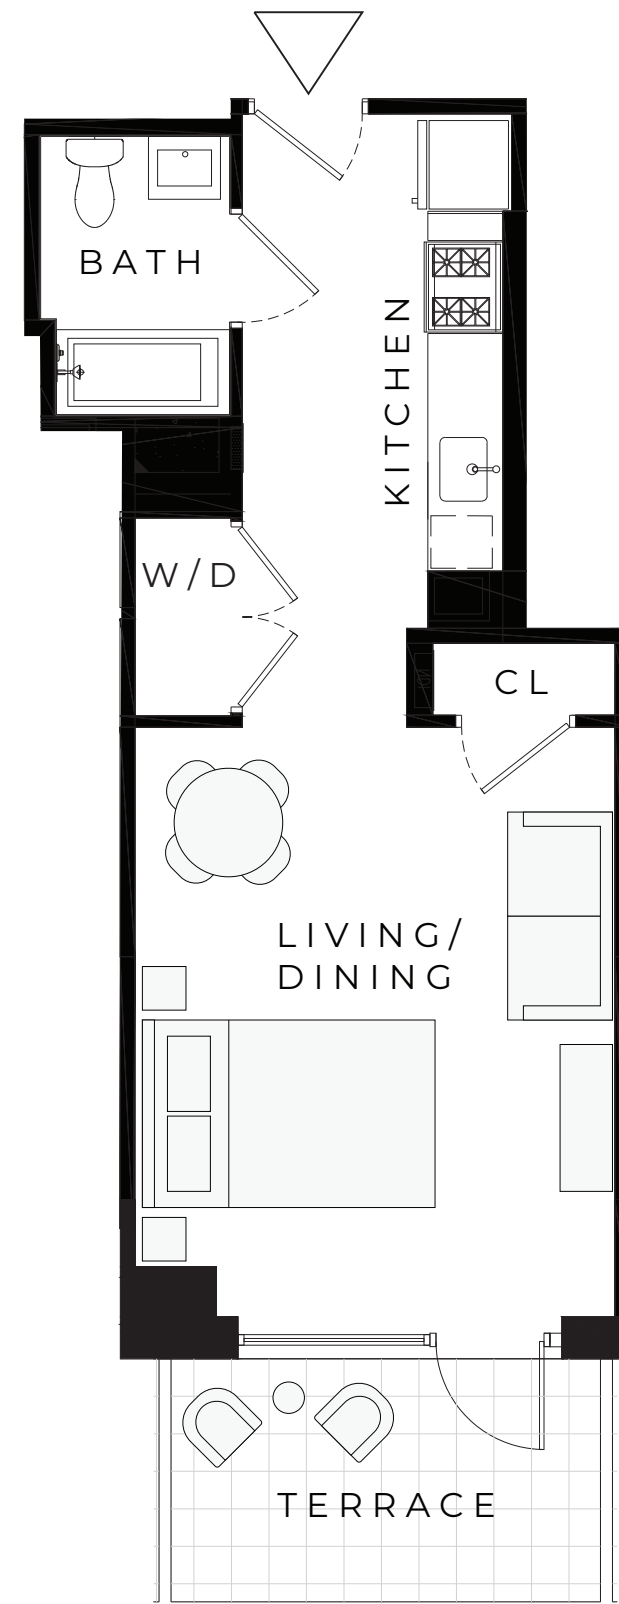

WOODSIDE CENTRAL

QUEENS, NY

RESIDENCE

211

STUDIO

1 BATHROOM

N

QUEENS BLVD

69TH STREET

M.N.S
REAL ESTATE
NYC

ALL DIMENSIONS ARE APPROXIMATE AND SUBJECT TO NOMINAL CONSTRUCTION VARIANCE AND TOLERANCE. DIMENSIONS ARE MAXIMUM OVERALL, SUBTRACT CUTOUTS. LEASING AGENT IS PLEDGED TO THE LETTER AND SPIRIT OF U.S. POLICY FOR THE ACHIEVEMENT OF EQUAL HOUSING OPPORTUNITY THROUGHOUT THE U.S. AND IS COMMITTED TO AN AFFIRMATIVE ADVERTISING AND MARKETING PROGRAM IN WHICH THERE ARE NO BARRIERS TO OBTAINING HOUSING BECAUSE OF RACE, COLOR, CREED, RELIGION, SEX, SEXUAL ORIENTATION, MILITARY STATUS, AGE, DISABILITY, ANCESTRY, FAMILY STATUS, NATIONAL ORIGIN, OR ANY OTHER GROUNDS PROHIBITED BY CITY, STATE, OR FEDERAL LAW.