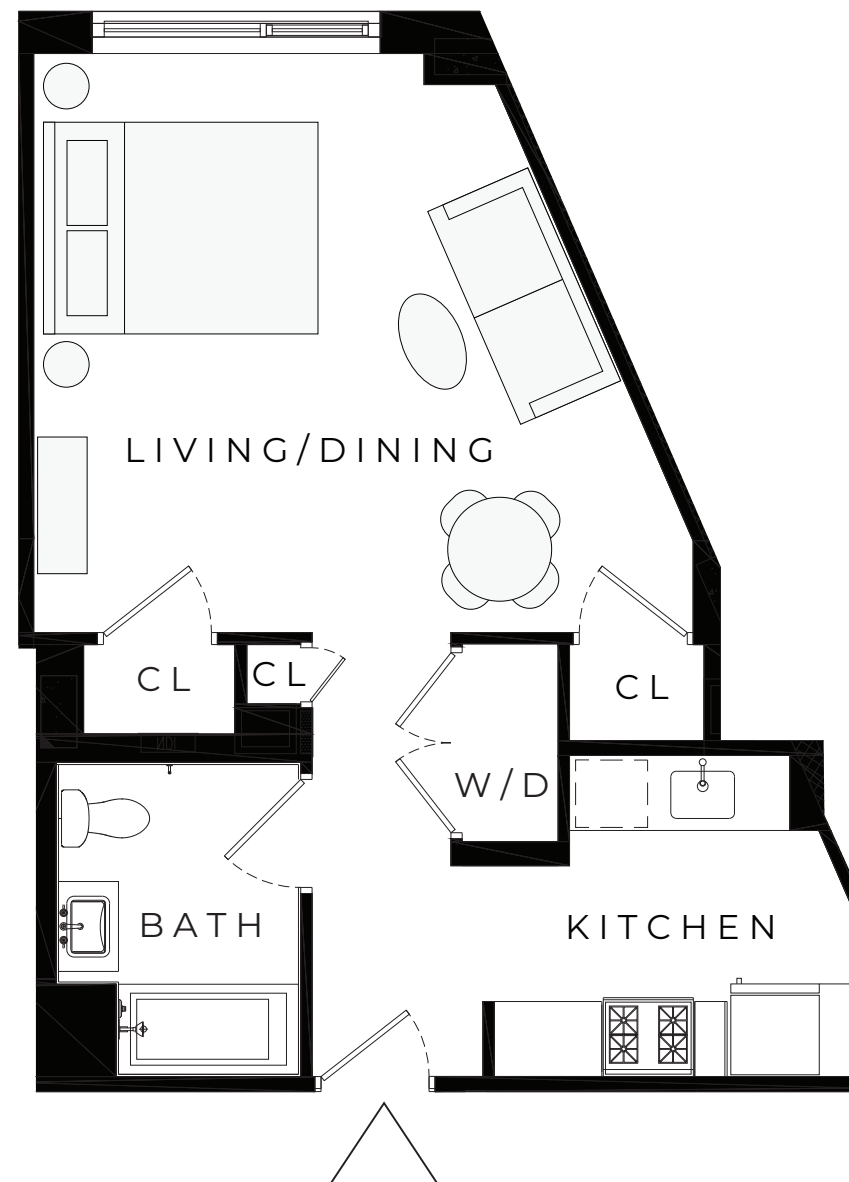

WOODSIDE CENTRAL

QUEENS, NY

RESIDENCE

206-1006

STUDIO

1 BATHROOM

N ↗

QUEENS BLVD

69TH STREET

M.N.S
REAL ESTATE
NYC

ALL DIMENSIONS ARE APPROXIMATE AND SUBJECT TO NOMINAL CONSTRUCTION VARIANCE AND TOLERANCE. DIMENSIONS ARE MAXIMUM OVERALL, SUBTRACT CUTOUTS. LEASING AGENT IS PLEDGED TO THE LETTER AND SPIRIT OF U.S. POLICY FOR THE ACHIEVEMENT OF EQUAL HOUSING OPPORTUNITY THROUGHOUT THE U.S. AND IS COMMITTED TO AN AFFIRMATIVE ADVERTISING AND MARKETING PROGRAM IN WHICH THERE ARE NO BARRIERS TO OBTAINING HOUSING BECAUSE OF RACE, COLOR, CREED, RELIGION, SEX, SEXUAL ORIENTATION, MILITARY STATUS, AGE, DISABILITY, ANCESTRY, FAMILY STATUS, NATIONAL ORIGIN, OR ANY OTHER GROUNDS PROHIBITED BY CITY, STATE, OR FEDERAL LAW.