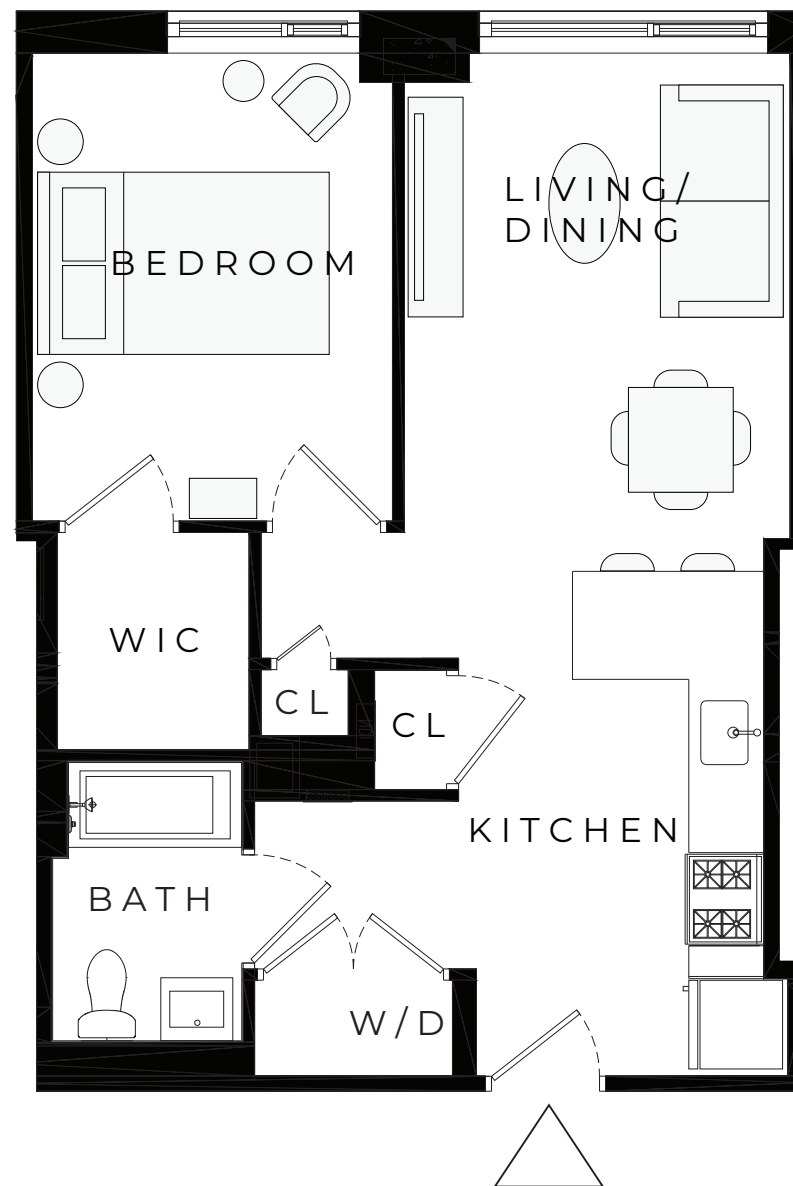

WOODSIDE CENTRAL

QUEENS, NY

RESIDENCE

205-1005

1 BEDROOM

1 BATHROOM

N ↗

QUEENS BLVD

69TH STREET

M.N.S
REAL ESTATE
NYC

ALL DIMENSIONS ARE APPROXIMATE AND SUBJECT TO NOMINAL CONSTRUCTION VARIANCE AND TOLERANCE. DIMENSIONS ARE MAXIMUM OVERALL, SUBTRACT CUTOUTS. LEASING AGENT IS PLEDGED TO THE LETTER AND SPIRIT OF U.S. POLICY FOR THE ACHIEVEMENT OF EQUAL HOUSING OPPORTUNITY THROUGHOUT THE U.S. AND IS COMMITTED TO AN AFFIRMATIVE ADVERTISING AND MARKETING PROGRAM IN WHICH THERE ARE NO BARRIERS TO OBTAINING HOUSING BECAUSE OF RACE, COLOR, CREED, RELIGION, SEX, SEXUAL ORIENTATION, MILITARY STATUS, AGE, DISABILITY, ANCESTRY, FAMILY STATUS, NATIONAL ORIGIN, OR ANY OTHER GROUNDS PROHIBITED BY CITY, STATE, OR FEDERAL LAW.