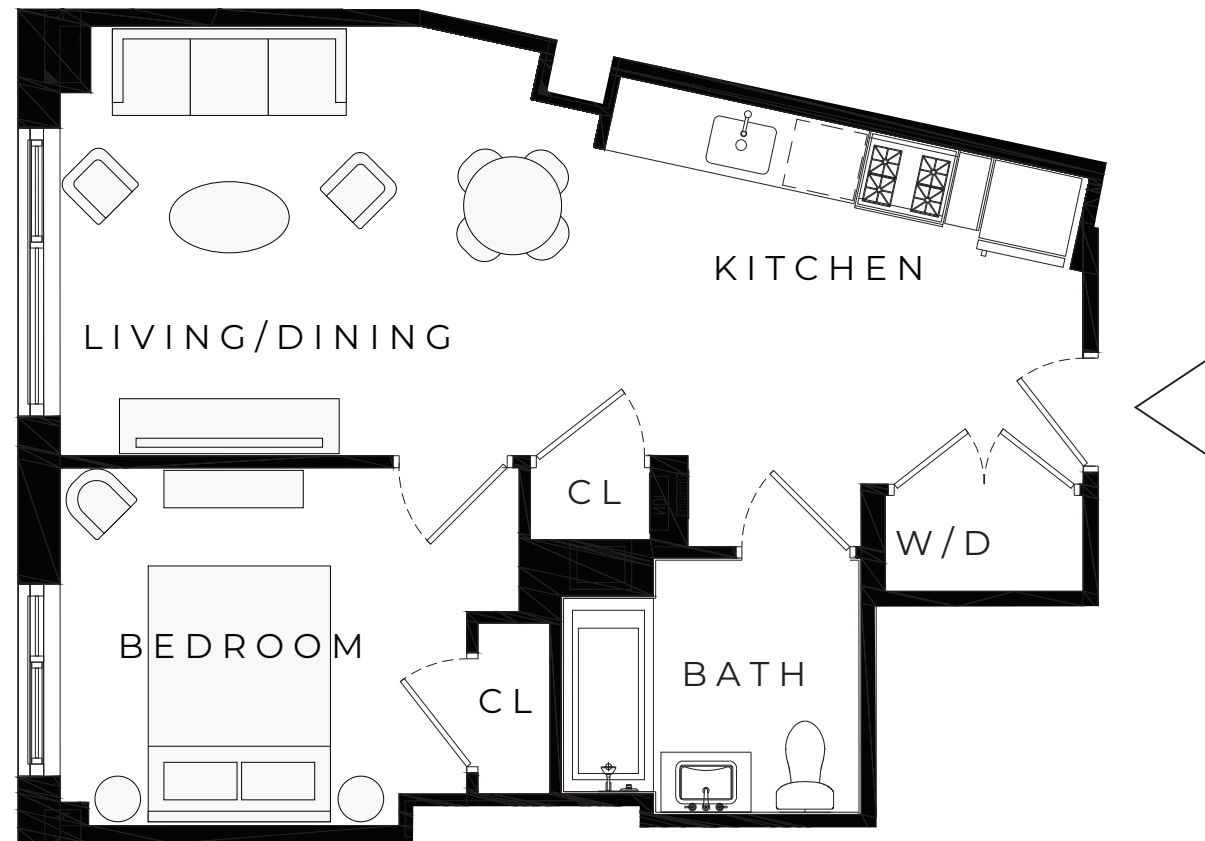

WOODSIDE CENTRAL

QUEENS, NY

RESIDENCE

222-1022

1 BEDROOM

1 BATHROOM

N ↗

QUEENS BLVD

69TH STREET

M.N.S
REAL ESTATE
NYC

ALL DIMENSIONS ARE APPROXIMATE AND SUBJECT TO NOMINAL CONSTRUCTION VARIANCE AND TOLERANCE. DIMENSIONS ARE MAXIMUM OVERALL, SUBTRACT CUTOUTS. LEASING AGENT IS PLEDGED TO THE LETTER AND SPIRIT OF U.S. POLICY FOR THE ACHIEVEMENT OF EQUAL HOUSING OPPORTUNITY THROUGHOUT THE U.S. AND IS COMMITTED TO AN AFFIRMATIVE ADVERTISING AND MARKETING PROGRAM IN WHICH THERE ARE NO BARRIERS TO OBTAINING HOUSING BECAUSE OF RACE, COLOR, CREED, RELIGION, SEX, SEXUAL ORIENTATION, MILITARY STATUS, AGE, DISABILITY, ANCESTRY, FAMILY STATUS, NATIONAL ORIGIN, OR ANY OTHER GROUNDS PROHIBITED BY CITY, STATE, OR FEDERAL LAW.