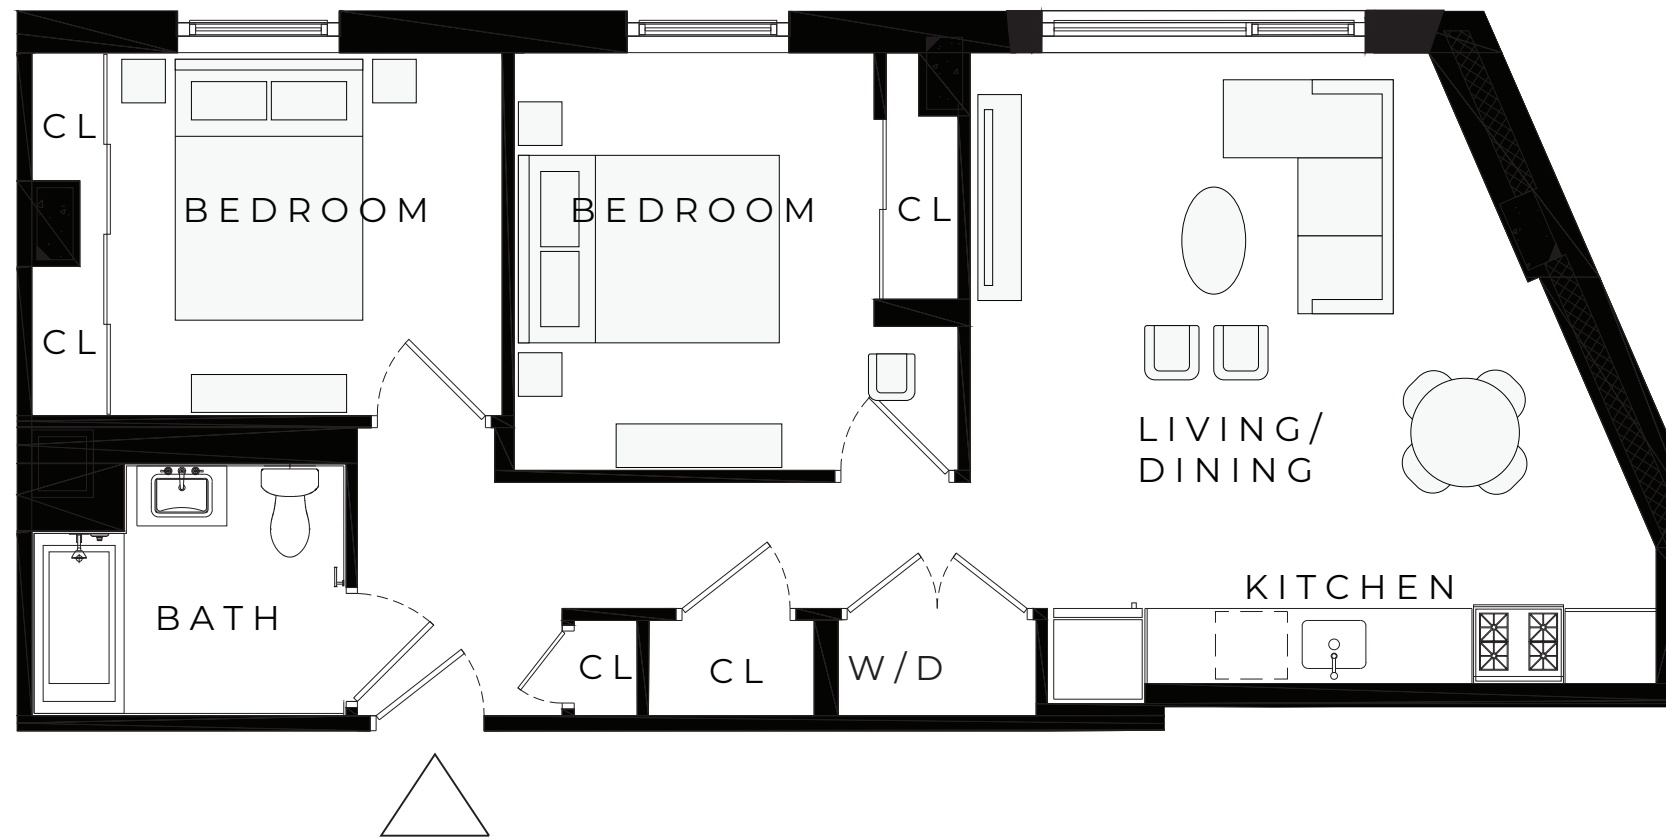

WOODSIDE CENTRAL

QUEENS, NY

RESIDENCE

1606

2 BEDROOMS

1 BATHROOM

N ↗

QUEENS BLVD

69TH STREET

M.N.S
REAL ESTATE
NYC

ALL DIMENSIONS ARE APPROXIMATE AND SUBJECT TO NOMINAL CONSTRUCTION VARIANCE AND TOLERANCE. DIMENSIONS ARE MAXIMUM OVERALL, SUBTRACT CUTOUTS. LEASING AGENT IS PLEDGED TO THE LETTER AND SPIRIT OF U.S. POLICY FOR THE ACHIEVEMENT OF EQUAL HOUSING OPPORTUNITY THROUGHOUT THE U.S. AND IS COMMITTED TO AN AFFIRMATIVE ADVERTISING AND MARKETING PROGRAM IN WHICH THERE ARE NO BARRIERS TO OBTAINING HOUSING BECAUSE OF RACE, COLOR, CREED, RELIGION, SEX, SEXUAL ORIENTATION, MILITARY STATUS, AGE, DISABILITY, ANCESTRY, FAMILY STATUS, NATIONAL ORIGIN, OR ANY OTHER GROUNDS PROHIBITED BY CITY, STATE, OR FEDERAL LAW.