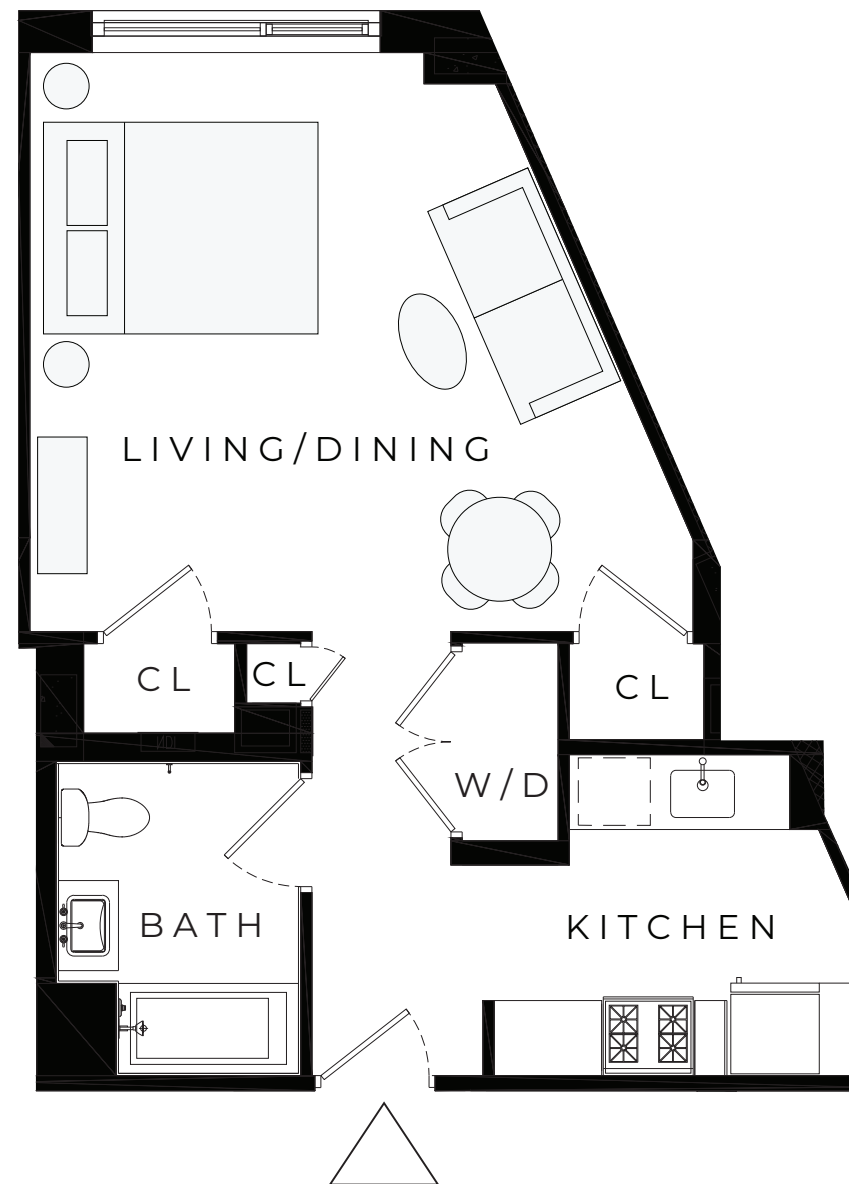

WOODSIDE CENTRAL

QUEENS, NY

RESIDENCE

1106-1406

STUDIO

1 BATHROOM

N ↗

QUEENS BLVD

69TH STREET

M.N.S
REAL ESTATE
NYC

ALL DIMENSIONS ARE APPROXIMATE AND SUBJECT TO NOMINAL CONSTRUCTION VARIANCE AND TOLERANCE. DIMENSIONS ARE MAXIMUM OVERALL, SUBTRACT CUTOUTS. LEASING AGENT IS PLEDGED TO THE LETTER AND SPIRIT OF U.S. POLICY FOR THE ACHIEVEMENT OF EQUAL HOUSING OPPORTUNITY THROUGHOUT THE U.S. AND IS COMMITTED TO AN AFFIRMATIVE ADVERTISING AND MARKETING PROGRAM IN WHICH THERE ARE NO BARRIERS TO OBTAINING HOUSING BECAUSE OF RACE, COLOR, CREED, RELIGION, SEX, SEXUAL ORIENTATION, MILITARY STATUS, AGE, DISABILITY, ANCESTRY, FAMILY STATUS, NATIONAL ORIGIN, OR ANY OTHER GROUNDS PROHIBITED BY CITY, STATE, OR FEDERAL LAW.