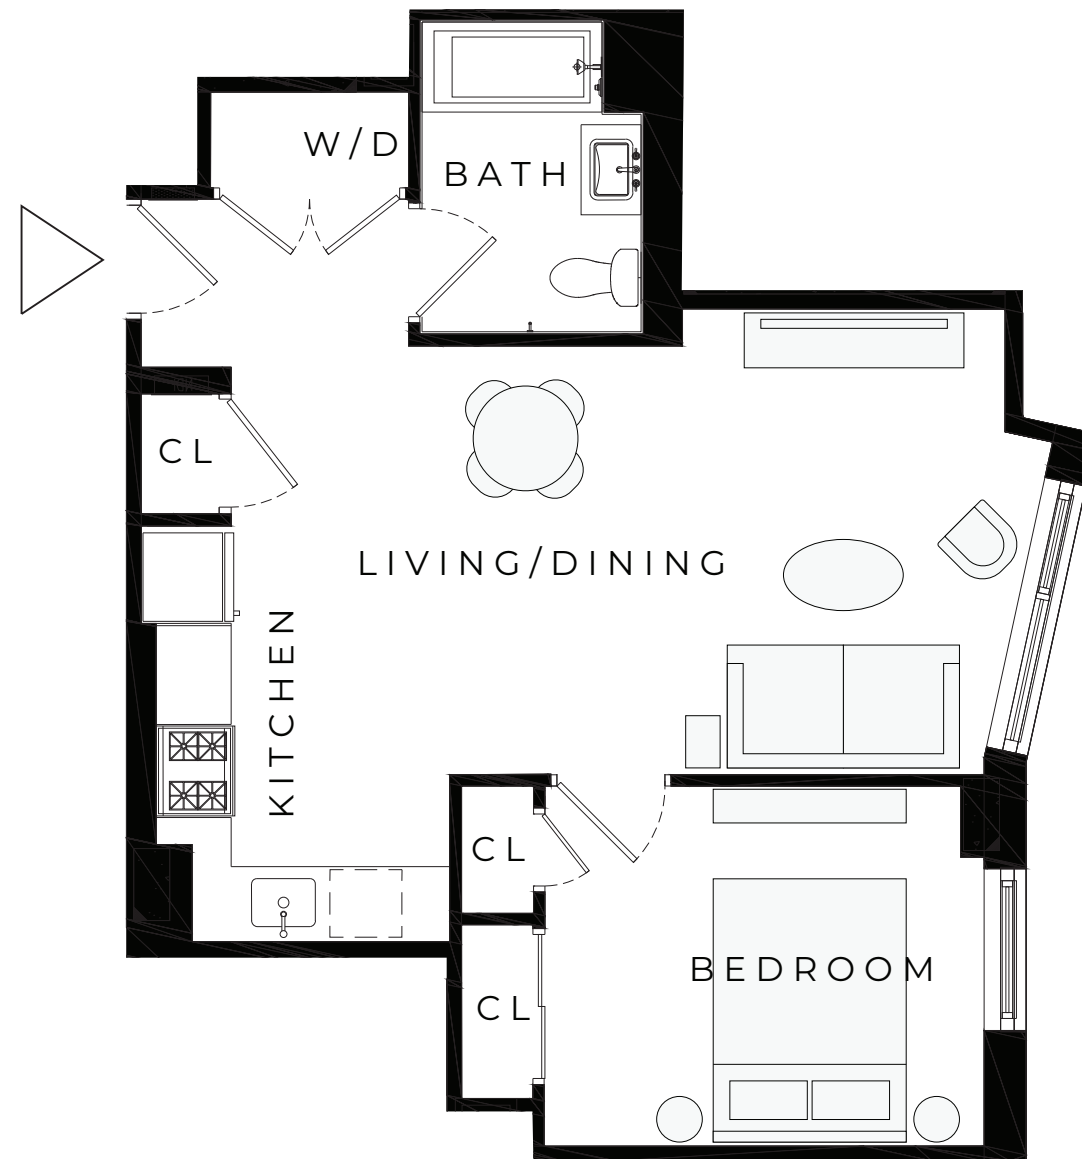

# WOODSIDE CENTRAL

QUEENS, NY

RESIDENCE

## 214-1614

1 BEDROOM

1 BATHROOM

N ↗

QUEENS BLVD

69TH STREET

**M.N.S**  
REAL ESTATE  
NYC

ALL DIMENSIONS ARE APPROXIMATE AND SUBJECT TO NOMINAL CONSTRUCTION VARIANCE AND TOLERANCE. DIMENSIONS ARE MAXIMUM OVERALL, SUBTRACT CUTOUTS. LEASING AGENT IS PLEDGED TO THE LETTER AND SPIRIT OF U.S. POLICY FOR THE ACHIEVEMENT OF EQUAL HOUSING OPPORTUNITY THROUGHOUT THE U.S. AND IS COMMITTED TO AN AFFIRMATIVE ADVERTISING AND MARKETING PROGRAM IN WHICH THERE ARE NO BARRIERS TO OBTAINING HOUSING BECAUSE OF RACE, COLOR, CREED, RELIGION, SEX, SEXUAL ORIENTATION, MILITARY STATUS, AGE, DISABILITY, ANCESTRY, FAMILY STATUS, NATIONAL ORIGIN, OR ANY OTHER GROUNDS PROHIBITED BY CITY, STATE, OR FEDERAL LAW.