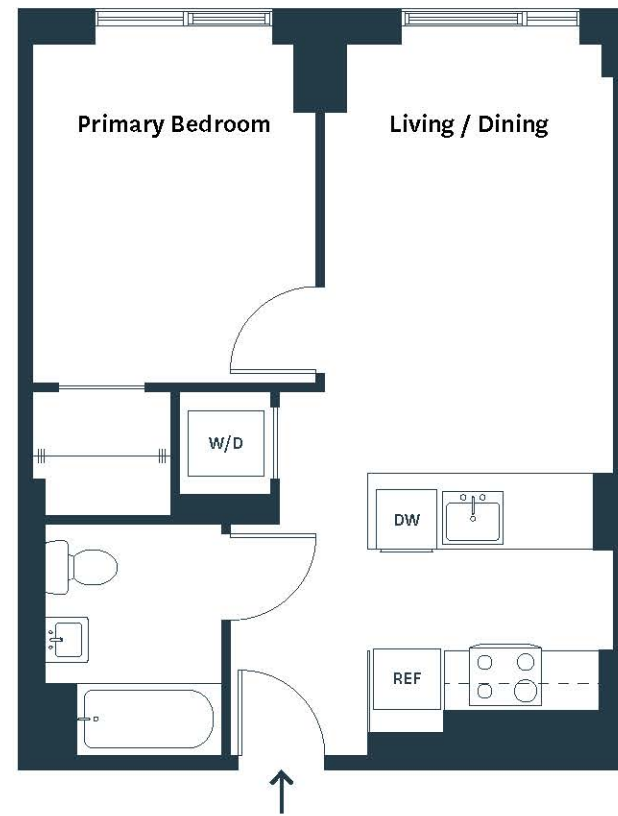

RESIDENCE 1215-1615

1 Bedroom | 1 Bathroom
477 sq. ft.

Residence Features

- In-Home Washer/Dryer
- Private Balconies in Select Homes

KITCHEN FINISHES

- Light Grey Shaker Style Kitchen Cabinets
- Modern Matte Black Kitchen Hardware
- Stainless Steel Kitchen Appliances
 - Dishwasher
 - Microwave
 - Electric Range
 - Refrigerator
- Quartz Master Statuario Venato Countertops
- Luxury Engineered Wood Flooring

BATHROOM FINISHES

- Surface Mount Medicine Cabinet
- Matte White Wall Tile
- Olympia Arkistone Silver Matte Porcelain Floor Tile
- White Shaker Style Vanity

Notes

All dimensions are approximate and subject to construction variances. Plans may contain minor variations from floor to floor.