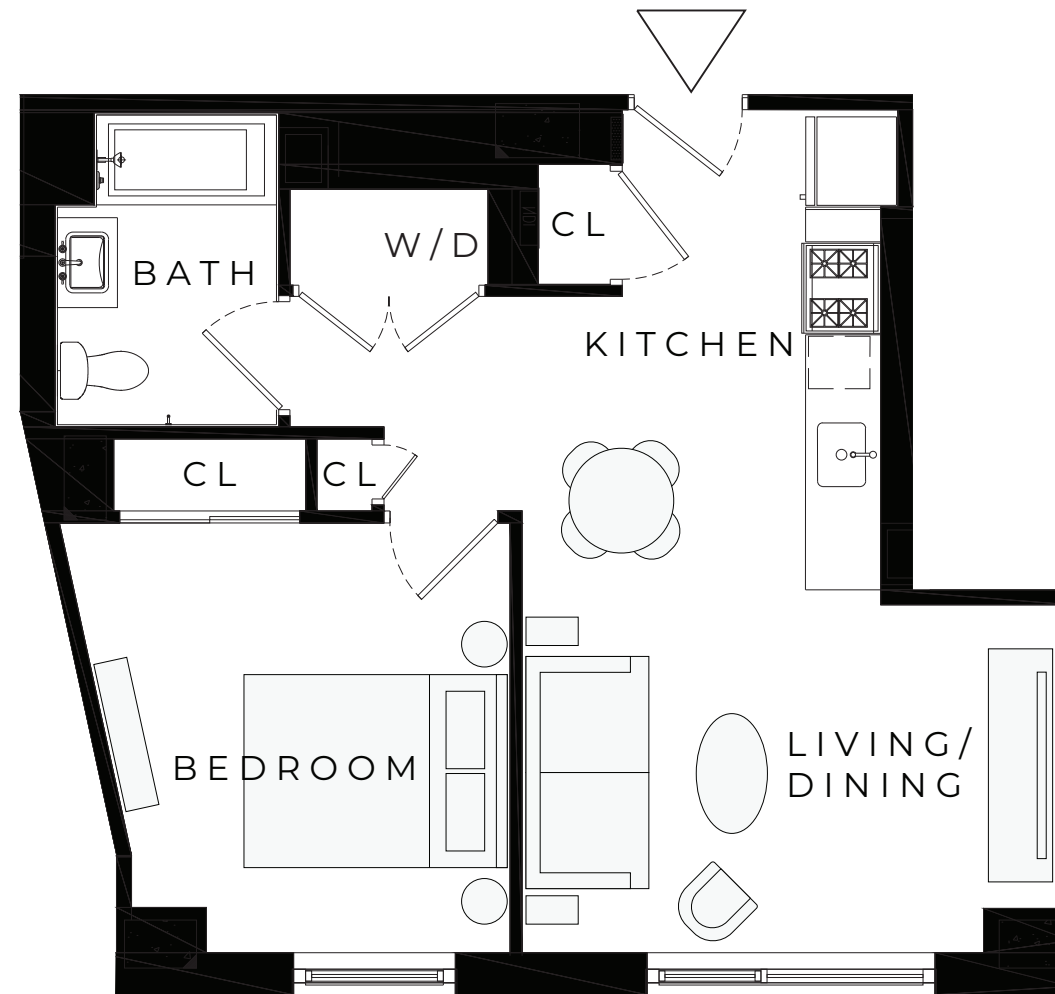

WOODSIDE CENTRAL

QUEENS, NY

RESIDENCE

313-1613

1 BEDROOM

1 BATHROOM

N ↗

QUEENS BLVD

69TH STREET

M.N.S
REAL ESTATE
NYC

ALL DIMENSIONS ARE APPROXIMATE AND SUBJECT TO NOMINAL CONSTRUCTION VARIANCE AND TOLERANCE. DIMENSIONS ARE MAXIMUM OVERALL, SUBTRACT CUTOUTS. LEASING AGENT IS PLEDGED TO THE LETTER AND SPIRIT OF U.S. POLICY FOR THE ACHIEVEMENT OF EQUAL HOUSING OPPORTUNITY THROUGHOUT THE U.S. AND IS COMMITTED TO AN AFFIRMATIVE ADVERTISING AND MARKETING PROGRAM IN WHICH THERE ARE NO BARRIERS TO OBTAINING HOUSING BECAUSE OF RACE, COLOR, CREED, RELIGION, SEX, SEXUAL ORIENTATION, MILITARY STATUS, AGE, DISABILITY, ANCESTRY, FAMILY STATUS, NATIONAL ORIGIN, OR ANY OTHER GROUNDS PROHIBITED BY CITY, STATE, OR FEDERAL LAW.