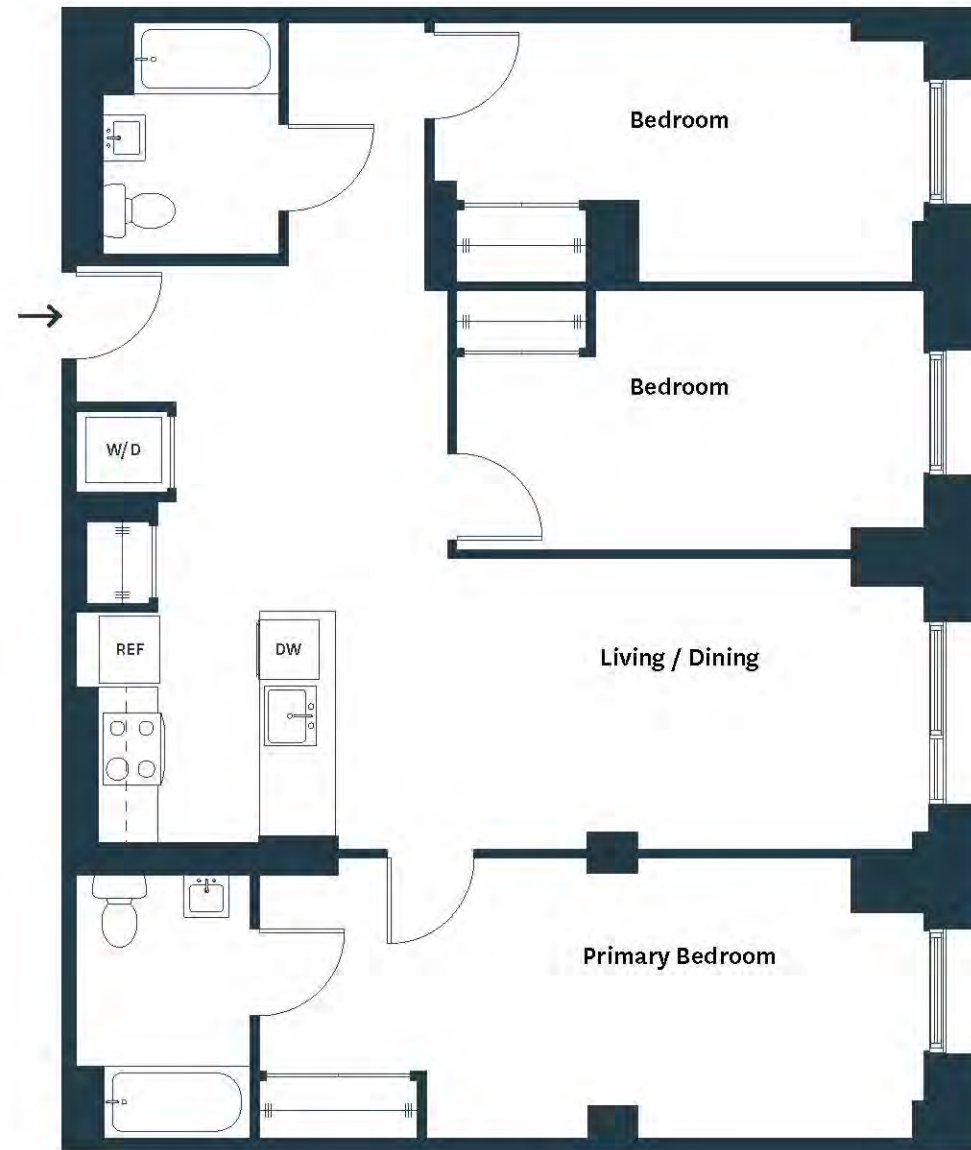

RESIDENCE 215-815

3 Bedroom | 2 Bathroom
1105 sq. ft.

Residence Features

- In-Home Washer/Dryer
- Private Balconies in Select Homes

KITCHEN FINISHES

- Light Grey Shaker Style Kitchen Cabinets
- Modern Matte Black Kitchen Hardware
- Stainless Steel Kitchen Appliances
 - Dishwasher
 - Microwave
 - Electric Range
 - Refrigerator
- Quartz Master Statuario Venato Countertops
- Luxury Engineered Wood Flooring

BATHROOM FINISHES

- Surface Mount Medicine Cabinet
- Matte White Wall Tile
- Olympia Arkistone Silver Matte Porcelain Floor Tile
- White Shaker Style Vanity

Notes

.....

.....

.....

.....

.....

All dimensions are approximate and subject to construction variances. Plans may contain minor variations from floor to floor.