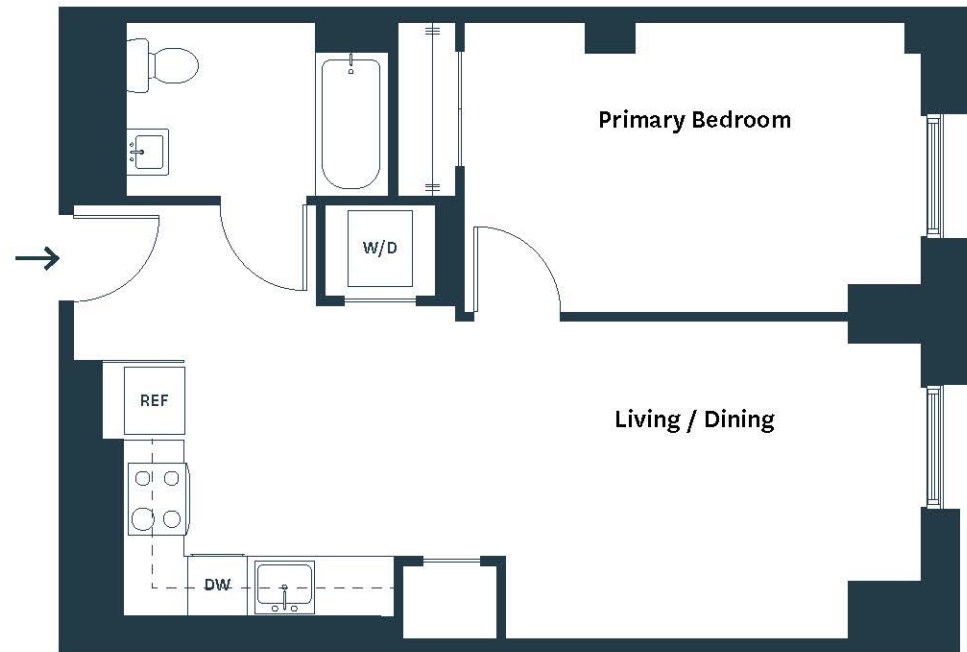

1 Bedroom | 1 Bathroom
587 sq. ft.

Residence Features

- In-Home Washer/Dryer
- Private Balconies in Select Homes

KITCHEN FINISHES

- Light Grey Shaker Style Kitchen Cabinets
- Modern Matte Black Kitchen Hardware
- Stainless Steel Kitchen Appliances
 - Dishwasher
 - Microwave
 - Electric Range
 - Refrigerator
- Quartz Master Statuario Venato Countertops
- Luxury Engineered Wood Flooring

BATHROOM FINISHES

- Surface Mount Medicine Cabinet
- Matte White Wall Tile
- Olympia Arkistone Silver Matte Porcelain Floor Tile
- White Shaker Style Vanity

Notes

M.N.S.
REAL ESTATE
BY

All dimensions are approximate and subject to construction variances. Plans may contain minor variations from floor to floor.