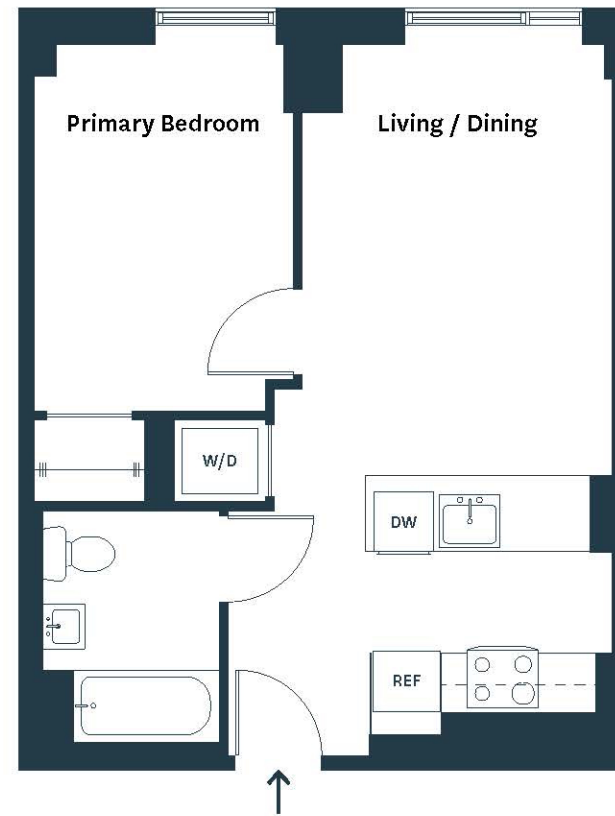

1 Bedroom | 1 Bathroom
473 sq. ft.

Residence Features

- In-Home Washer/Dryer
- Private Balconies in Select Homes

KITCHEN FINISHES

- Light Grey Shaker Style Kitchen Cabinets
- Modern Matte Black Kitchen Hardware
- Stainless Steel Kitchen Appliances
 - Dishwasher
 - Microwave
 - Electric Range
 - Refrigerator
- Quartz Master Statuario Venato Countertops
- Luxury Engineered Wood Flooring

BATHROOM FINISHES

- Surface Mount Medicine Cabinet
- Matte White Wall Tile
- Olympia Arkistone Silver Matte Porcelain Floor Tile
- White Shaker Style Vanity

Notes

All dimensions are approximate and subject to construction variances. Plans may contain minor variations from floor to floor.