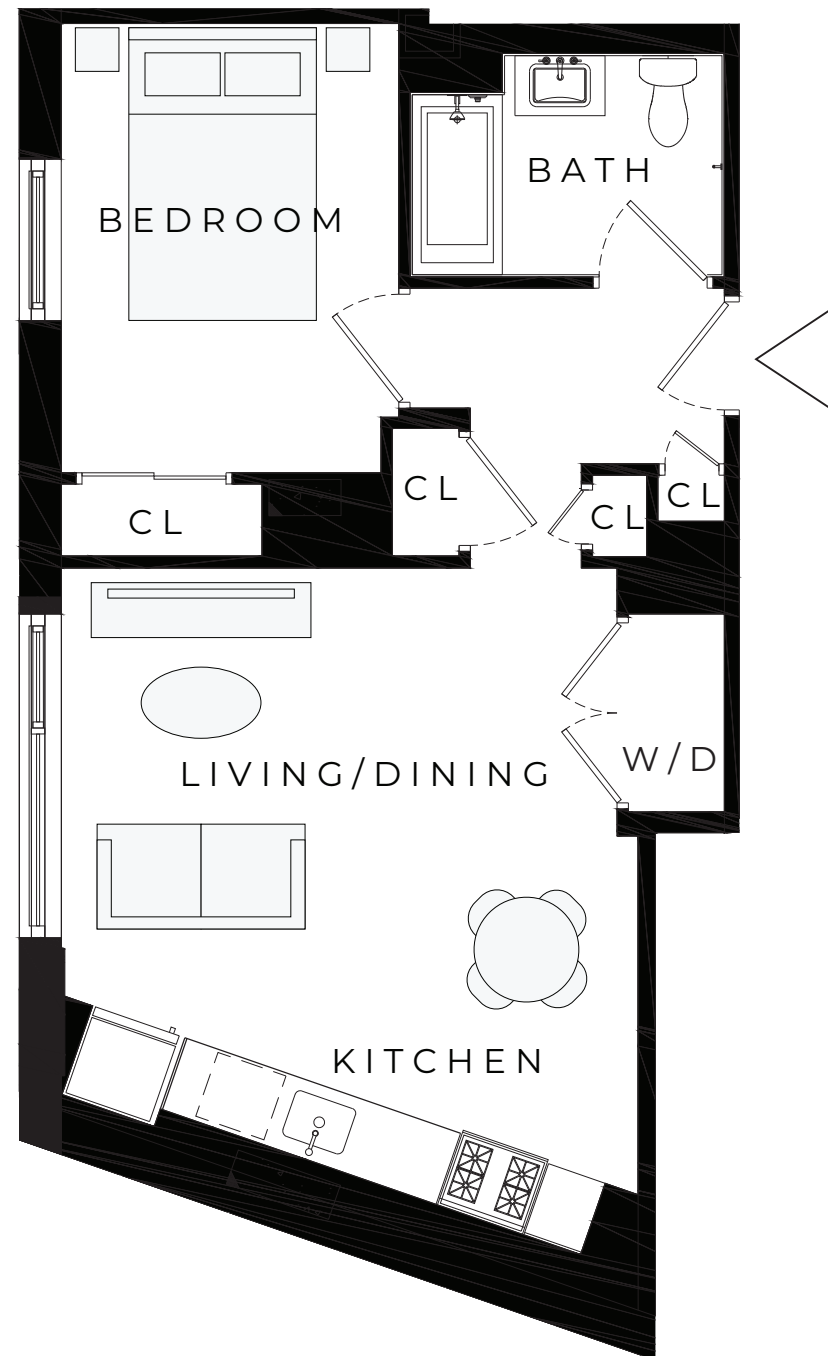

WOODSIDE CENTRAL

QUEENS, NY

RESIDENCE

1618

1 BEDROOM

1 BATHROOM

N ↗

QUEENS BLVD

69TH STREET

M.N.S
REAL ESTATE
NYC

ALL DIMENSIONS ARE APPROXIMATE AND SUBJECT TO NOMINAL CONSTRUCTION VARIANCE AND TOLERANCE. DIMENSIONS ARE MAXIMUM OVERALL, SUBTRACT CUTOUTS. LEASING AGENT IS PLEDGED TO THE LETTER AND SPIRIT OF U.S. POLICY FOR THE ACHIEVEMENT OF EQUAL HOUSING OPPORTUNITY THROUGHOUT THE U.S. AND IS COMMITTED TO AN AFFIRMATIVE ADVERTISING AND MARKETING PROGRAM IN WHICH THERE ARE NO BARRIERS TO OBTAINING HOUSING BECAUSE OF RACE, COLOR, CREED, RELIGION, SEX, SEXUAL ORIENTATION, MILITARY STATUS, AGE, DISABILITY, ANCESTRY, FAMILY STATUS, NATIONAL ORIGIN, OR ANY OTHER GROUNDS PROHIBITED BY CITY, STATE, OR FEDERAL LAW.