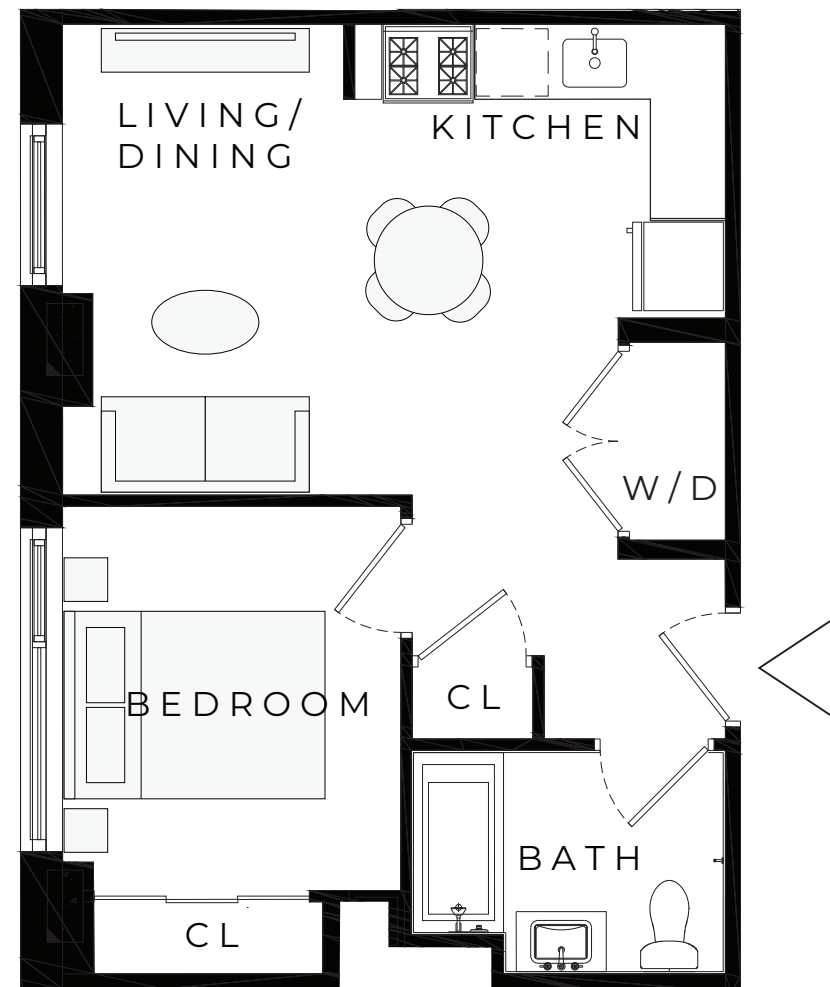

# WOODSIDE CENTRAL

QUEENS, NY

RESIDENCE

## 1519-1619

1 BEDROOM

1 BATHROOM

N ↗

QUEENS BLVD

69TH STREET

**M.N.S**  
REAL ESTATE  
NYC

ALL DIMENSIONS ARE APPROXIMATE AND SUBJECT TO NOMINAL CONSTRUCTION VARIANCE AND TOLERANCE. DIMENSIONS ARE MAXIMUM OVERALL, SUBTRACT CUTOUTS. LEASING AGENT IS PLEDGED TO THE LETTER AND SPIRIT OF U.S. POLICY FOR THE ACHIEVEMENT OF EQUAL HOUSING OPPORTUNITY THROUGHOUT THE U.S. AND IS COMMITTED TO AN AFFIRMATIVE ADVERTISING AND MARKETING PROGRAM IN WHICH THERE ARE NO BARRIERS TO OBTAINING HOUSING BECAUSE OF RACE, COLOR, CREED, RELIGION, SEX, SEXUAL ORIENTATION, MILITARY STATUS, AGE, DISABILITY, ANCESTRY, FAMILY STATUS, NATIONAL ORIGIN, OR ANY OTHER GROUNDS PROHIBITED BY CITY, STATE, OR FEDERAL LAW.