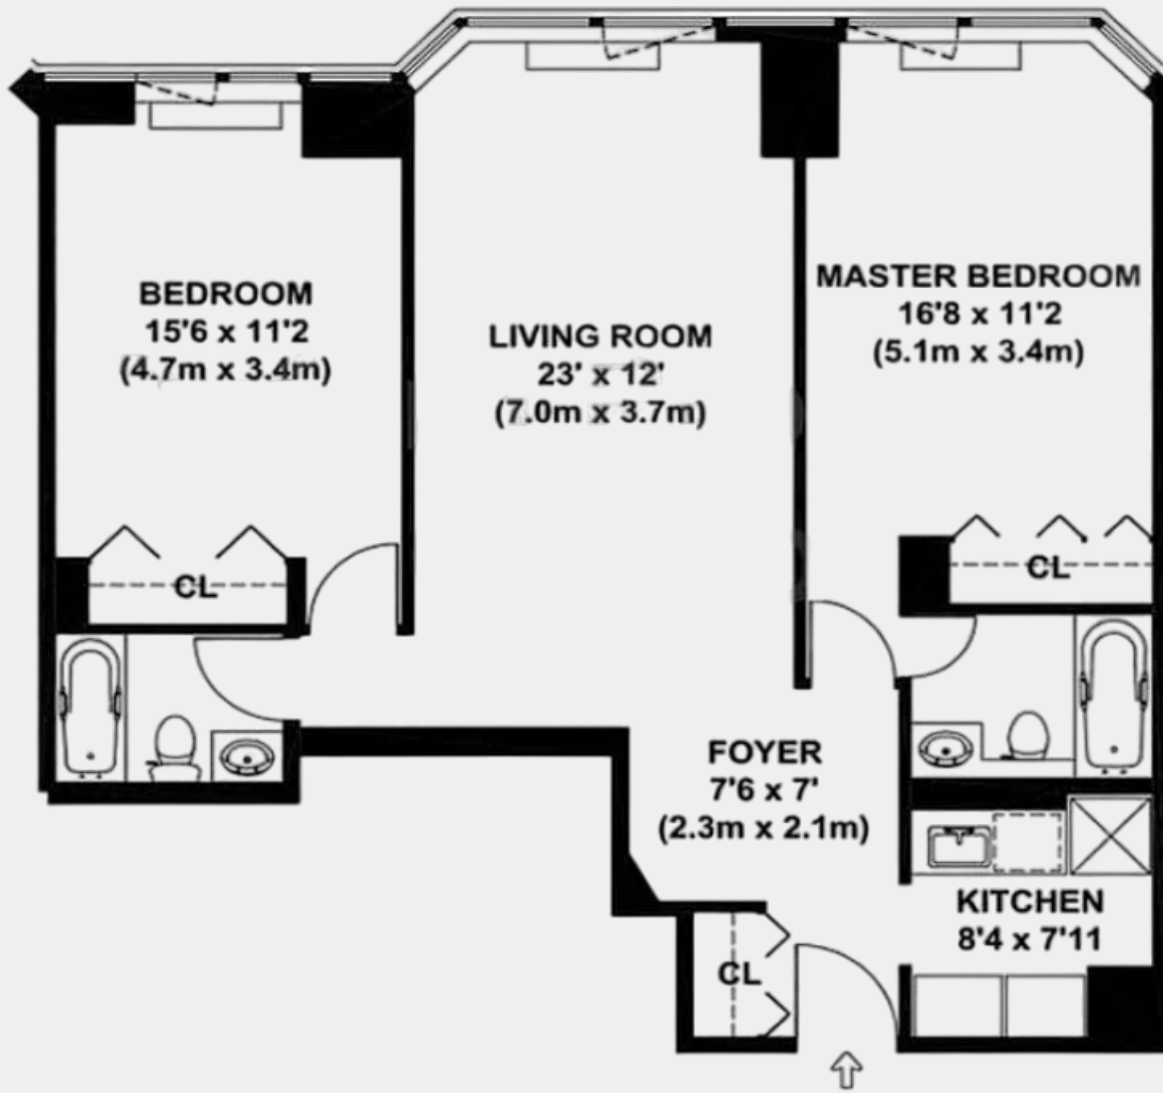

630 FIRST AVE,
New York, NY, 10016

APT. 20B
2 BED/2 BATH

630 First Avenue