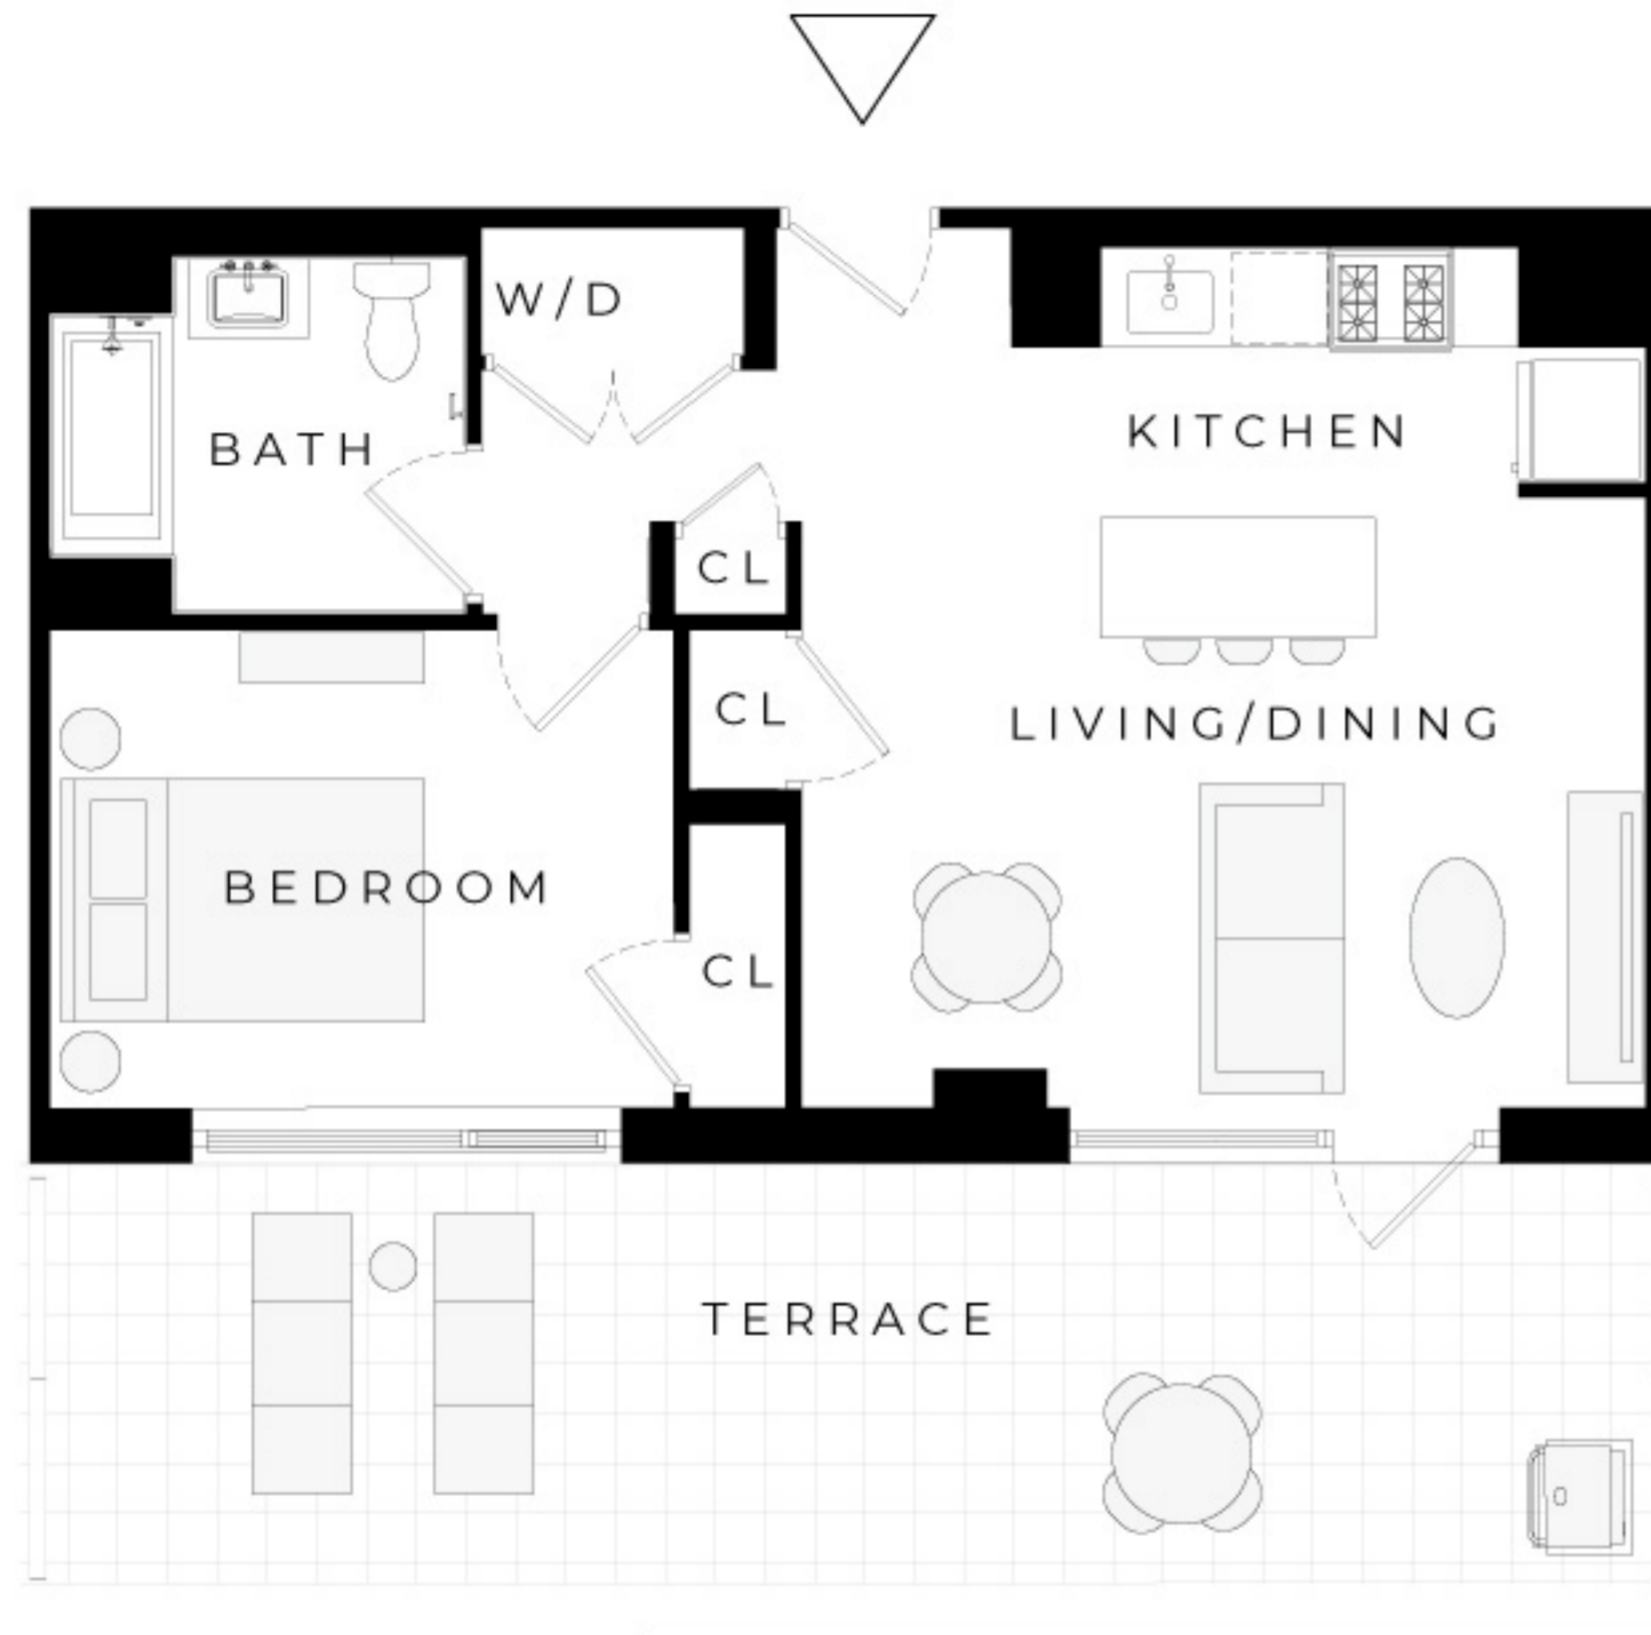

WOODSIDE CENTRAL

QUEENS, NY

RESIDENCE

1001

1 BEDROOM

1 BATHROOM

N

47TH AVENUE