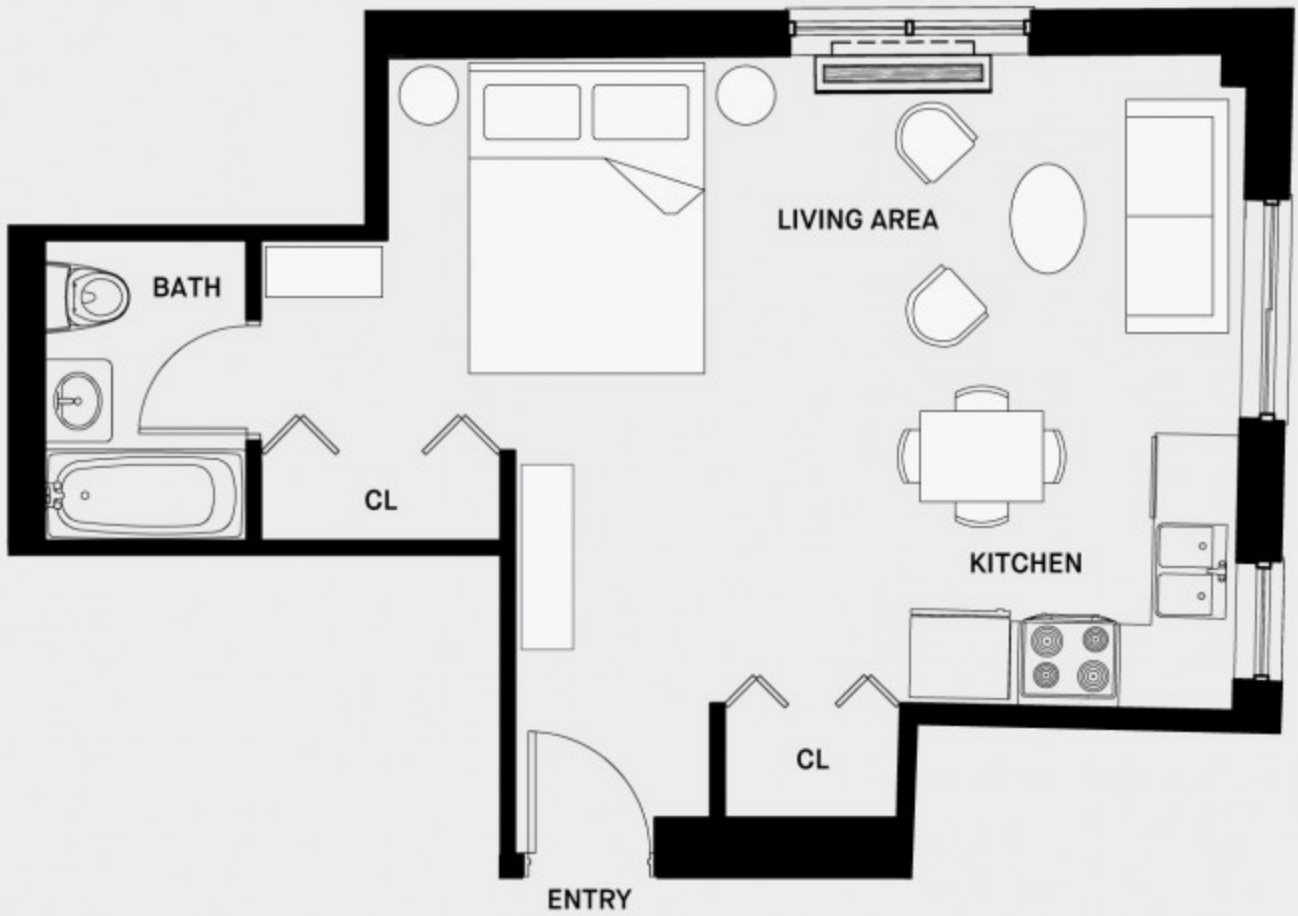

M.N.S

REAL ESTATE
NYC

63 SCHERMERHORM ST
BROOKLYN, NY

UNIT PH02
STUDIO / 1 BATH

ALL INFORMATION FURNISHED HEREIN IS FROM SOURCES DEEMED RELIABLE. NO REPRESENTATION IS MADE BY MNS NOR IS ANY TO BE IMPLIED AS TO THE ACCURACY THEREOF AND ALL INFORMATION IS SUBMITTED SUBJECT TO ERRORS, OMISSIONS, CHANGE OF PRICE, PRIOR SALE OR LEASE, OR WITHDRAWAL WITHOUT NOTICE. ALL DIMENSIONS ARE APPROXIMATE. FOR EXACT DIMENSIONS, PLEASE HIRE YOUR OWN ARCHITECT OR ENGINEER.