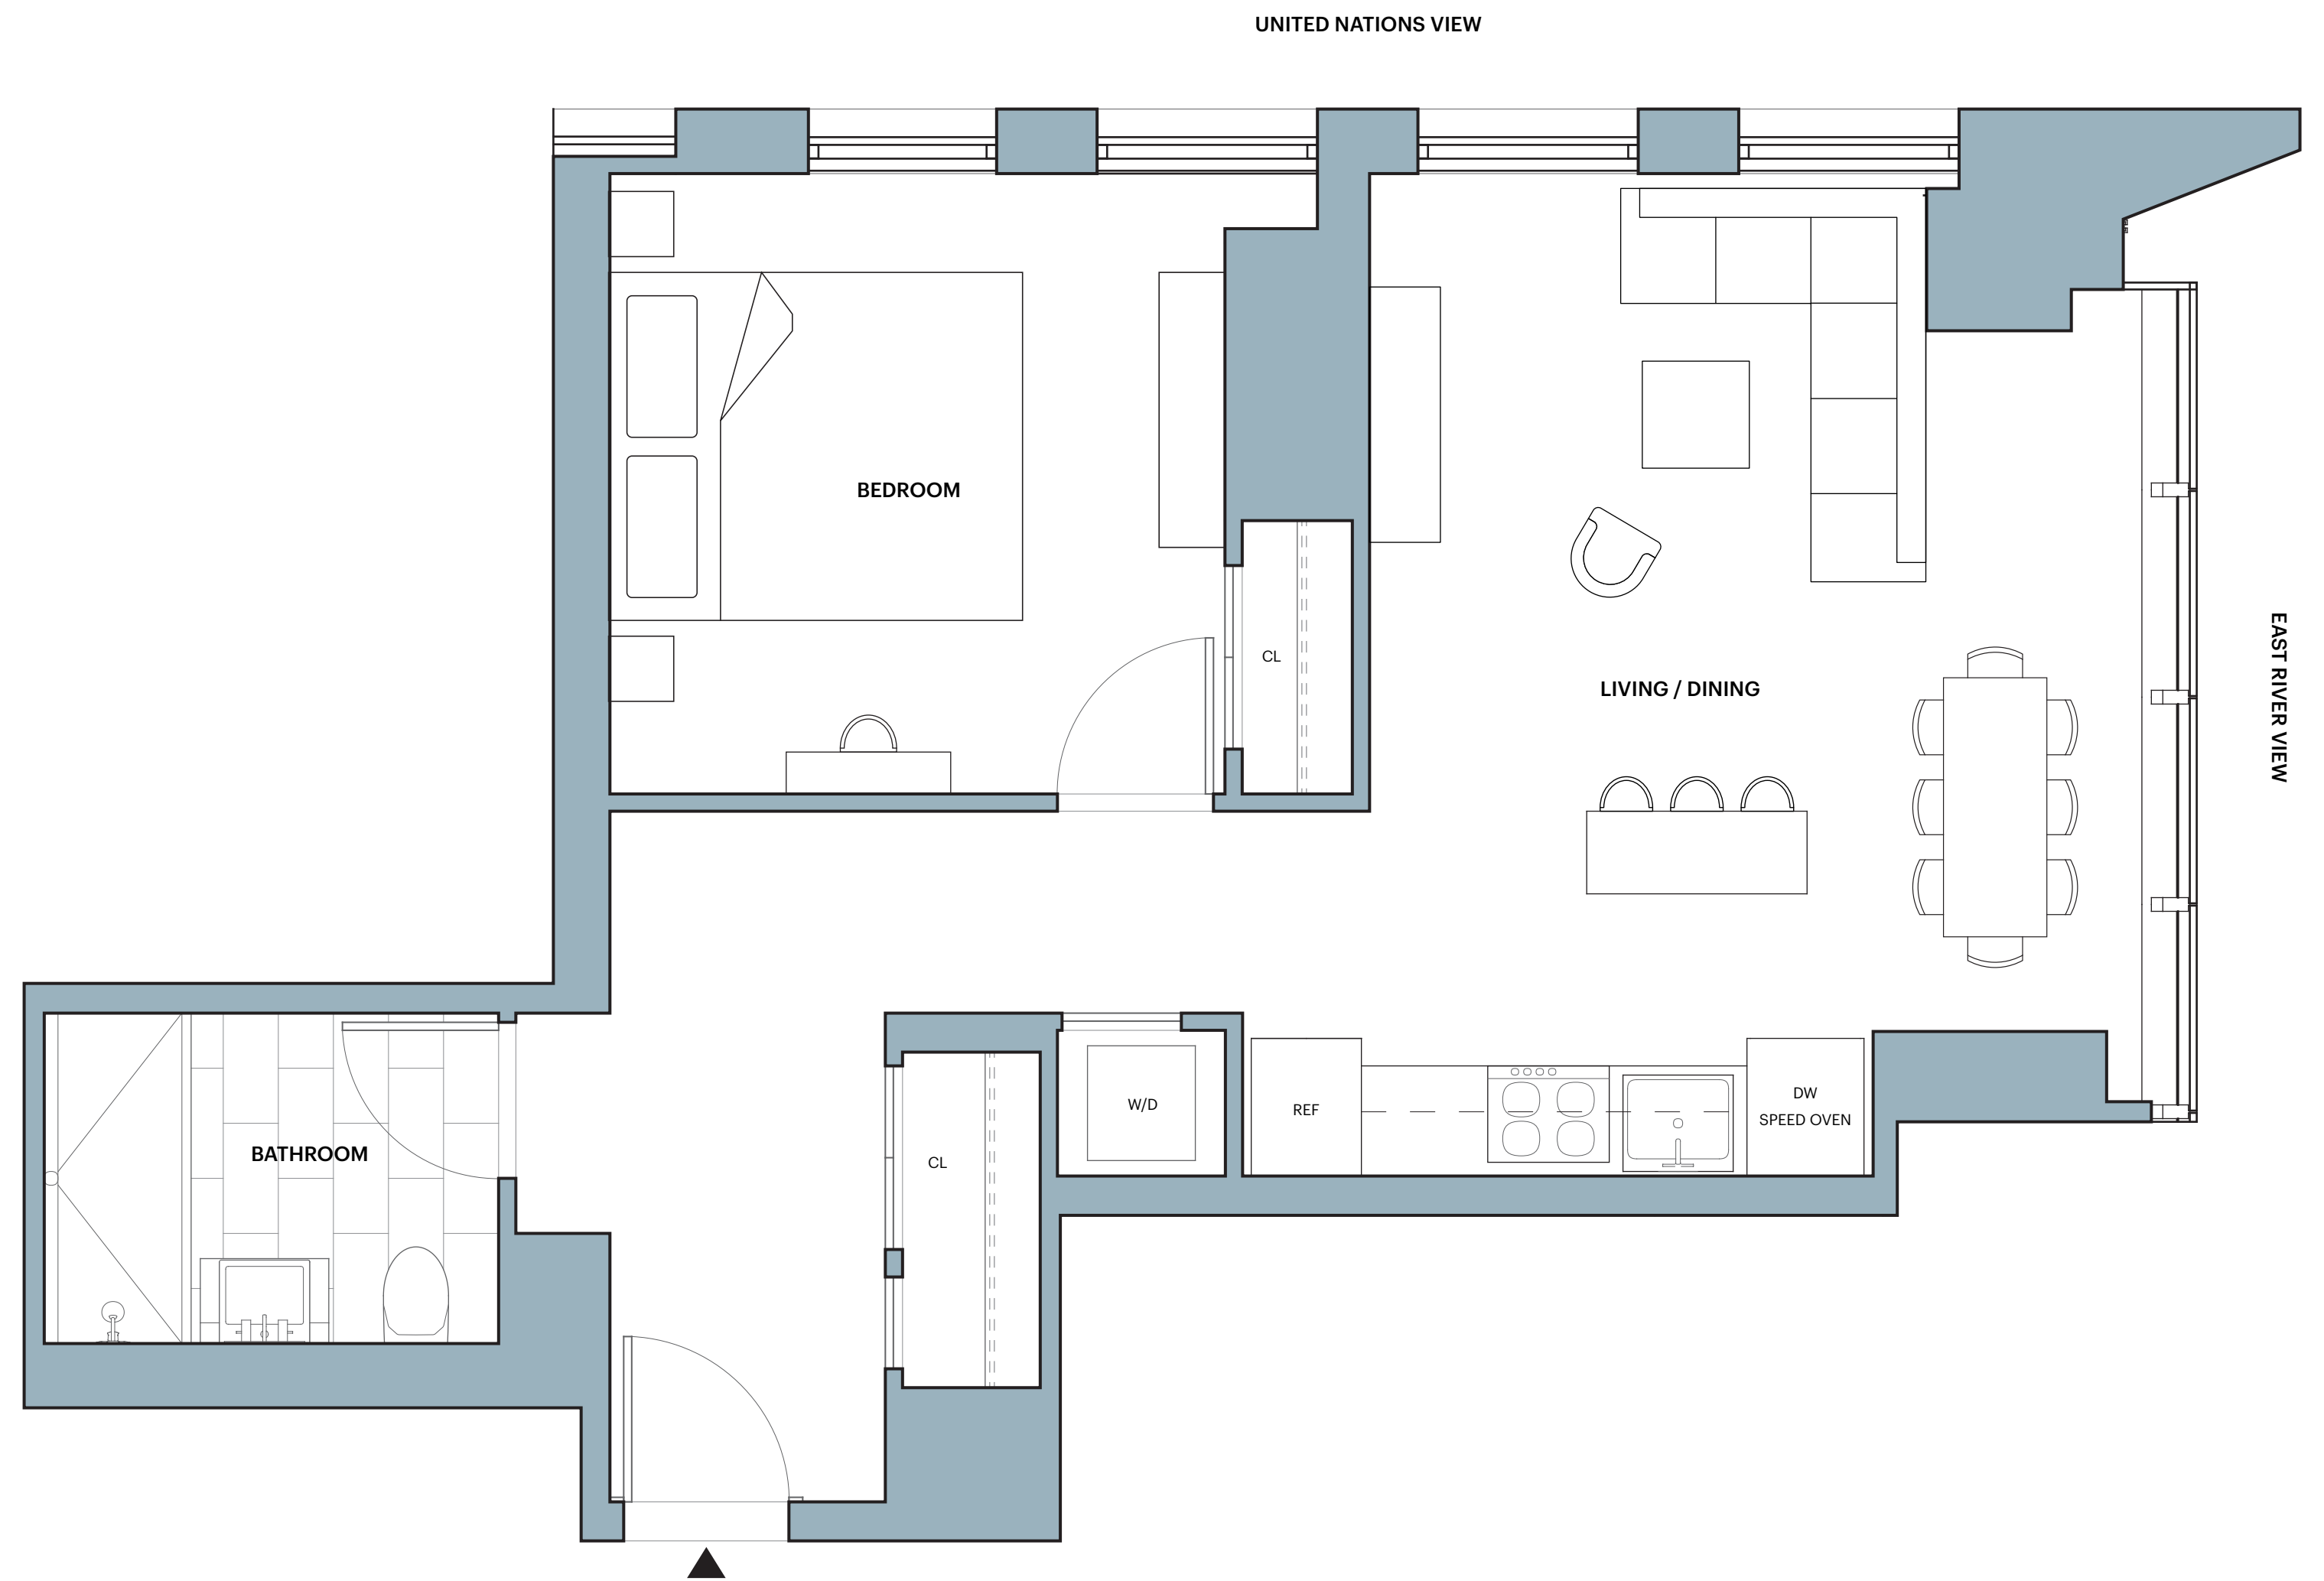

# The Copper

## W.10B - W.14B

WEST TOWER

1 Bedroom  
1 Bathroom

- Features:**
- SHoP designed inside and out
  - Ceiling heights up to 9' 7"
  - Floor-to-ceiling windows with custom shades
  - Custom oak floors
  - Bosch washer and dryer
  - Key drop

- Kitchen:**
- Miele appliances
  - Speed oven
  - Statuary marble countertop and backsplash
  - SHoP-designed custom island
  - Custom lighting

- Master Bath:**
- Statuary marble wall tile set in herringbone pattern
  - Crocodile marble slab accent shower wall
  - Rain showerhead and handshower
  - Black-pearl stone floor tile
  - Custom European oak accents and vanity
  - Custom light sconce with antique brass detailing
  - Full length built-in medicine cabinet

- Amenities & Services:**
- Skybridge\*:**
- 75' Skybridge lap pool & whirlpool
  - Skybridge lounge
  - Skybridge bar
  - Chef's catering kitchen
  - Juice and health bar
  - Children's playroom
  - Empire studio