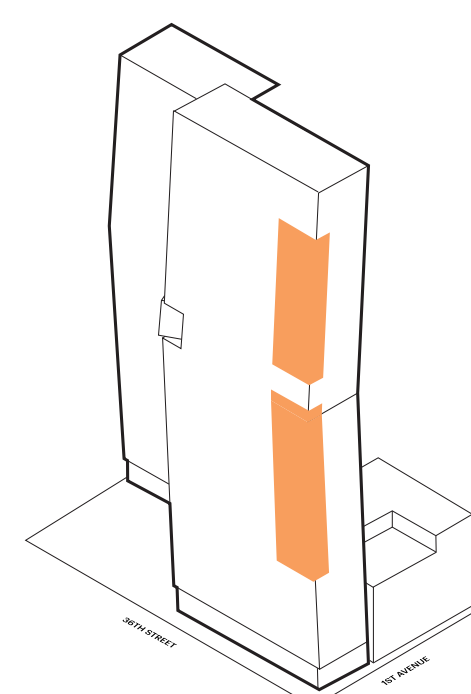

W.27D

W.30J - W.44J

WEST TOWER

1 Bedroom

1 Bathroom

Features:

- SHoP designed inside and out
- Ceiling heights up to 9' 7"
- Floor-to-ceiling windows with custom shades
- Custom oak floors
- Bosch washer and dryer
- Key drop

Kitchen:

- Miele appliances
- Speed oven
- Statuary marble countertop and backsplash
- SHoP-designed custom island
- Custom lighting

Master Bath:

- Statuary marble wall tile set in herringbone pattern
- Crocodile marble slab accent shower wall
- Rain showerhead and handshower
- Black pearl stone floor tile
- Custom European oak accents and vanity
- Custom light sconce with antique brass detailing
- Full length built-in medicine cabinet

Amenities & Services:

1. **Skybridge*:**
2. 75' Skybridge lap pool & whirlpool
   - Skybridge lounge
   - Skybridge bar
   - Chef's catering kitchen
   - Juice and health bar
   - Children's playroom
   - Empire studio

Copper Tone*:

- Marble Hammam with plunge pool
- Private spa and treatment rooms
- Double-height fitness center with climbing wall overlooking city skyline
- Yoga and Pilates studio
- Personal training available
- Dynamic-energy studio
- Private locker rooms

Copper Top*:

On the Ground:

- Landscaped park and fountain
- Curated marketplace and restaurant
- The Underground Speakeasy
- Virtual concierge service
- Sheltered porte cochère and on-site parking with valet services
- Bicycle storage
- Resident storage

*Membership information available upon request

THE COPPER

THECOPPER.COM

ALL DIMENSIONS ARE APPROXIMATE AND SUBJECT TO NORMAL CONSTRUCTION VARIANCES AND TOLERANCES.