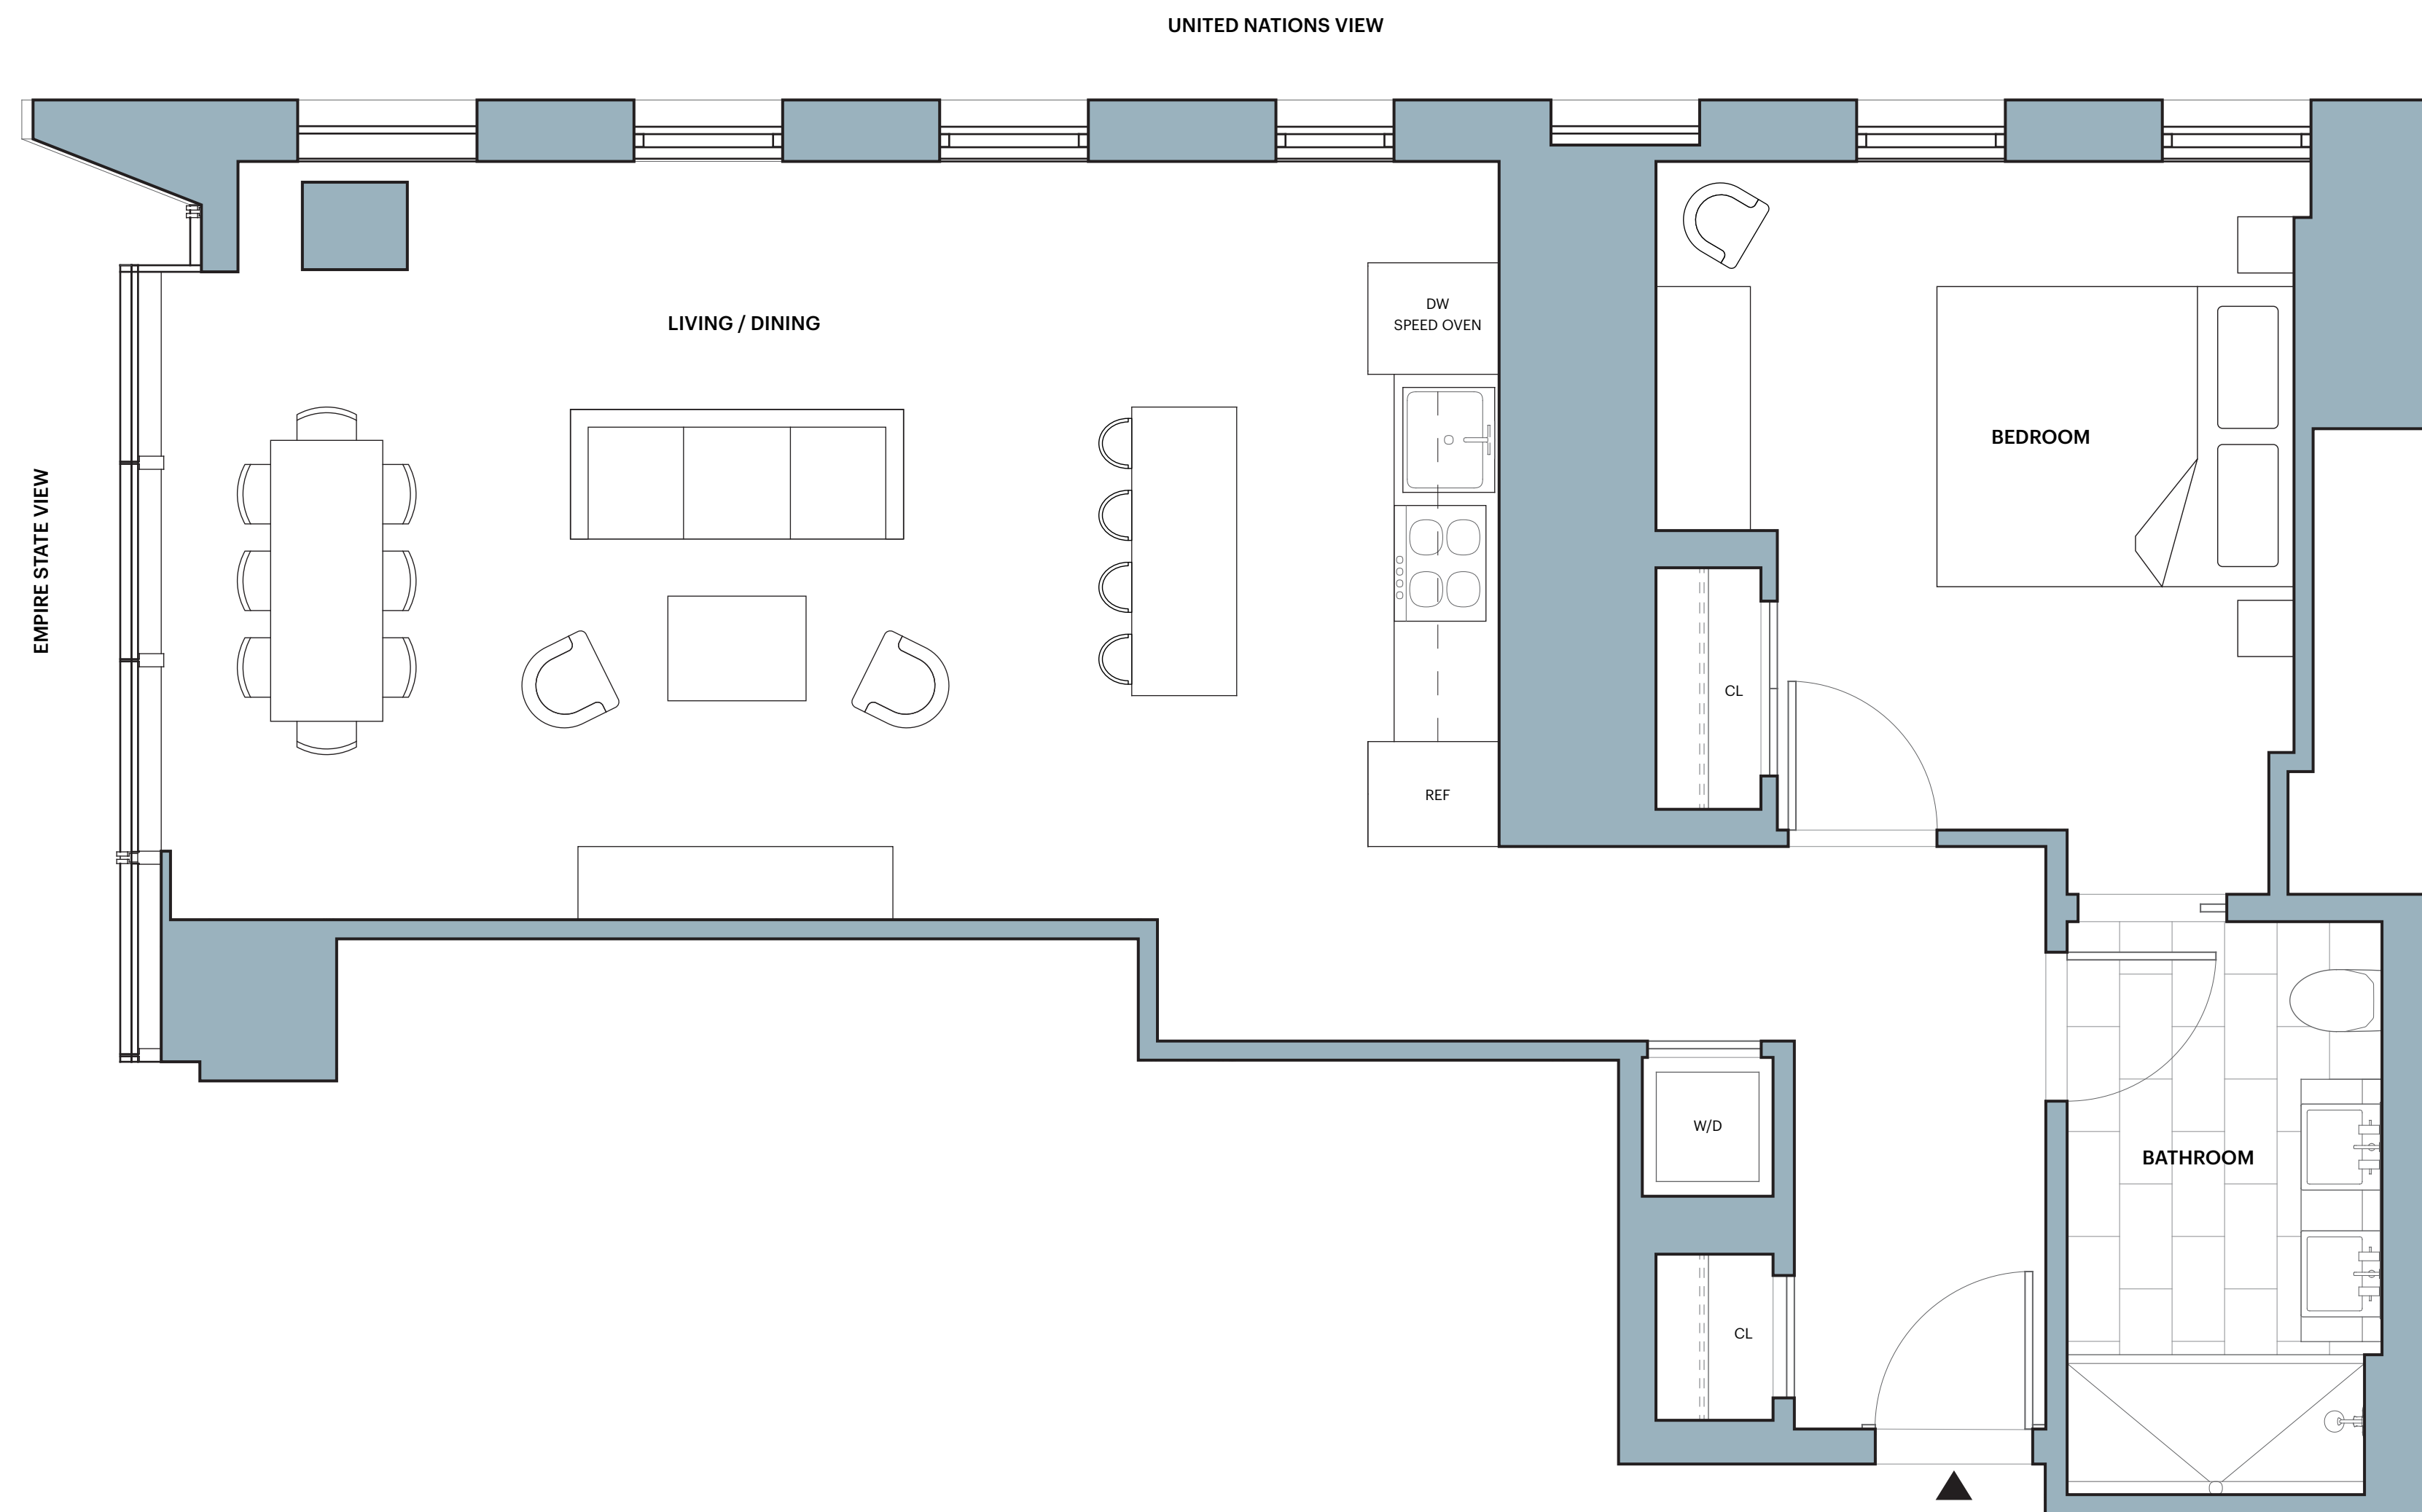

W.27D

W.30J - W.44J

WEST TOWER

1 Bedroom

1 Bathroom

Features:

- SHoP designed inside and out
- Ceiling heights up to 9' 7"
- Floor-to-ceiling windows with custom shades
- Custom oak floors
- Bosch washer and dryer
- Key drop

Kitchen:

- Miele appliances
- Speed oven
- Statuary marble countertop and backsplash
- SHoP-designed custom island
- Custom lighting

Master Bath:

- Statuary marble wall tile set in herringbone pattern
- Crocodile marble slab accent shower wall
- Rain showerhead and handshower
- Black pearl stone floor tile
- Custom European oak accents and vanity
- Custom light sconce with antique brass detailing
- Full length built-in medicine cabinet

Amenities & Services:

1. **Skybridge*:**
2. 75' Skybridge lap pool & whirlpool
   - Skybridge lounge
   - Skybridge bar
   - Chef's catering kitchen
   - Juice and health bar
   - Children's playroom
   - Empire studio

Copper Tone*:

- Marble Hammam with plunge pool
- Private spa and treatment rooms
- Double-height fitness center with climbing wall overlooking city skyline
- Yoga and Pilates studio
- Personal training available
- Dynamic-energy studio
- Private locker rooms

Copper Top*:

On the Ground:

- Landscaped park and fountain
- Curated marketplace and restaurant
- The Underground Speakeasy
- Virtual concierge service
- Sheltered porte cochère and on-site parking with valet services
- Bicycle storage
- Resident storage

*Membership information available upon request

THE COPPER

THECOPPER.COM

ALL DIMENSIONS ARE APPROXIMATE AND SUBJECT TO NORMAL CONSTRUCTION VARIANCES AND TOLERANCES.