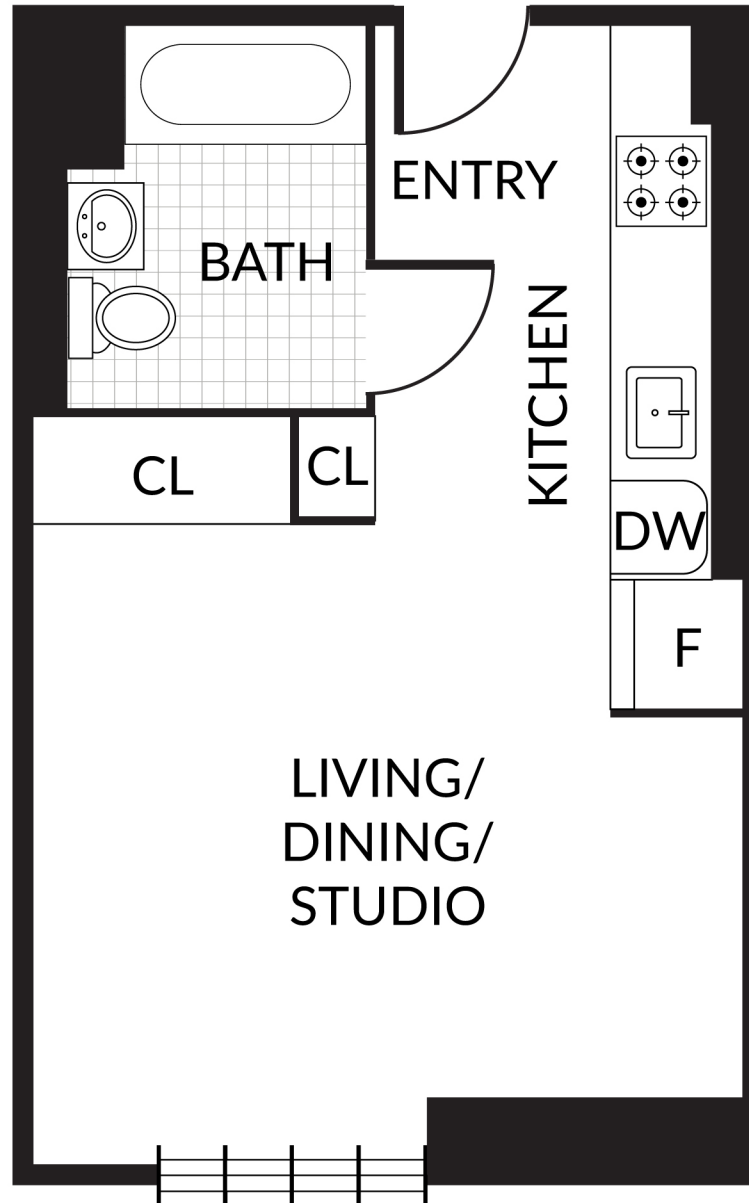

# Victoria Tower Residences | 230 West 126th Street #12 to 18K

0 x  1 x 

Internal 401sf

For illustration purpose only.