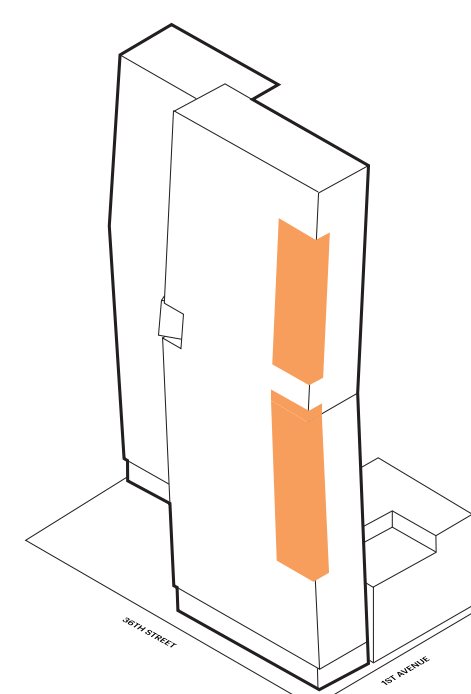

W.27D

W.30J - W.44J

WEST TOWER

1 Bedroom

1 Bathroom

Features:

- SHoP designed inside and out
- Ceiling heights up to 9'7"
- Floor-to-ceiling windows with custom shades
- Custom oak floors
- Bosch washer and dryer
- Key drop

Kitchen:

- Miele appliances
- Speed oven
- Statuary marble countertop and backsplash
- SHoP-designed custom island
- Custom lighting

Master Bath:

- Statuary marble wall tile set in herringbone pattern
- Crocodile marble slab accent shower wall
- Rain showerhead and handshower
- Black-pearl stone floor tile
- Custom European oak accents and vanity
- Custom light sconce with antique brass detailing
- Full length built-in medicine cabinet

Amenities & Services:

1. **Skybridge*:**
2. 75' Skybridge lap pool & whirlpool
   - Skybridge lounge
   - Skybridge bar
   - Chef's catering kitchen
   - Juice and health bar
   - Children's playroom
   - Empire studio

Copper Tone*:

- Marble Hammam with plunge pool
- Private spa and treatment rooms
- Double-height fitness center with climbing wall overlooking city skyline
- Yoga and Pilates studio
- Personal training available
- Dynamic-energy studio
- Private locker rooms

Copper Top*:

On the Ground:

- Landscaped park and fountain
- Curated marketplace and restaurant
- The Underground Speakeasy
- Virtual concierge service
- Sheltered porte cochère and on-site parking with valet services
- Bicycle storage
- Resident storage

*Membership information available upon request

THE COPPER

THECOPPER.COM

ALL DIMENSIONS ARE APPROXIMATE AND SUBJECT TO NORMAL CONSTRUCTION VARIANCES AND TOLERANCES.