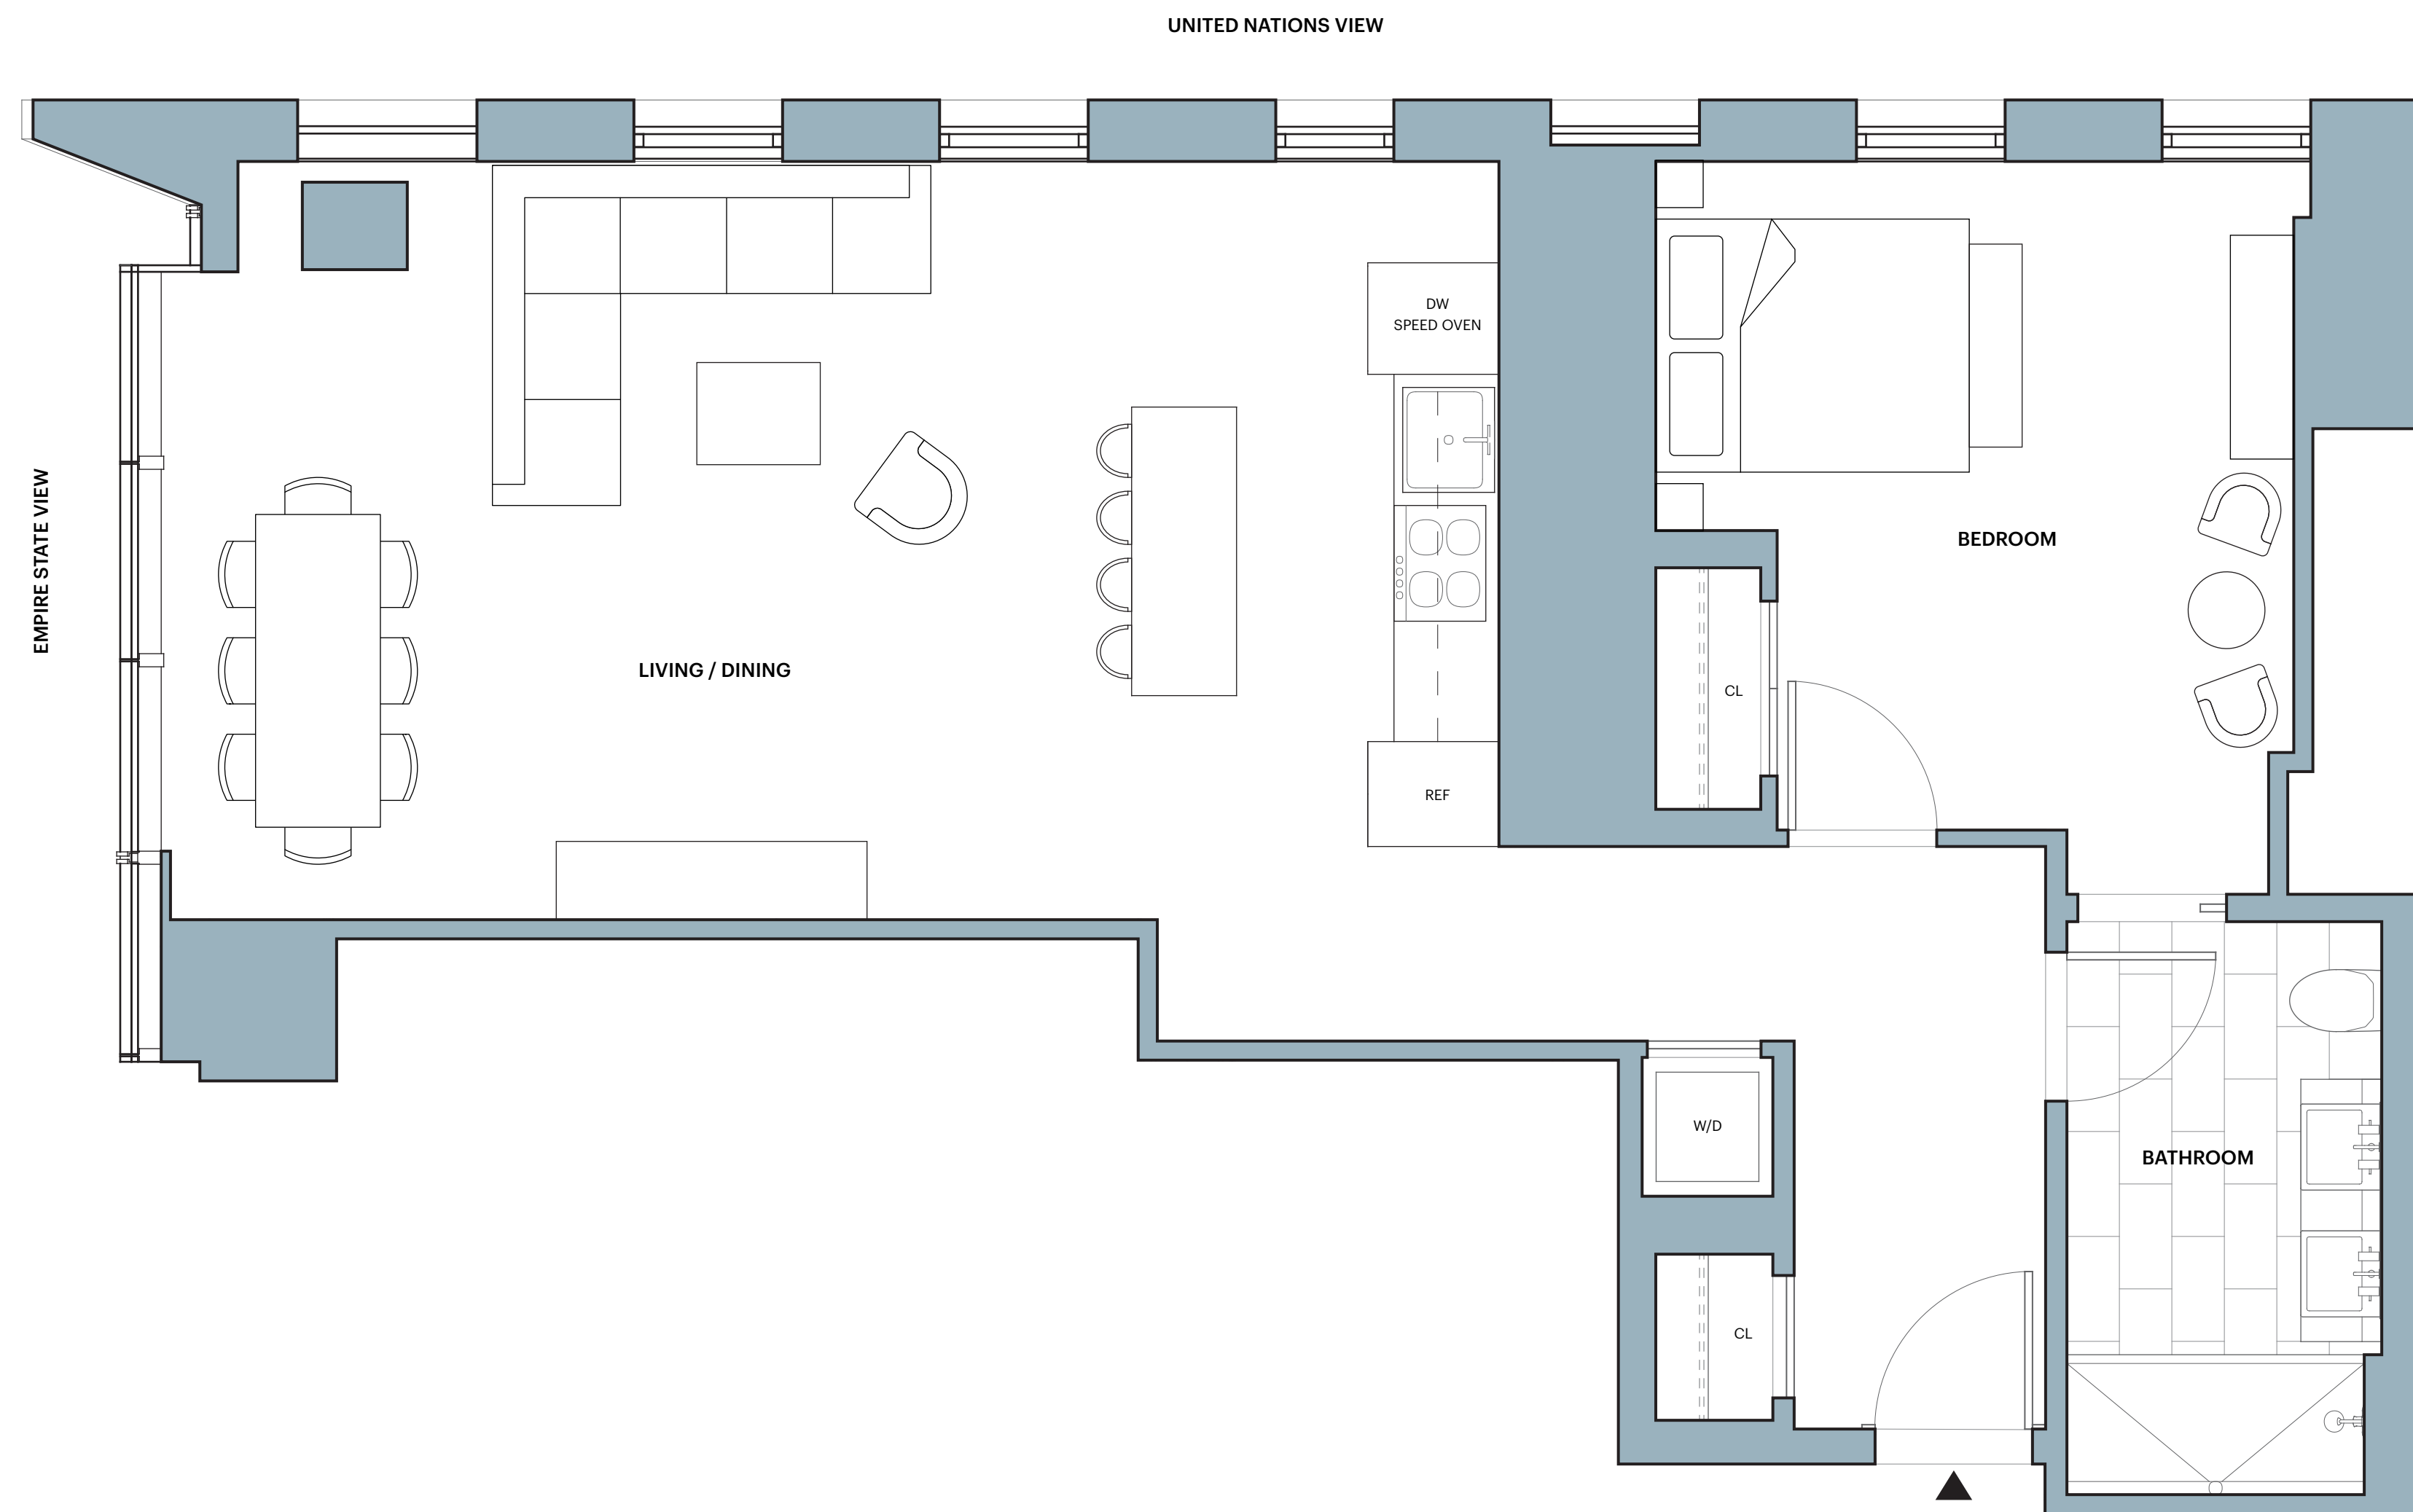

W.27D

W.30J - W.44J

WEST TOWER

1 Bedroom

1 Bathroom

Features:

- SHoP designed inside and out
- Ceiling heights up to 9'7"
- Floor-to-ceiling windows with custom shades
- Custom oak floors
- Bosch washer and dryer
- Key drop

Kitchen:

- Miele appliances
- Speed oven
- Statuary marble countertop and backsplash
- SHoP-designed custom island
- Custom lighting

Master Bath:

- Statuary marble wall tile set in herringbone pattern
- Crocodile marble slab accent shower wall
- Rain showerhead and handshower
- Black-pearl stone floor tile
- Custom European oak accents and vanity
- Custom light sconce with antique brass detailing
- Full length built-in medicine cabinet

Amenities & Services:

1. **Skybridge*:**
2. 75' Skybridge lap pool & whirlpool
   - Skybridge lounge
   - Skybridge bar
   - Chef's catering kitchen
   - Juice and health bar
   - Children's playroom
   - Empire studio

Copper Tone*:

- Marble Hammam with plunge pool
- Private spa and treatment rooms
- Double-height fitness center with climbing wall overlooking city skyline
- Yoga and Pilates studio
- Personal training available
- Dynamic-energy studio
- Private locker rooms

Copper Top*:

On the Ground:

- Landscaped park and fountain
- Curated marketplace and restaurant
- The Underground Speakeasy
- Virtual concierge service
- Sheltered porte cochère and on-site parking with valet services
- Bicycle storage
- Resident storage

*Membership information available upon request

THE COPPER

THECOPPER.COM

ALL DIMENSIONS ARE APPROXIMATE AND SUBJECT TO NORMAL CONSTRUCTION VARIANCES AND TOLERANCES.