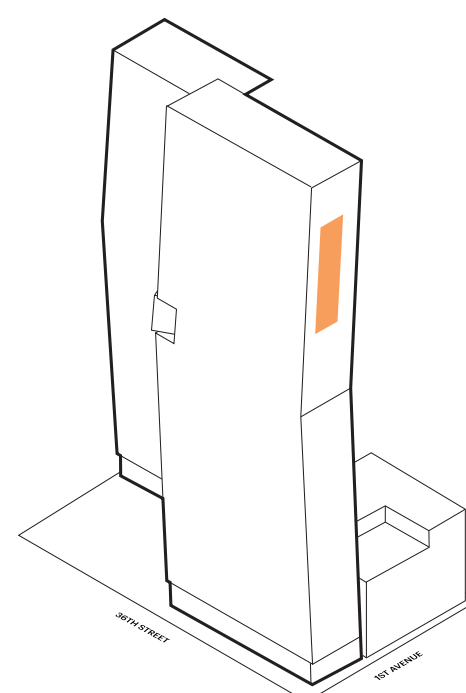

On the Ground:

- Landscaped park and fountain
- Curated marketplace and restaurant
- The Underground Speakeasy
- Virtual concierge service
- Sheltered porte cochère and on-site parking with valet services
- Bicycle storage
- Resident storage

*Membership information available upon request