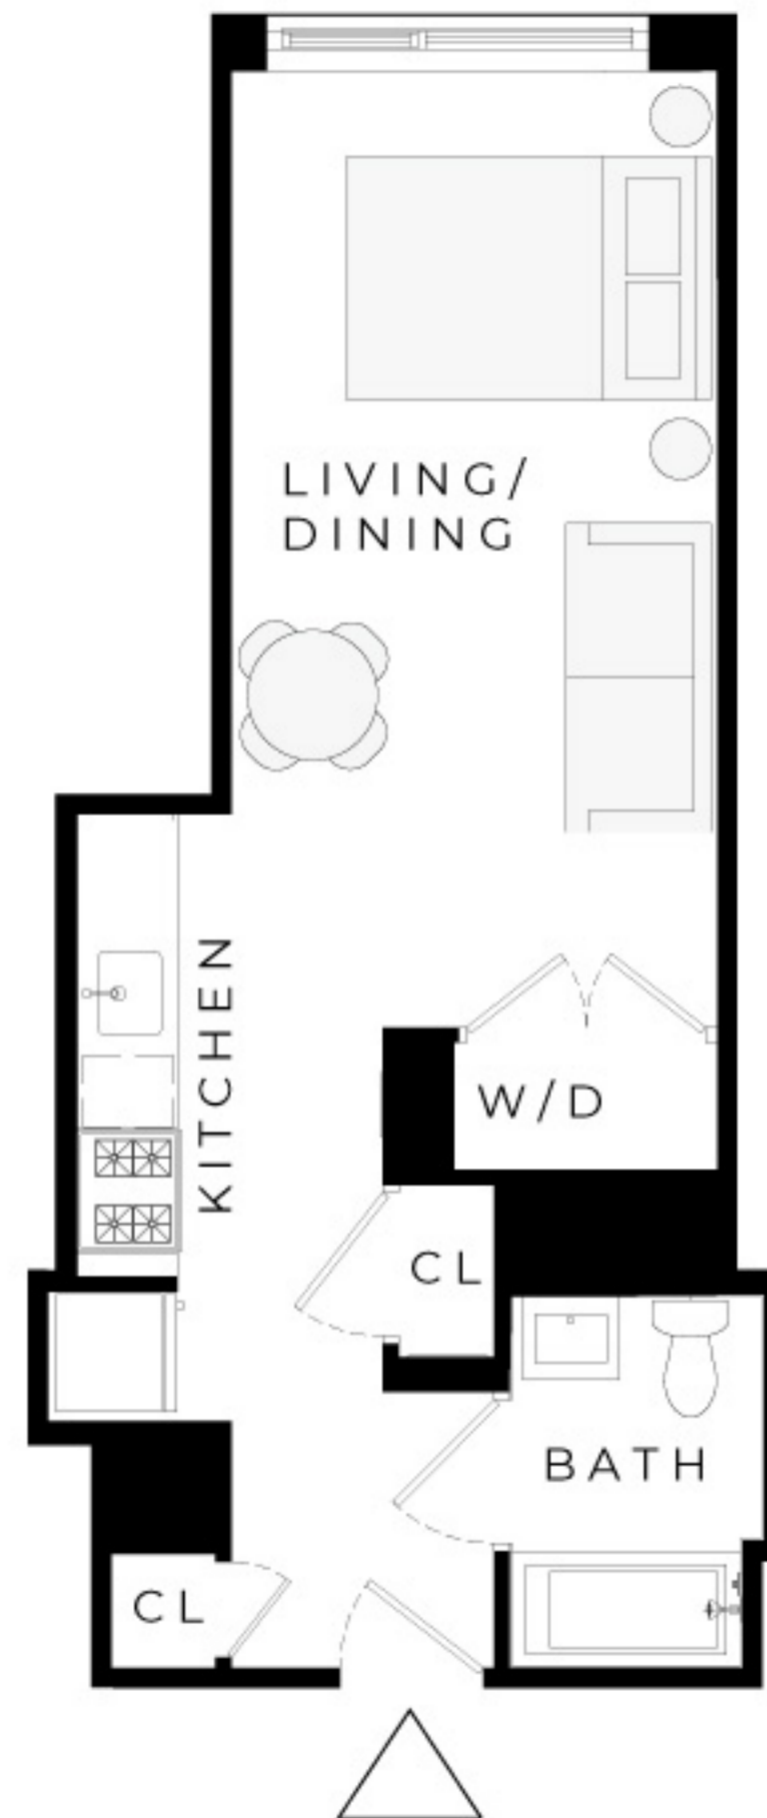

WOODSIDE CENTRAL

QUEENS, NY

RESIDENCE

514-914

STUDIO

1 BATHROOM

N

47TH AVENUE

70TH STREET

M.N.S
REAL ESTATE
NYC

ALL DIMENSIONS ARE APPROXIMATE AND SUBJECT TO NOMINAL CONSTRUCTION VARIANCE AND TOLERANCE. DIMENSIONS ARE MAXIMUM OVERALL, SUBTRACT CUTOUTS. LEASING AGENT IS PLEDGED TO THE LETTER AND SPIRIT OF U.S. POLICY FOR THE ACHIEVEMENT OF EQUAL HOUSING OPPORTUNITY THROUGHOUT THE U.S. AND IS COMMITTED TO AN AFFIRMATIVE ADVERTISING AND MARKETING PROGRAM IN WHICH THERE ARE NO BARRIERS TO OBTAINING HOUSING BECAUSE OF RACE, COLOR, CREED, RELIGION, SEX, SEXUAL ORIENTATION, MILITARY STATUS, AGE, DISABILITY, ANCESTRY, FAMILY STATUS, NATIONAL ORIGIN, OR ANY OTHER GROUNDS PROHIBITED BY CITY, STATE, OR FEDERAL LAW.