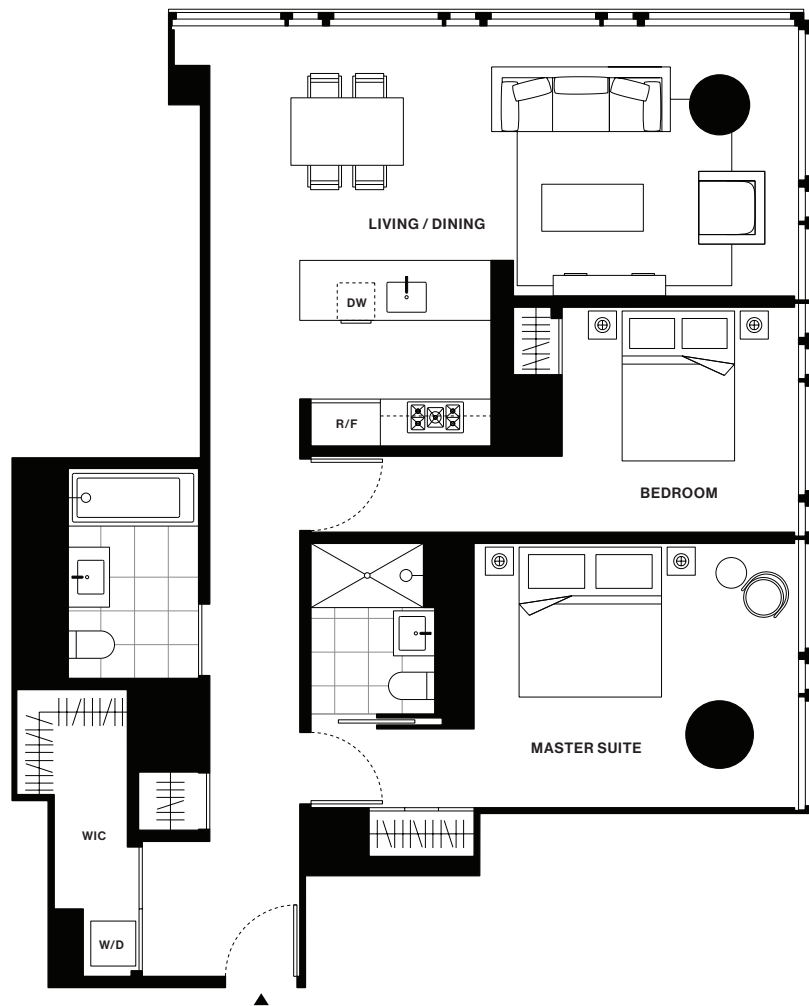

685 FIRST AVENUE

Residence M

Floors 3, 8, 10, 12,
15, 17, 19, 21

2 Bedrooms
2 Bathrooms

M.N.S
REAL ESTATE
NYC

Leasing Gallery:
685 First Avenue
New York, NY 10016
685first.com