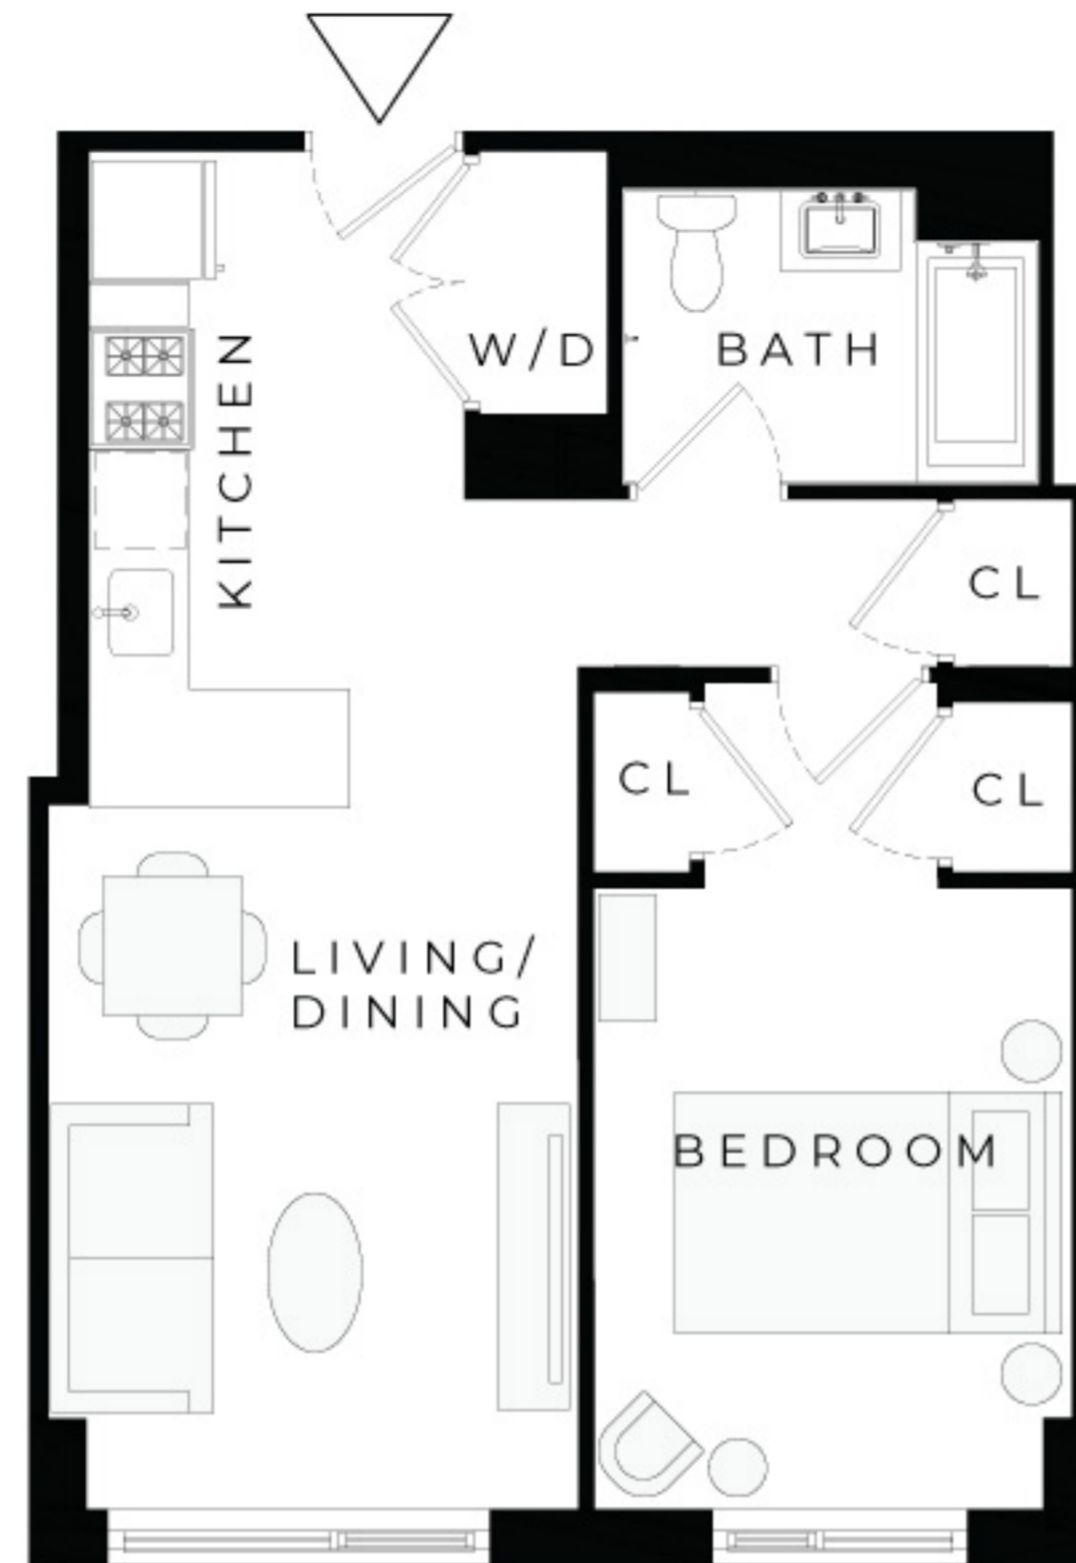

WOODSIDE CENTRAL

QUEENS, NY

RESIDENCE

602-902

1 BEDROOM

1 BATHROOM

N

47TH AVENUE

70TH STREET

M.N.S
REAL ESTATE
NYC

ALL DIMENSIONS ARE APPROXIMATE AND SUBJECT TO NOMINAL CONSTRUCTION VARIANCE AND TOLERANCE. DIMENSIONS ARE MAXIMUM OVERALL, SUBTRACT CUTOUTS. LEASING AGENT IS PLEDGED TO THE LETTER AND SPIRIT OF U.S. POLICY FOR THE ACHIEVEMENT OF EQUAL HOUSING OPPORTUNITY THROUGHOUT THE U.S. AND IS COMMITTED TO AN AFFIRMATIVE ADVERTISING AND MARKETING PROGRAM IN WHICH THERE ARE NO BARRIERS TO OBTAINING HOUSING BECAUSE OF RACE, COLOR, CREED, RELIGION, SEX, SEXUAL ORIENTATION, MILITARY STATUS, AGE, DISABILITY, ANCESTRY, FAMILY STATUS, NATIONAL ORIGIN, OR ANY OTHER GROUNDS PROHIBITED BY CITY, STATE, OR FEDERAL LAW.