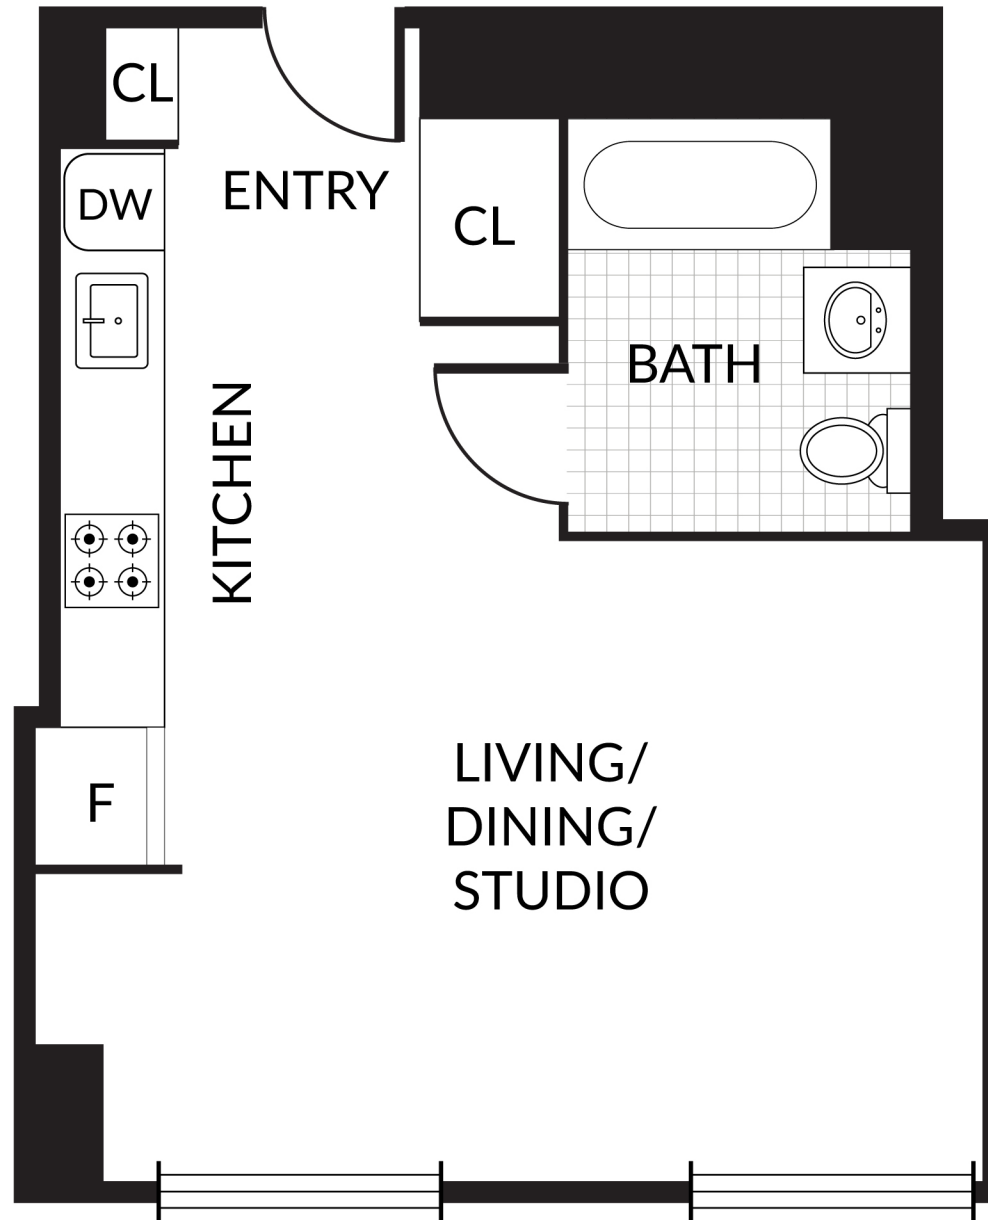

Victoria Tower Residences | 230 West 126th Street #11H

NORTH

0 x 1 x

Internal 442sf

For illustration purpose only.