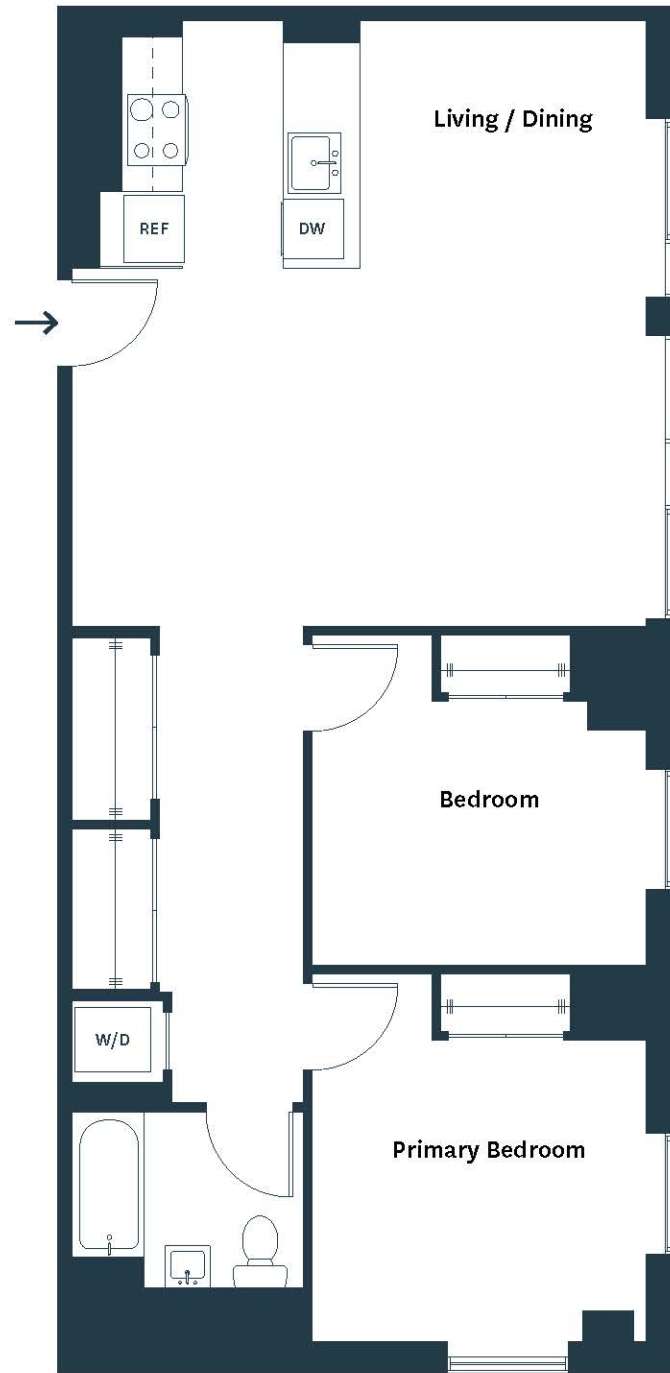

RESIDENCE 1013-1513

2 Bedroom | 1 Bathroom
889 sq. ft.

Residence Features

- In-Home Washer/Dryer
- Private Balconies in Select Homes

KITCHEN FINISHES

- Light Grey Shaker Style Kitchen Cabinets
- Modern Matte Black Kitchen Hardware
- Stainless Steel Kitchen Appliances
 - Dishwasher
 - Microwave
 - Electric Range
 - Refrigerator
- Quartz Master Statuario Venato Countertops
- Luxury Engineered Wood Flooring

BATHROOM FINISHES

- Surface Mount Medicine Cabinet
- Matte White Wall Tile
- Olympia Arkistone Silver Matte Porcelain Floor Tile
- White Shaker Style Vanity

Notes

All dimensions are approximate and subject to construction variances. Plans may contain minor variations from floor to floor.