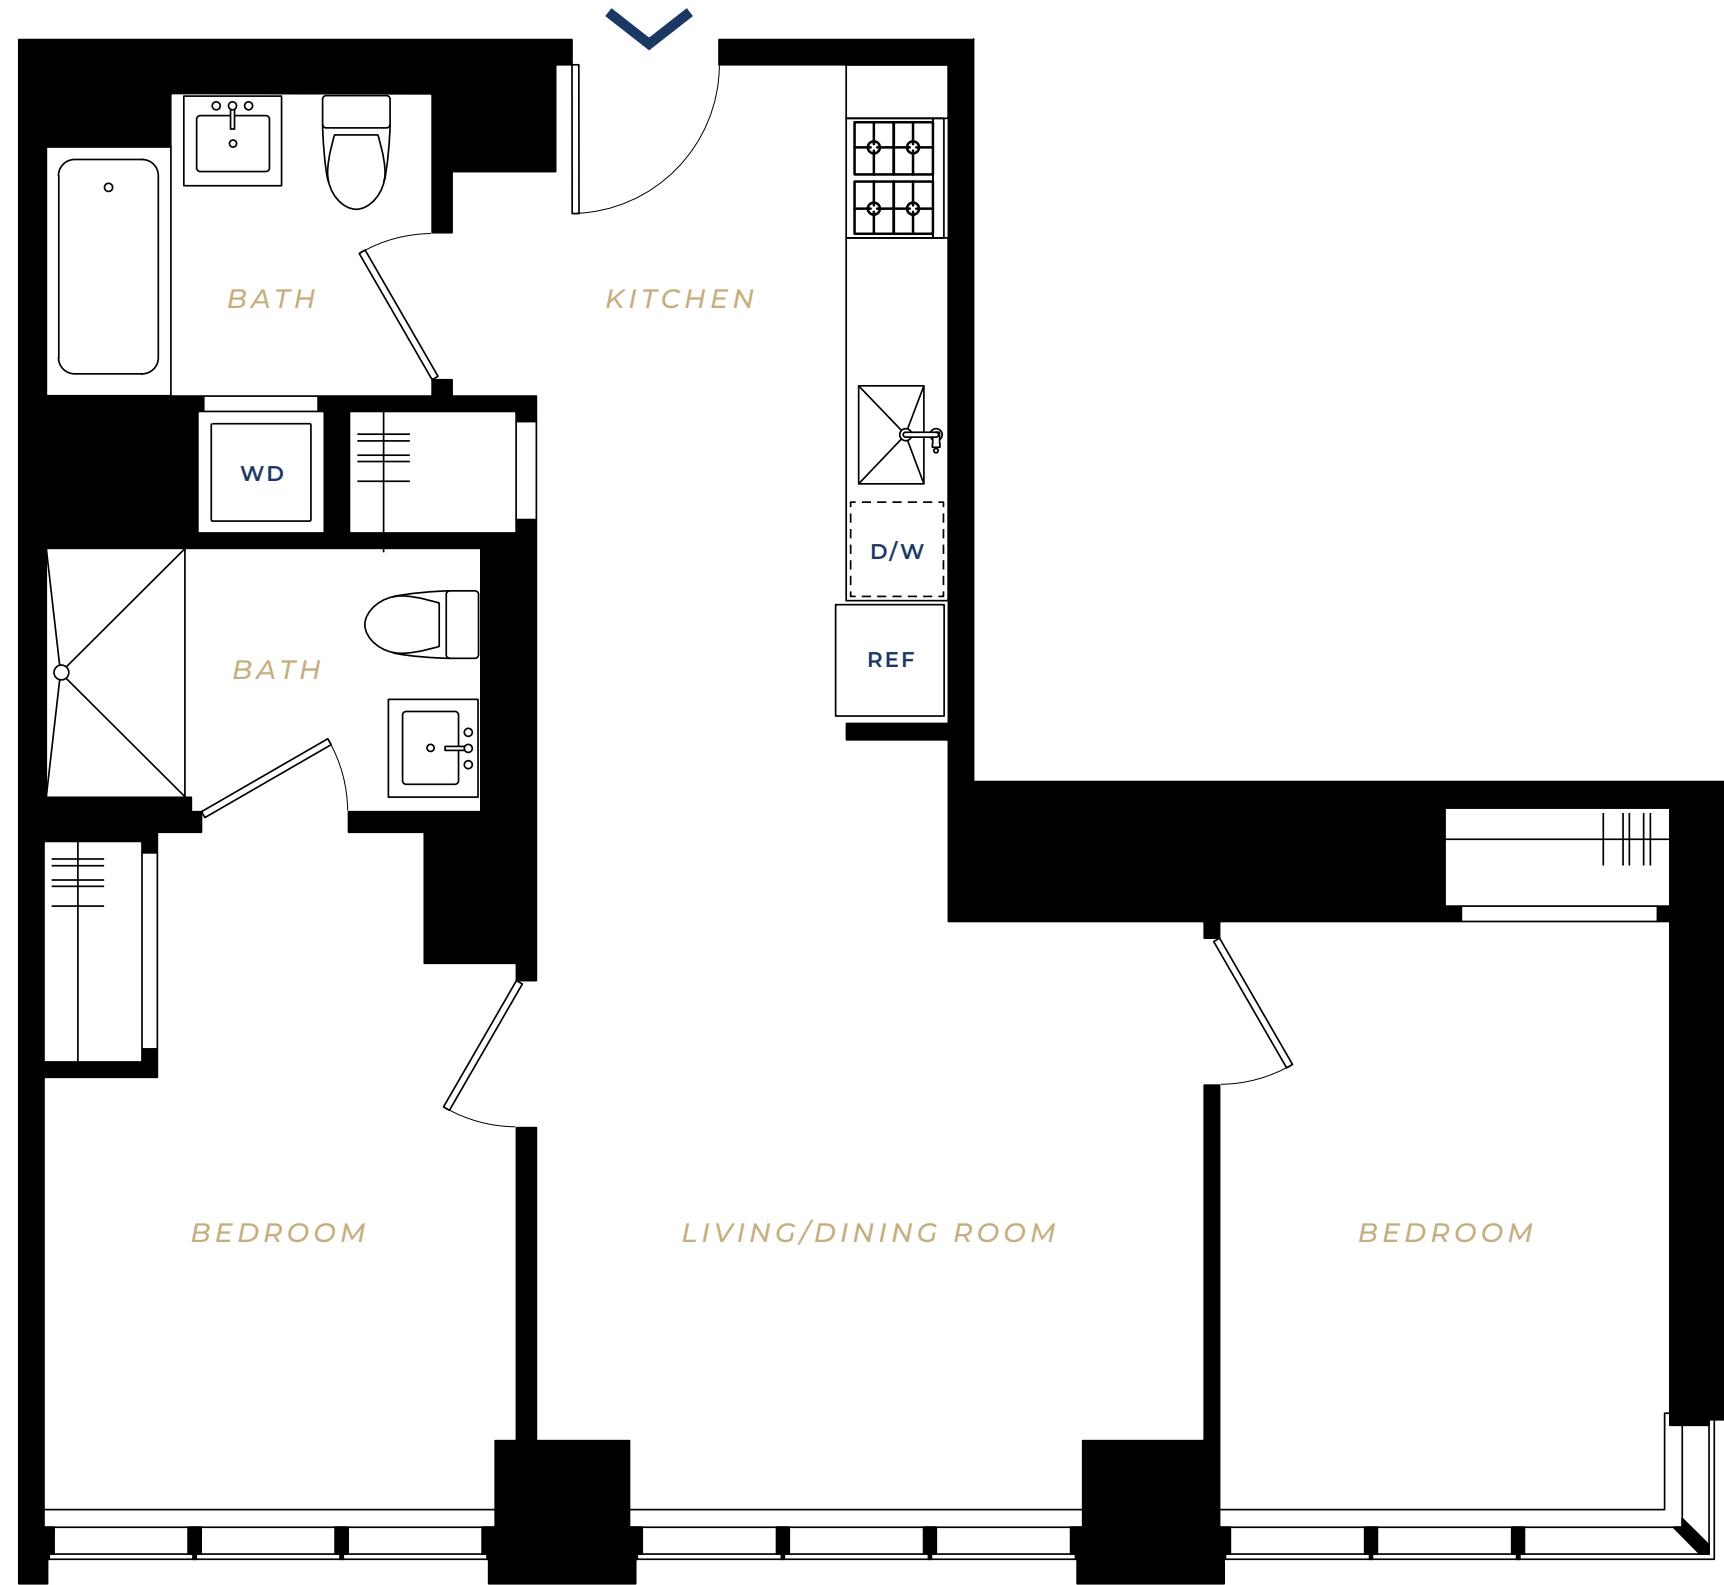

WELCOME

FLOORS: 10-30

K

THE PAXTON

BEDS: 2 BATHS: 2

THEPAXTONBK.COM 540 FULTON STREET, BROOKLYN, NY

All dimensions are approximate and subject to construction variances. Plans may contain minor variations from floor to floor. Equal Housing Opportunity.