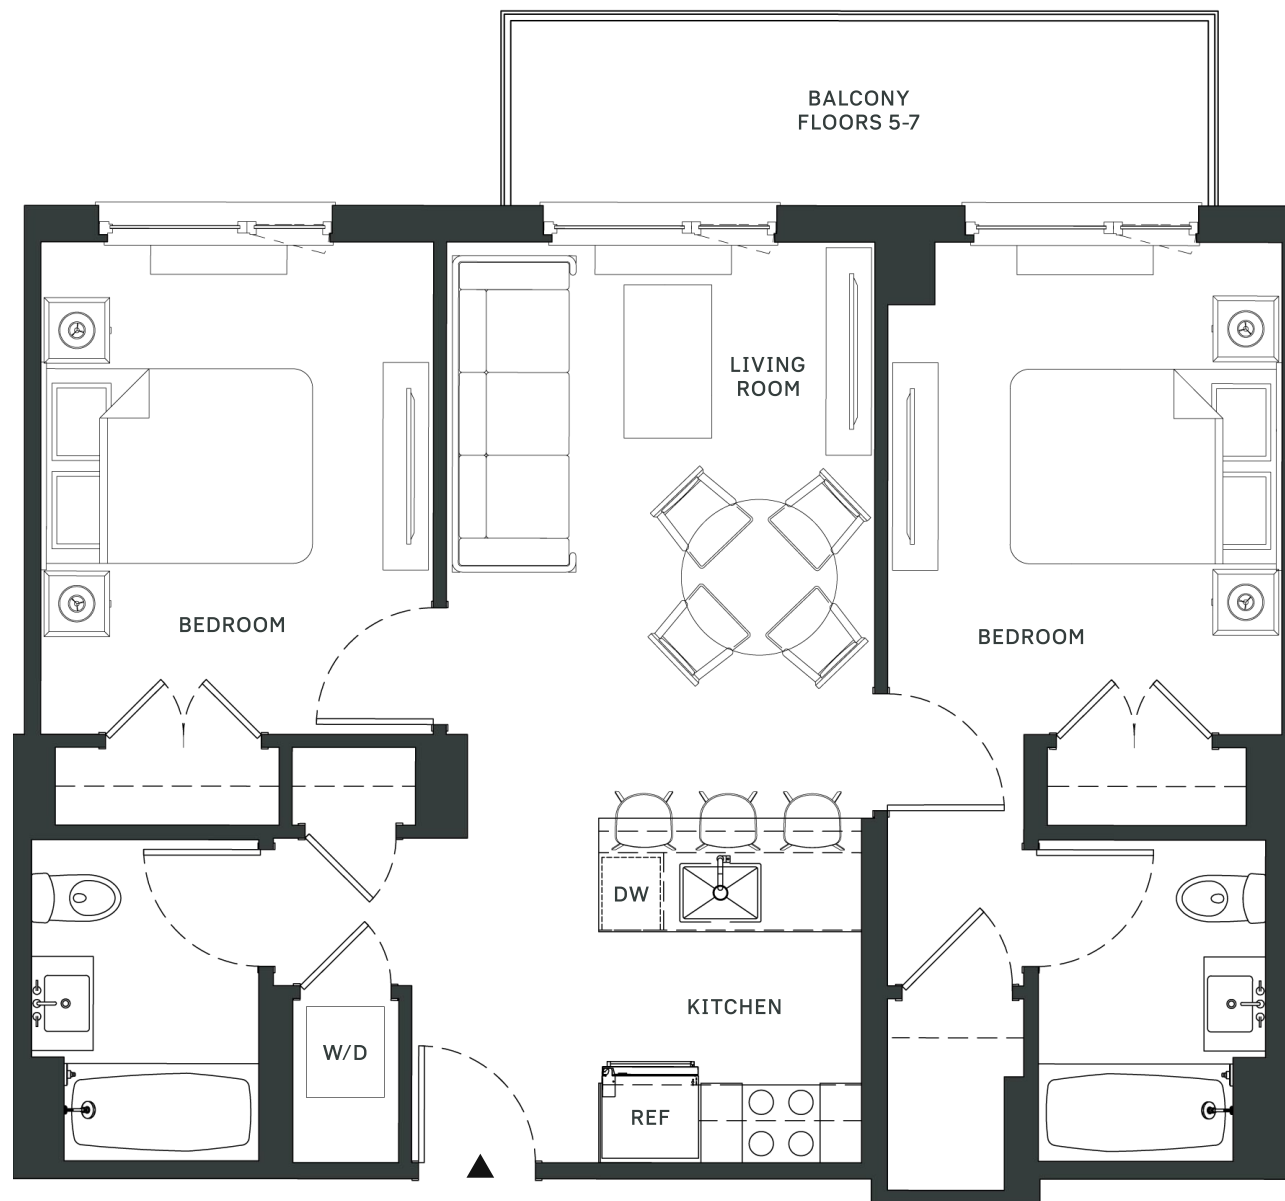

D

Floors 4-6

2 BEDROOM
2 BATHROOM
BALCONY

THE PARK OVERTURE

TheParkOverture.com

LARGAVISTA

M.N.S.
REAL ESTATE
INC.

bpg