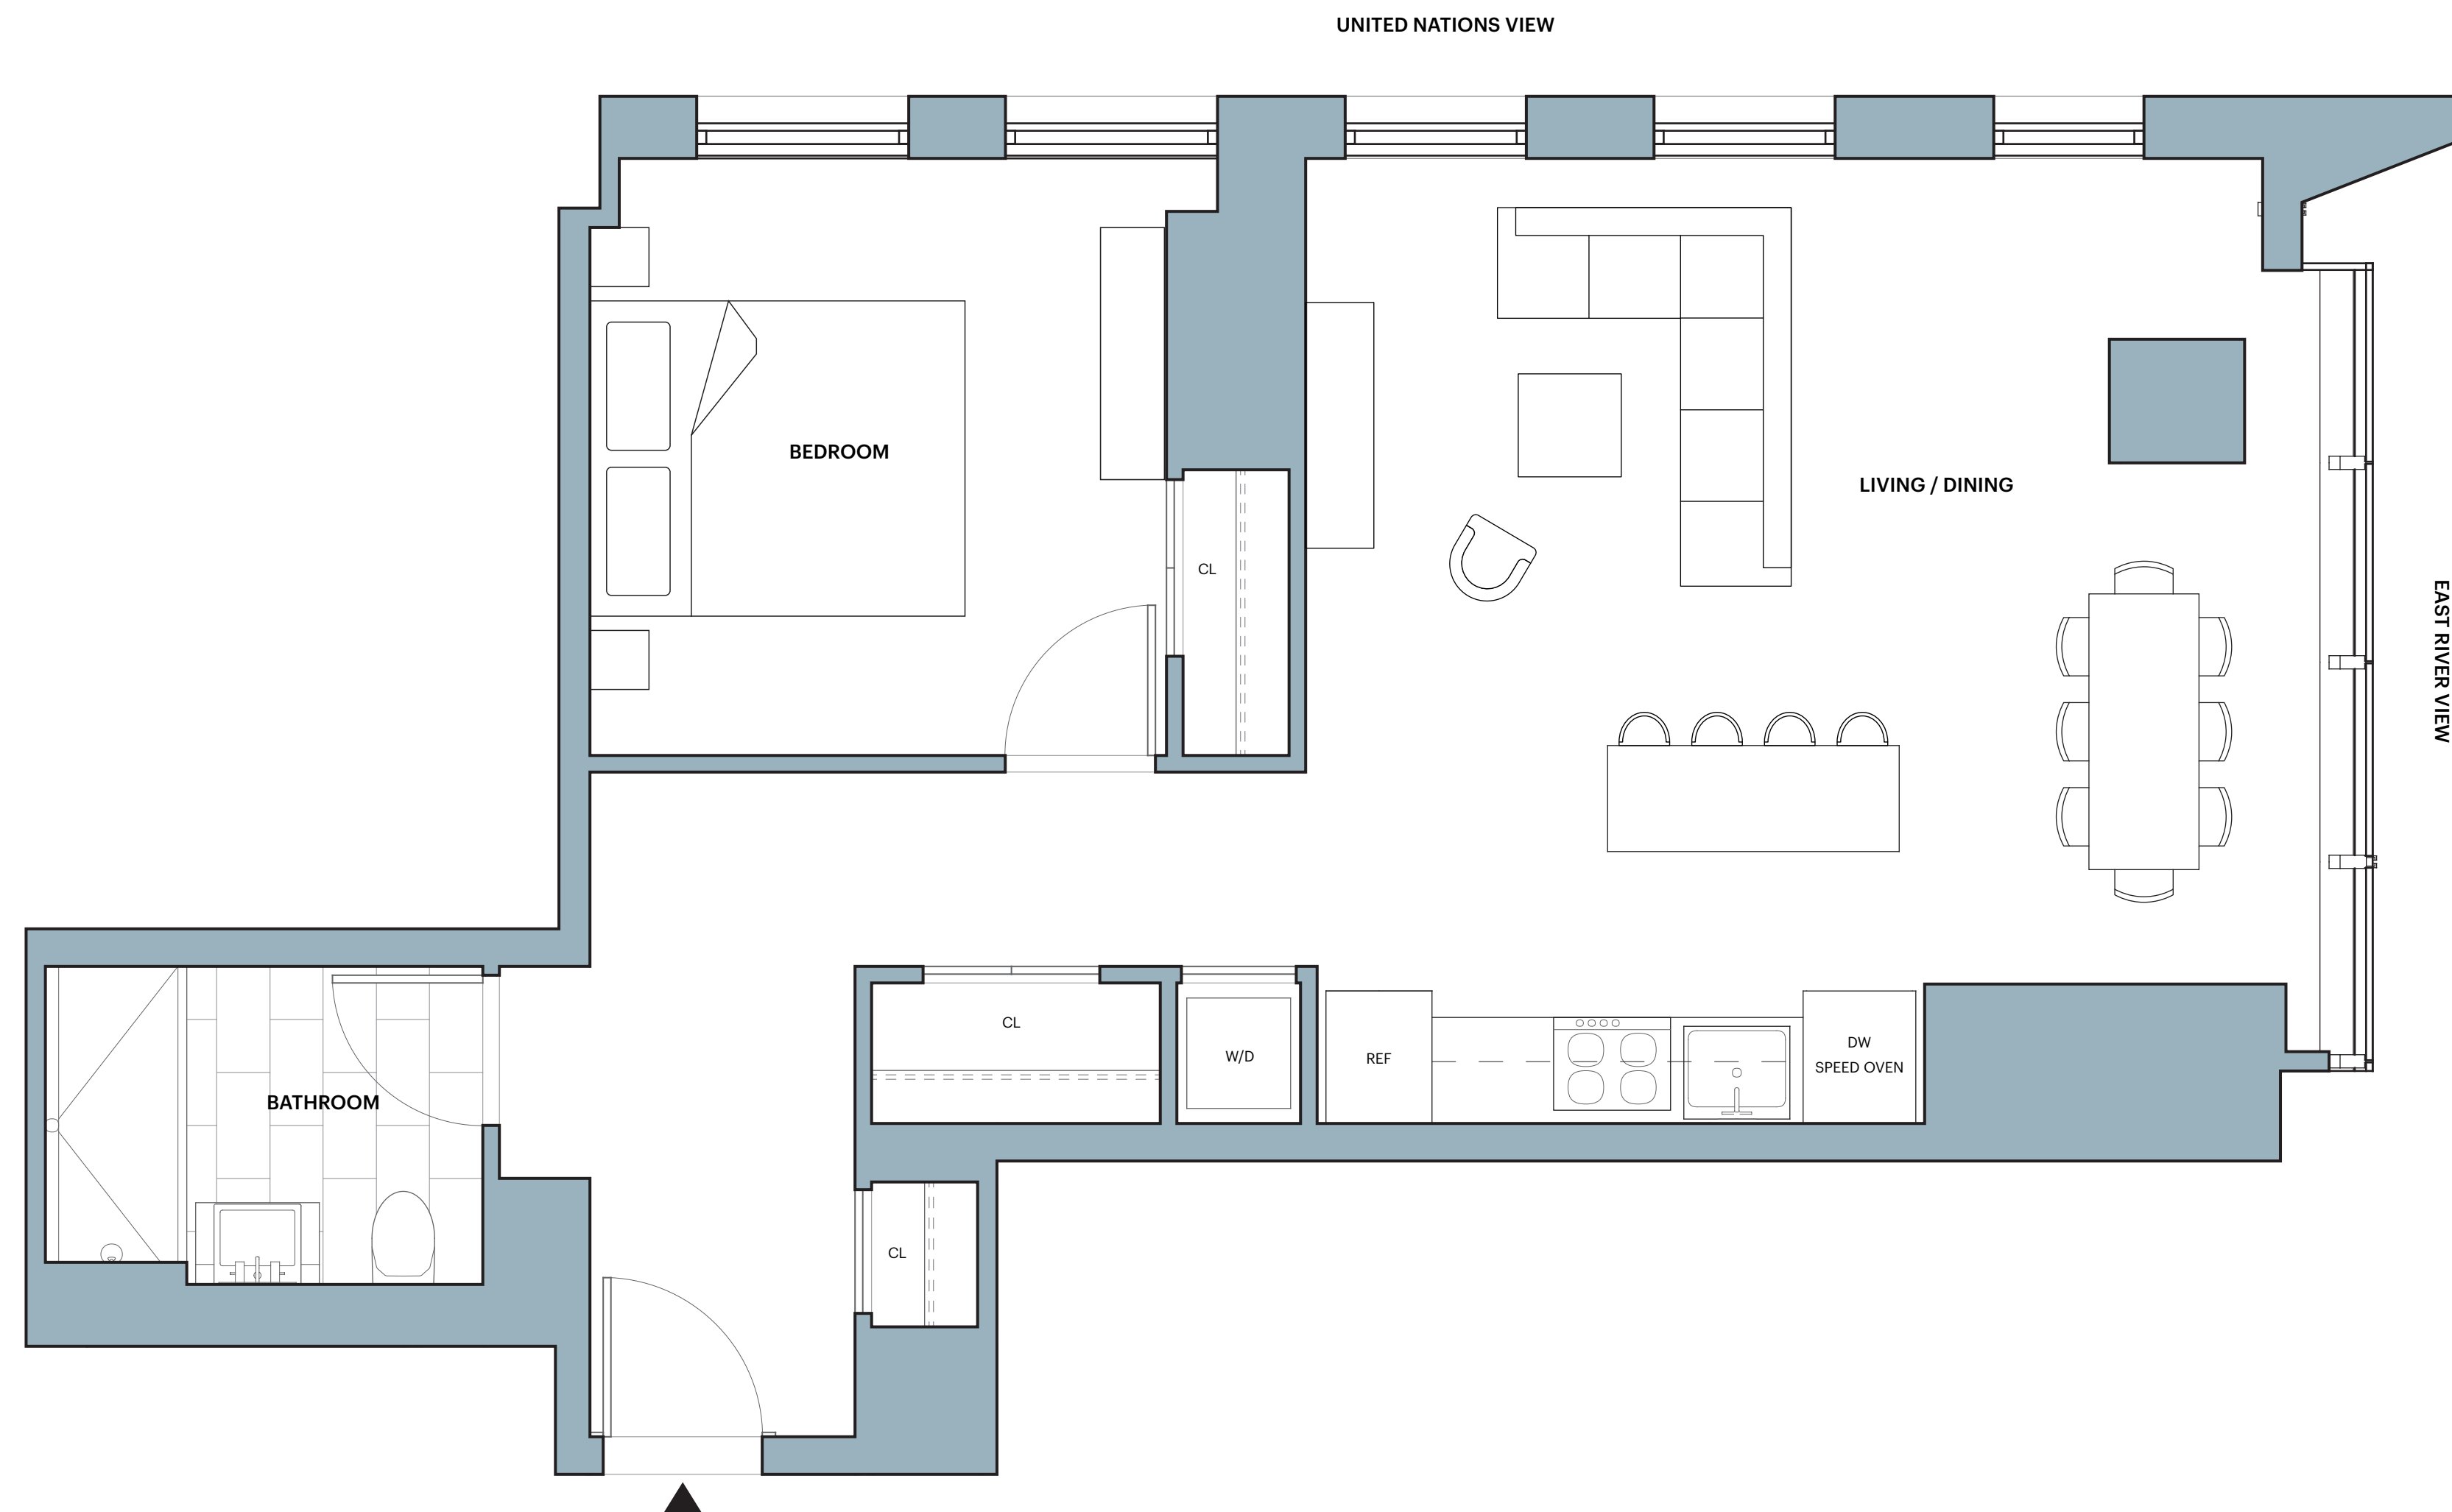

The Copper

W.15B - W.22B

WEST TOWER

1 Bedroom

1 Bathroom

Features:

- SHoP designed inside and out
- Ceiling heights up to 9' 7"
- Floor-to-ceiling windows with custom shades
- Custom oak floors
- Bosch washer and dryer
- Key drop

Kitchen:

- Miele appliances
- Speed oven
- Statuary marble countertop and backsplash
- SHoP-designed custom island
- Custom lighting

Master Bath:

- Statuary marble wall tile set in herringbone pattern
- Crocodile marble slab accent shower wall
- Rain showerhead and handshower
- Black-pearl stone floor tile
- Custom European oak accents and vanity
- Custom light sconce with antique brass detailing
- Full length built-in medicine cabinet

Amenities & Services:

1. **Skybridge*:**
2. 75' Skybridge lap pool & whirlpool
   - Skybridge lounge
   - Skybridge bar
   - Chef's catering kitchen
   - Juice and health bar
   - Children's playroom
   - Empire studio

Copper Tone*:

- Marble Hammam with plunge pool
- Private spa and treatment rooms
- Double-height fitness center with climbing wall overlooking city skyline
- Yoga and Pilates studio
- Personal training available
- Dynamic-energy studio
- Private locker rooms

Copper Top*:

On the Ground:

- Landscaped park and fountain
- Curated marketplace and restaurant
- The Underground Speakeasy
- Virtual concierge service
- Sheltered porte cochère and on-site parking with valet services
- Bicycle storage
- Resident storage

*Membership information available upon request