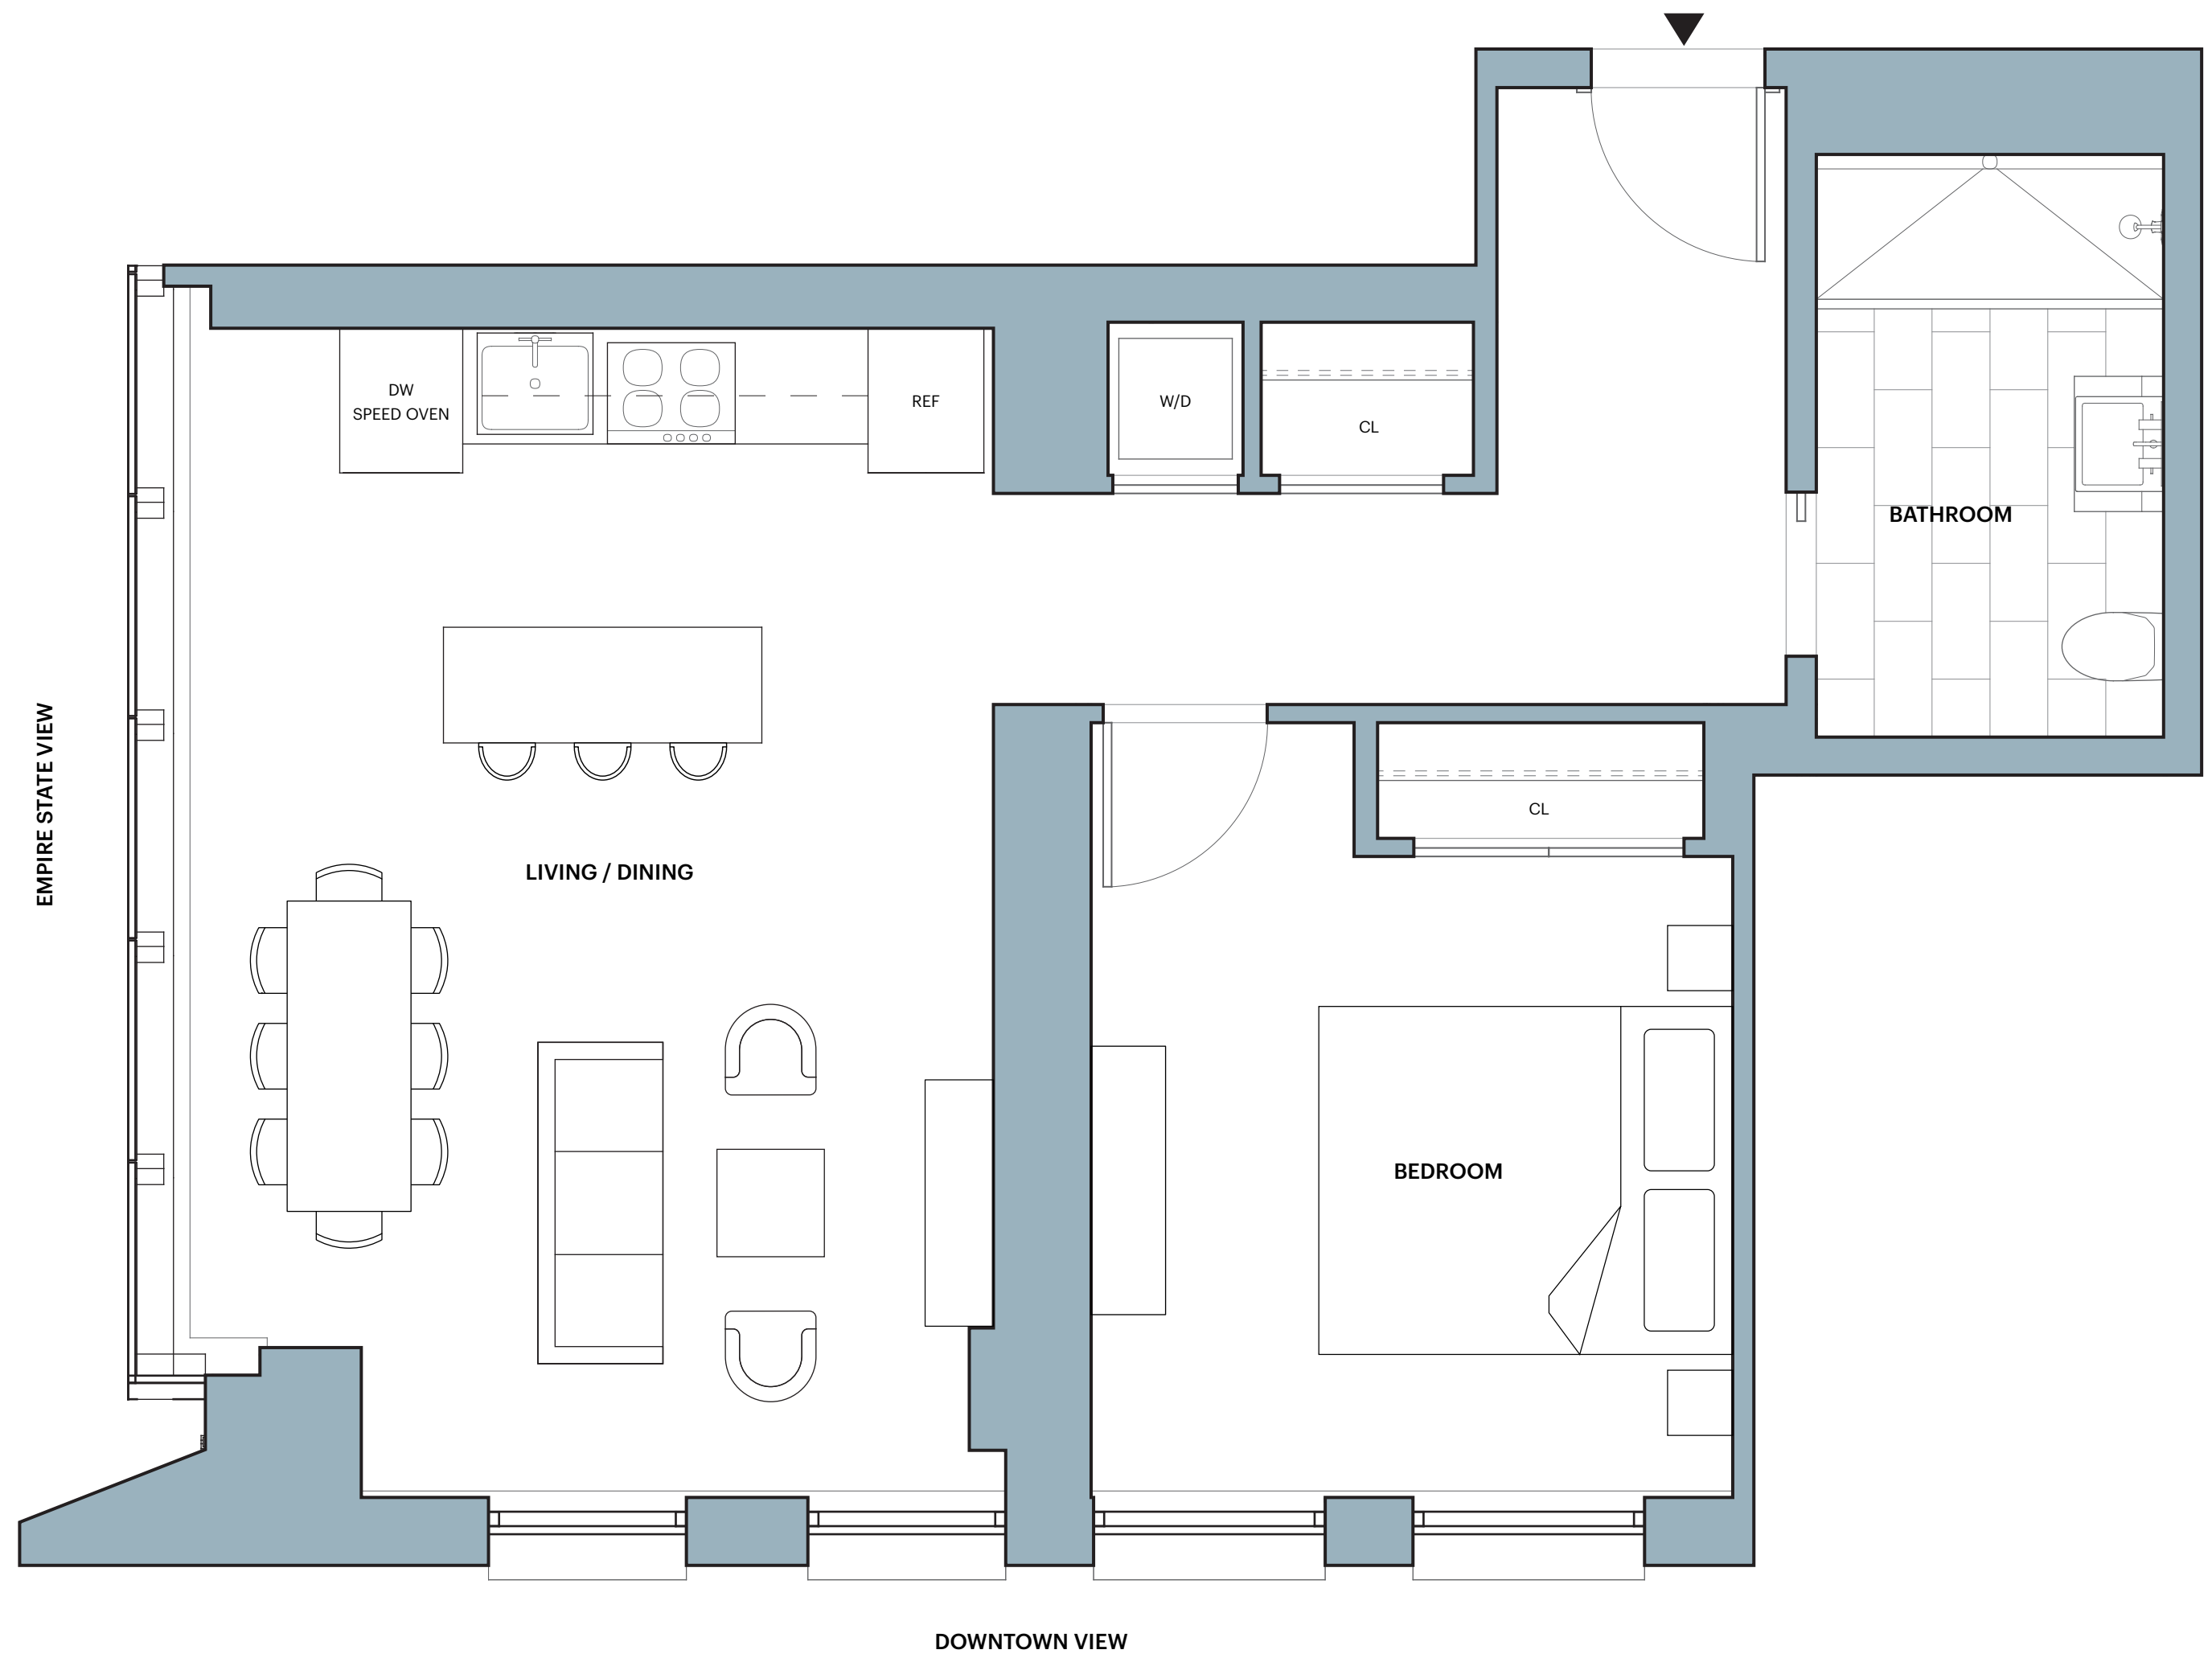

# The Copper

### EAST TOWER

1 Bedroom  
1 Bathroom

- Features:**
- SHoP designed inside and out
  - Ceiling heights up to 9' 7"
  - Floor-to-ceiling windows with custom shades
  - Custom oak floors
  - Bosch washer and dryer
  - Key drop