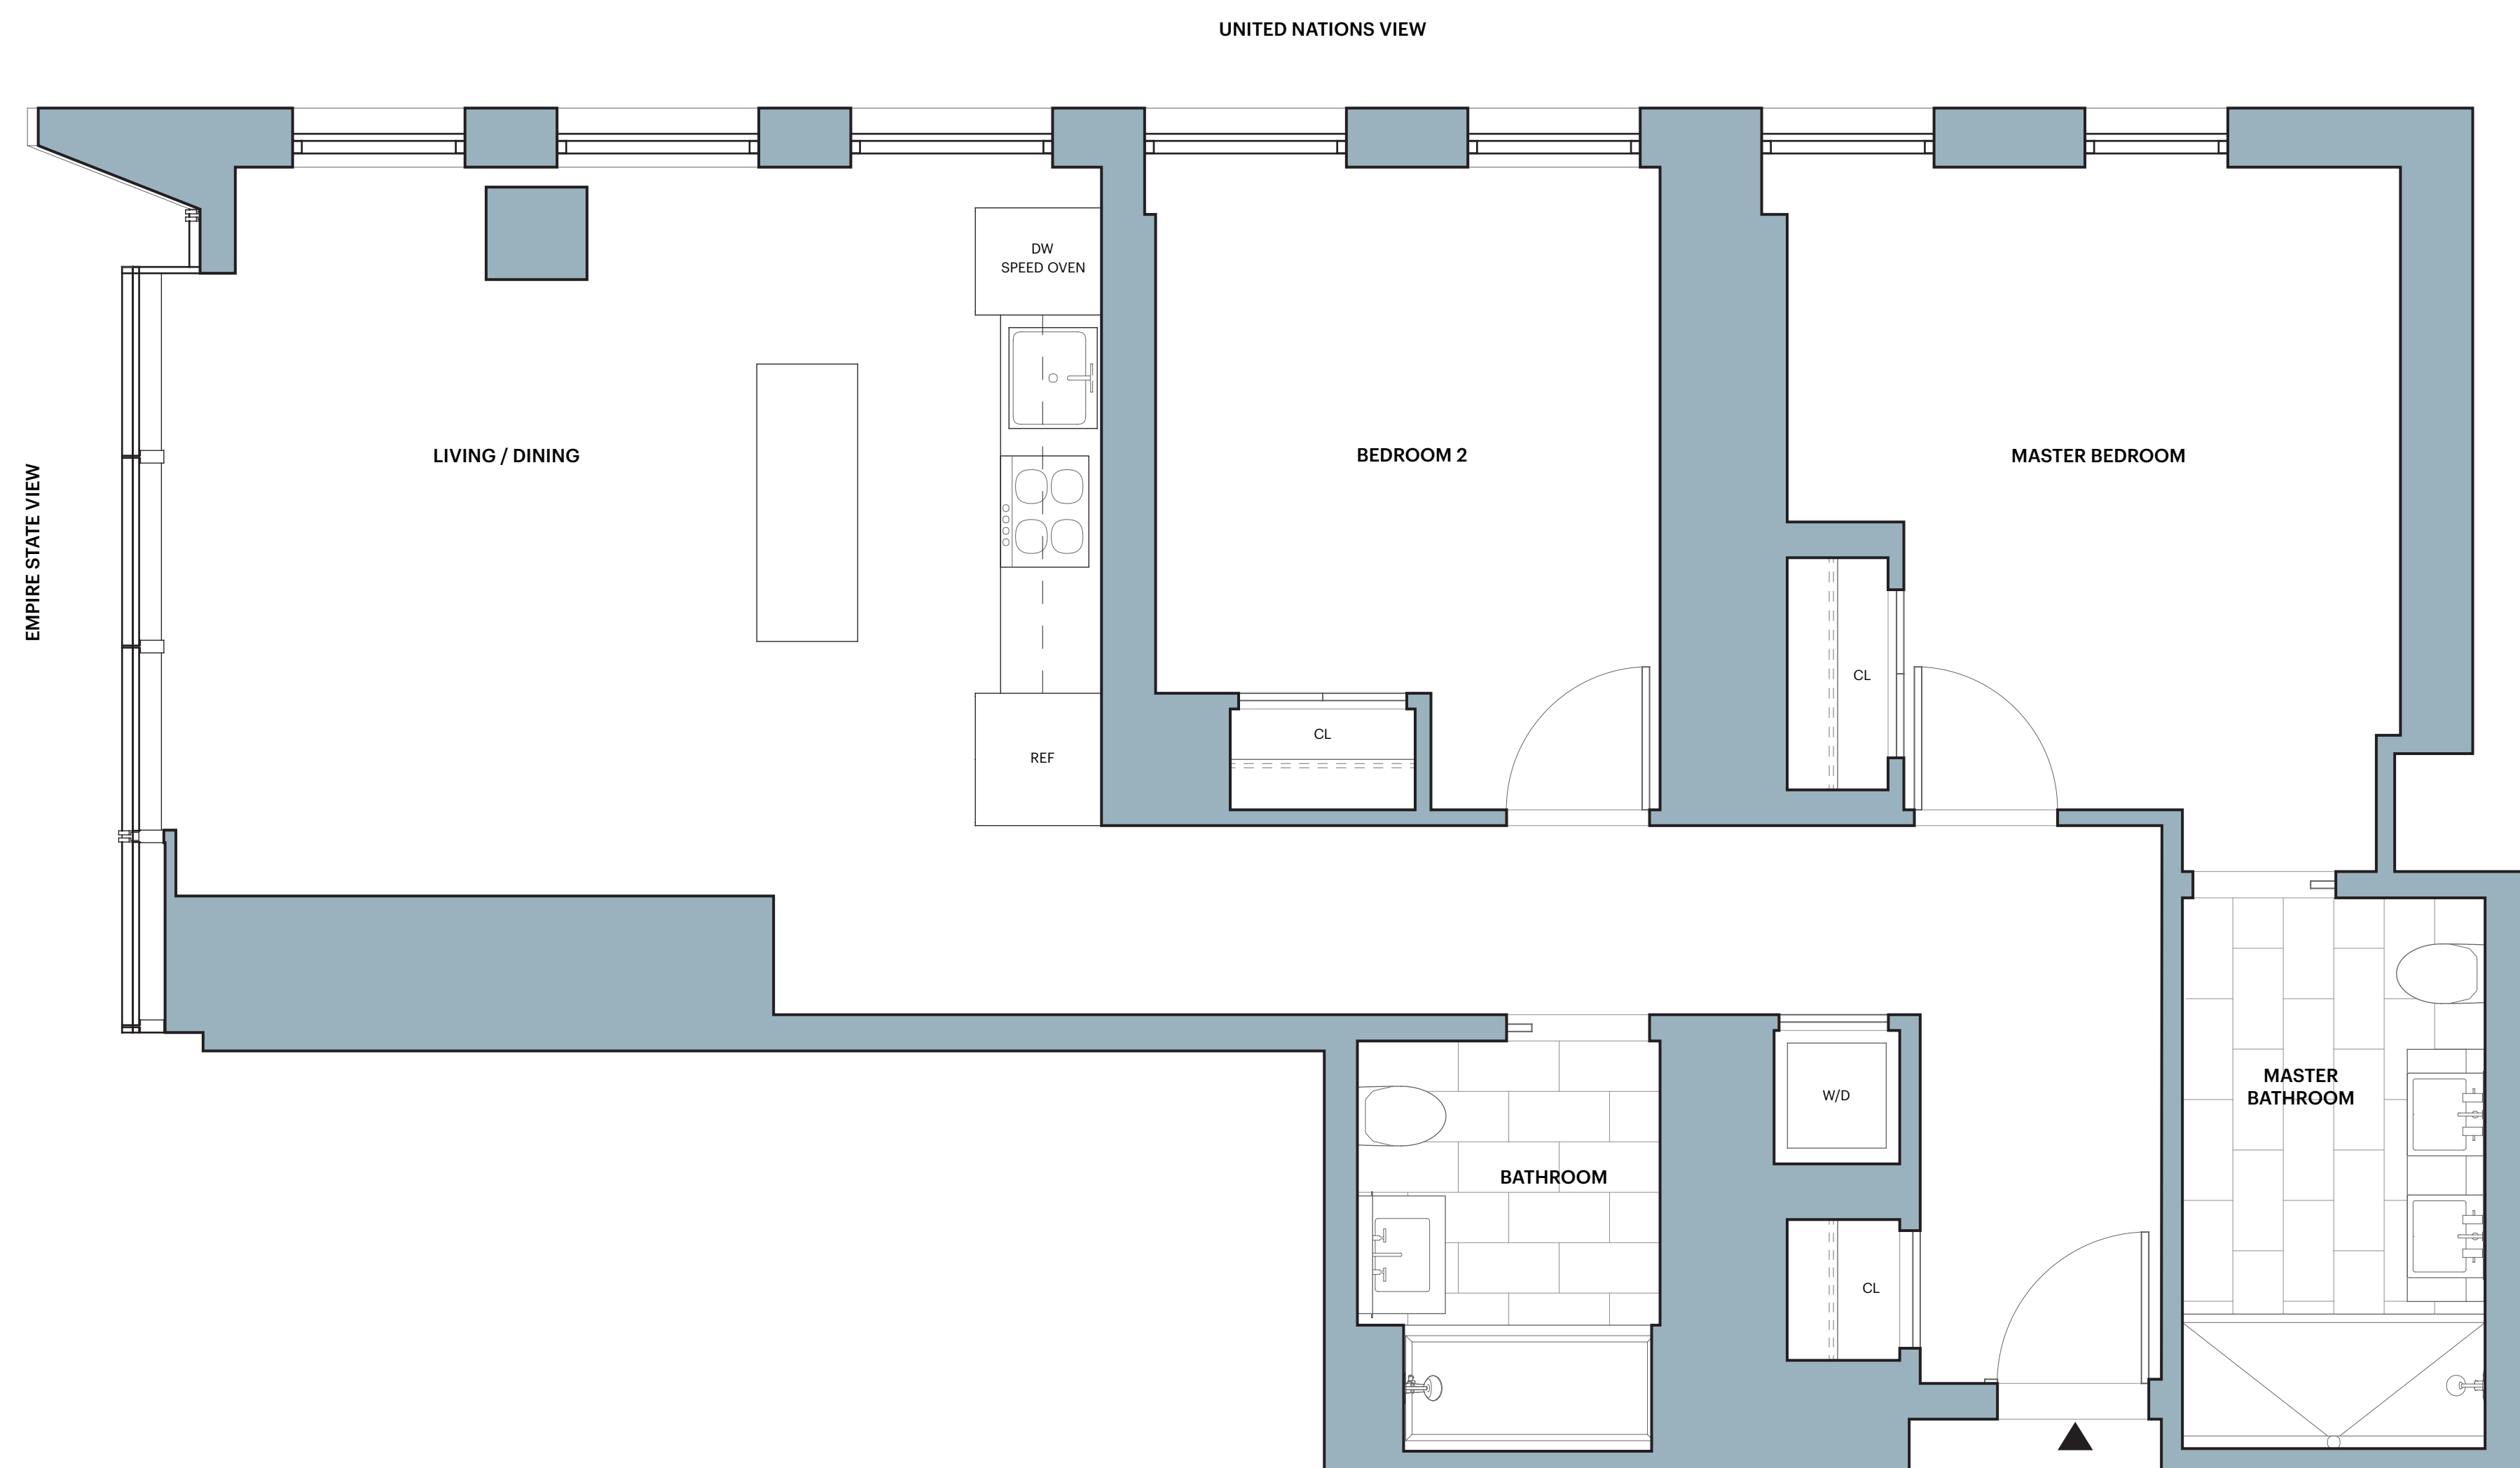

American Copper

W.3E - W.9E