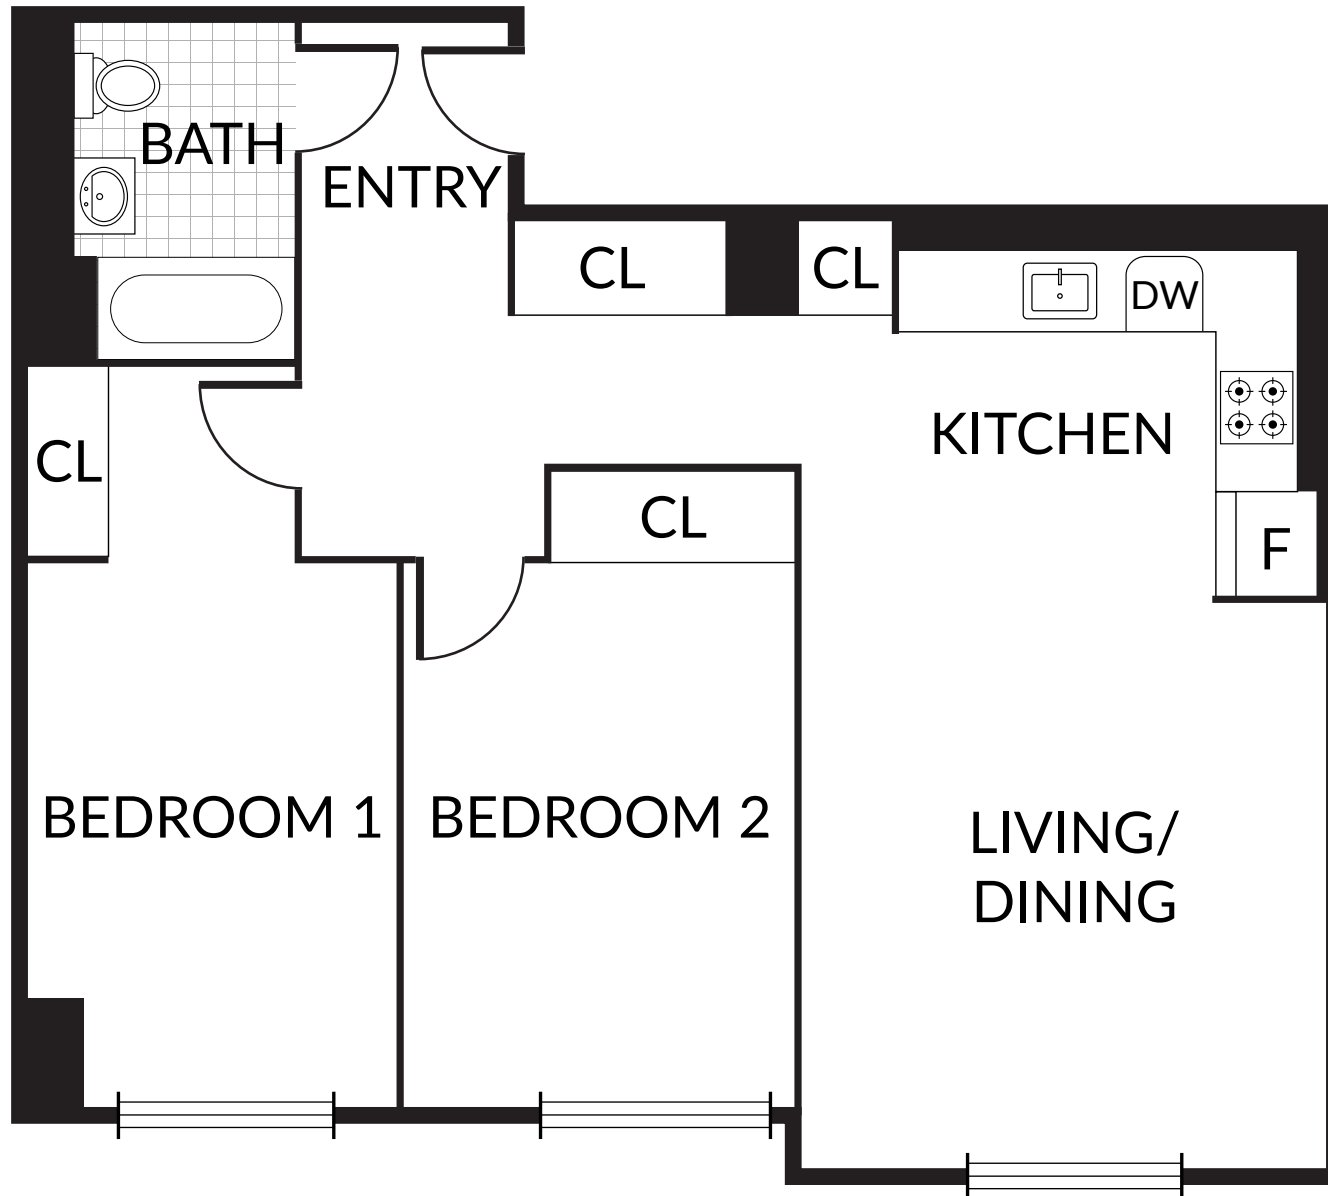

Victoria Tower Residences | 230 West 126th Street #21 to 26H

2 x 1 x

Internal 917sf

For illustration purpose only.