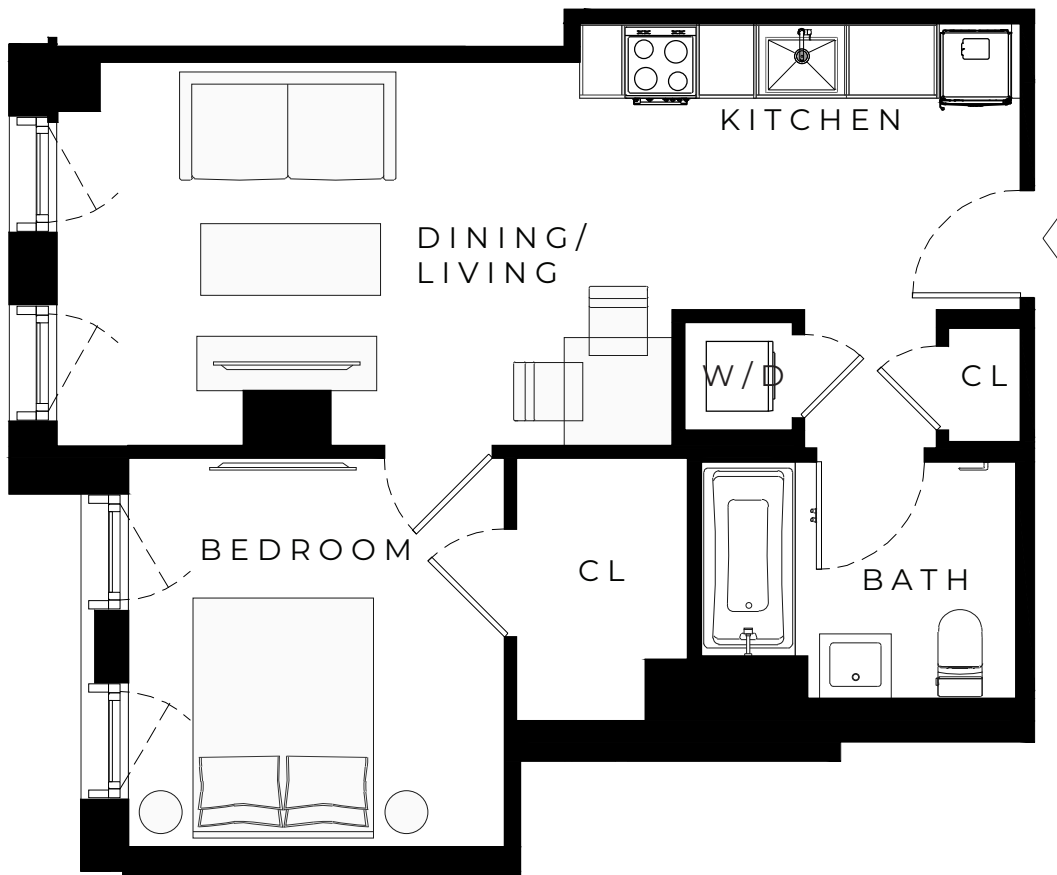

GREENPOINT CENTRAL

BROOKLYN, NY

RESIDENCE

235-435

1 BEDROOM

1 BATHROOM

NA

CLAY ST

FRANKLIN ST

DUPONT ST

M.N.S
REAL ESTATE
NYC

ALL DIMENSIONS ARE APPROXIMATE AND SUBJECT TO NOMINAL CONSTRUCTION VARIANCE AND TOLERANCE. DIMENSIONS ARE MAXIMUM OVERALL, SUBTRACT CUTOUTS. LEASING AGENT IS PLEDGED TO THE LETTER AND SPIRIT OF U.S. POLICY FOR THE ACHIEVEMENT OF EQUAL HOUSING OPPORTUNITY THROUGHOUT THE U.S. AND IS COMMITTED TO AN AFFIRMATIVE ADVERTISING AND MARKETING PROGRAM IN WHICH THERE ARE NO BARRIERS TO OBTAINING HOUSING BECAUSE OF RACE, COLOR, CREED, RELIGION, SEX, SEXUAL ORIENTATION, MILITARY STATUS, AGE, DISABILITY, ANCESTRY, FAMILY STATUS, NATIONAL ORIGIN, OR ANY OTHER GROUNDS PROHIBITED BY CITY, STATE, OR FEDERAL LAW.