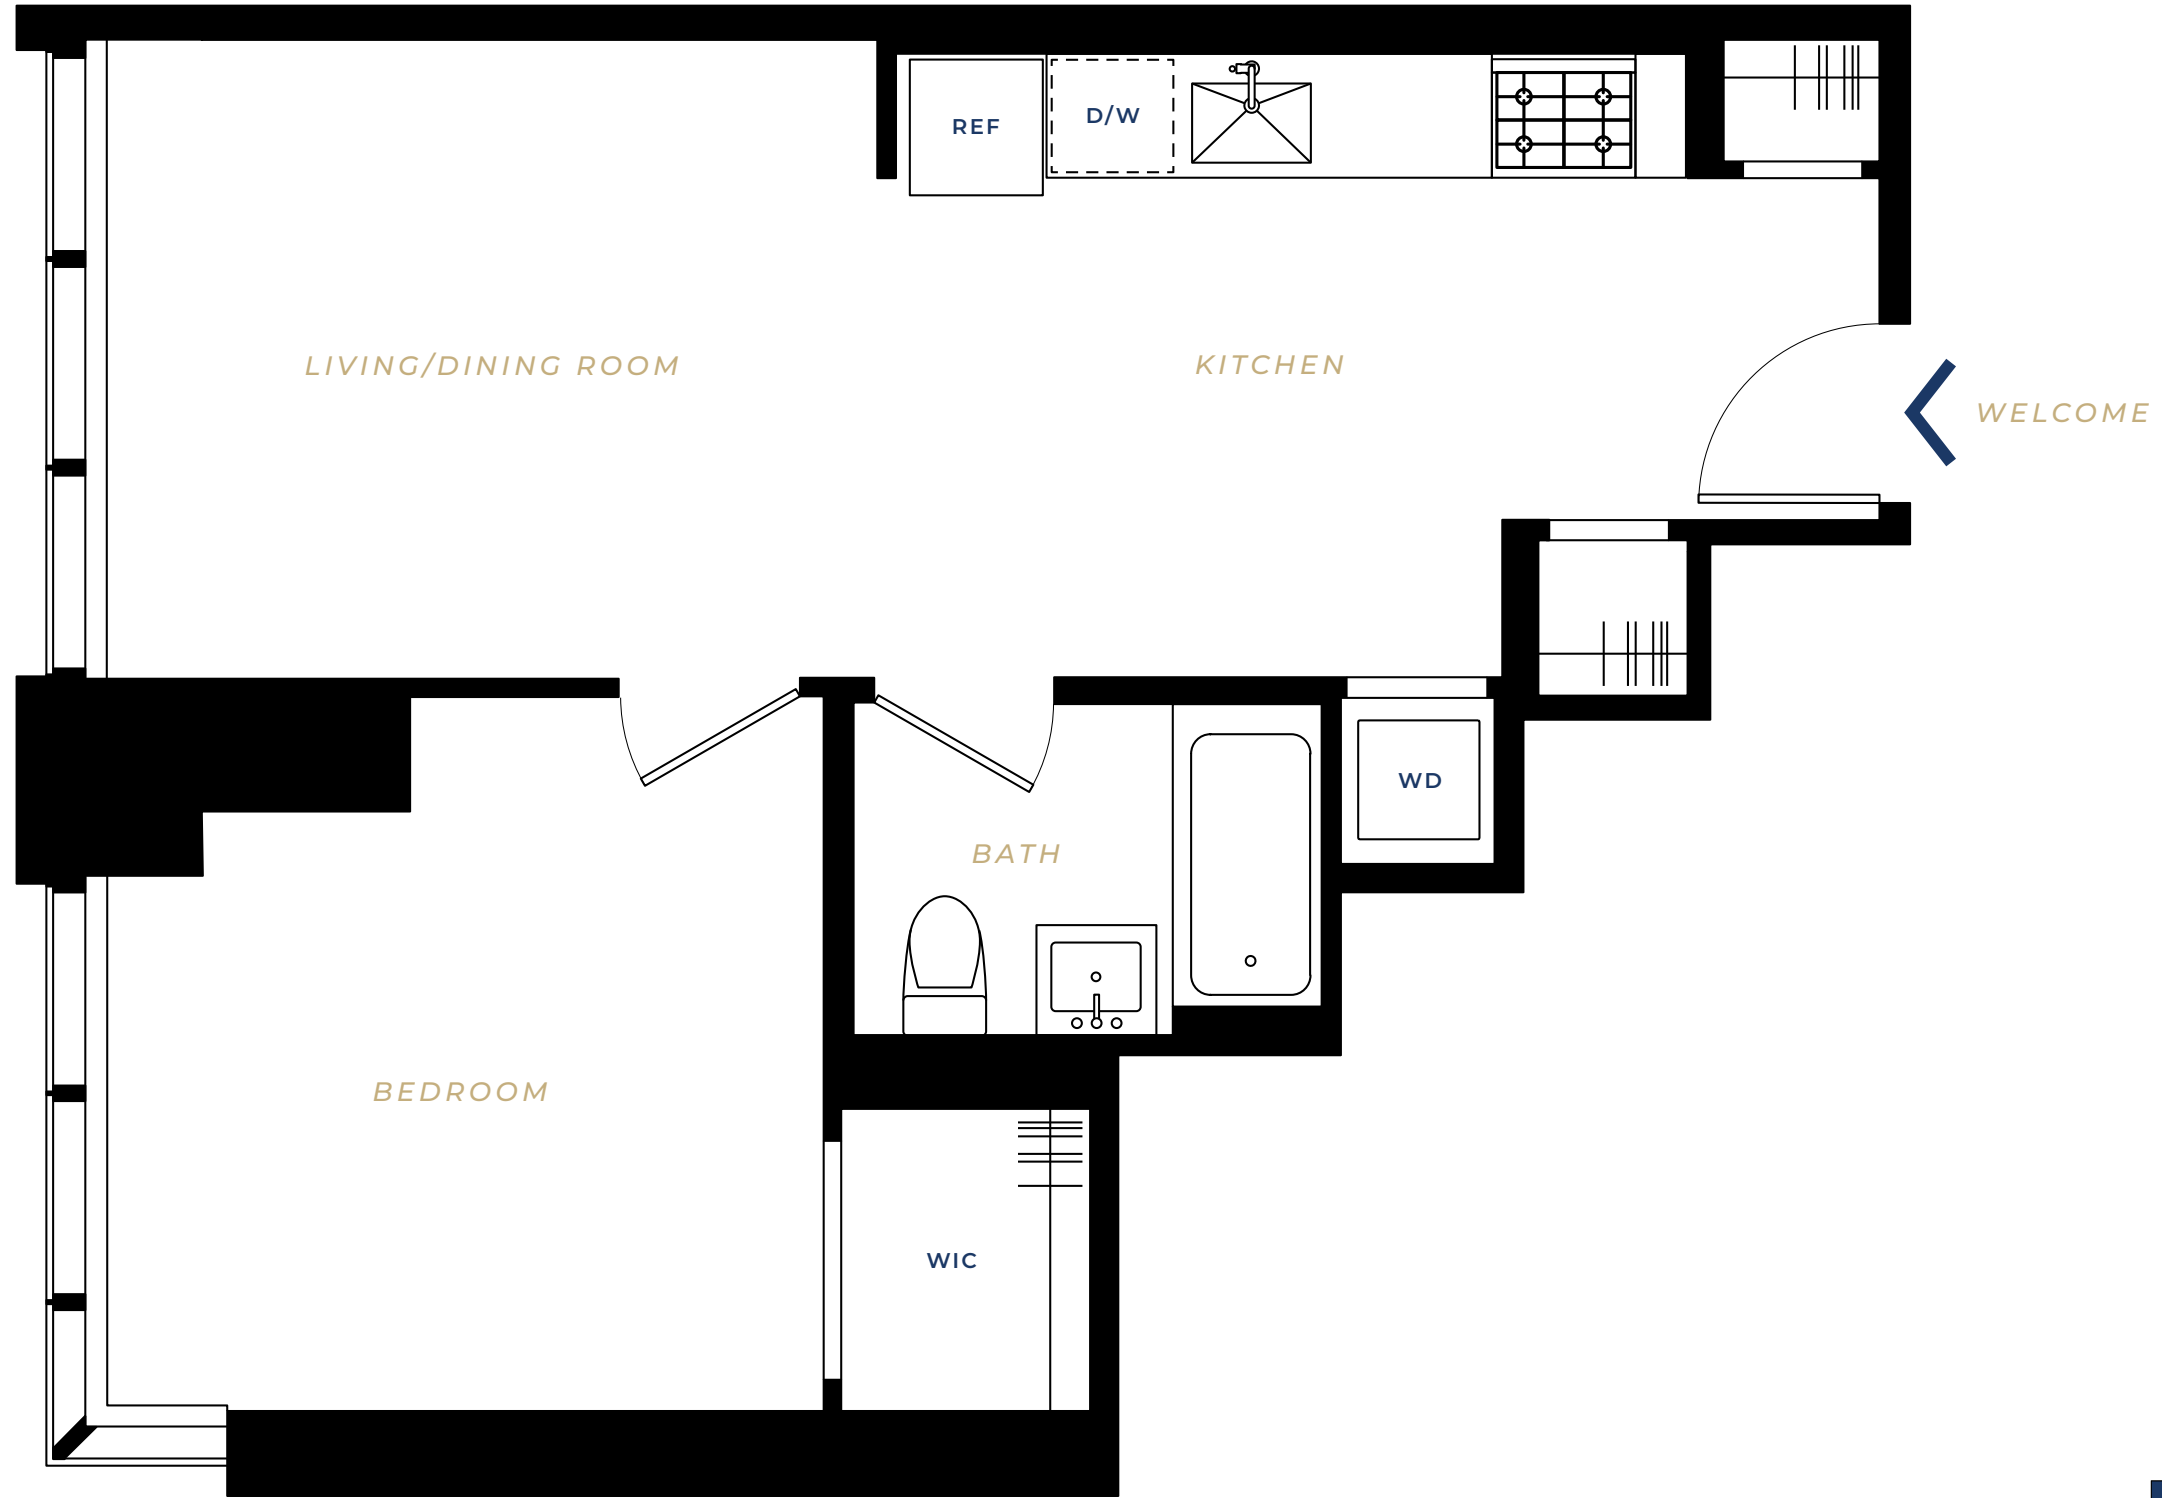

FLOORS: 10-30

F

# THE PAXTON

BEDS: 1 BATHS: 1

[THEPAXTONBK.COM](http://THEPAXTONBK.COM) 540 FULTON STREET, BROOKLYN, NY

All dimensions are approximate and subject to construction variances. Plans may contain minor variations from floor to floor. Equal Housing Opportunity.