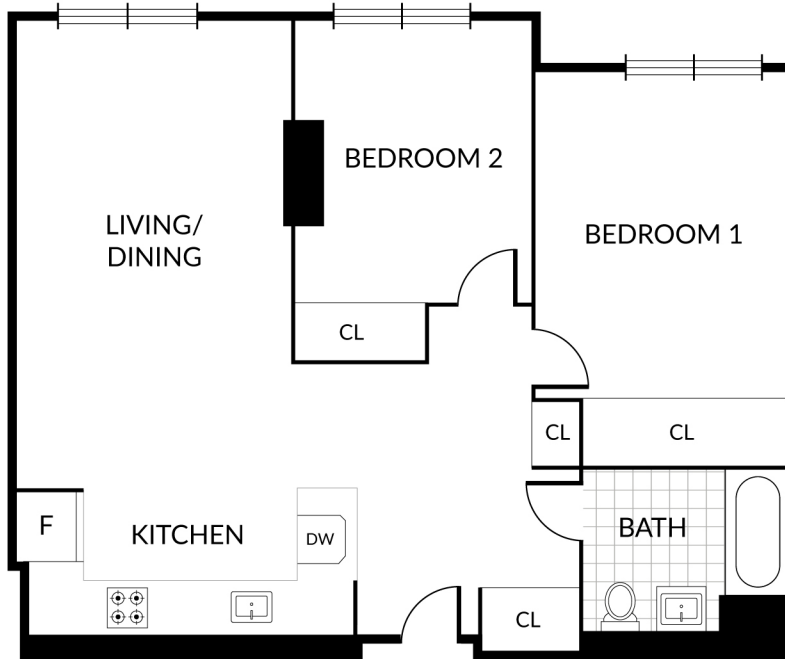

# Victoria Tower Residences | 230 West 126th Street #6 to 26G

2 x  1 x 

Internal 843sf

For illustration purpose only.