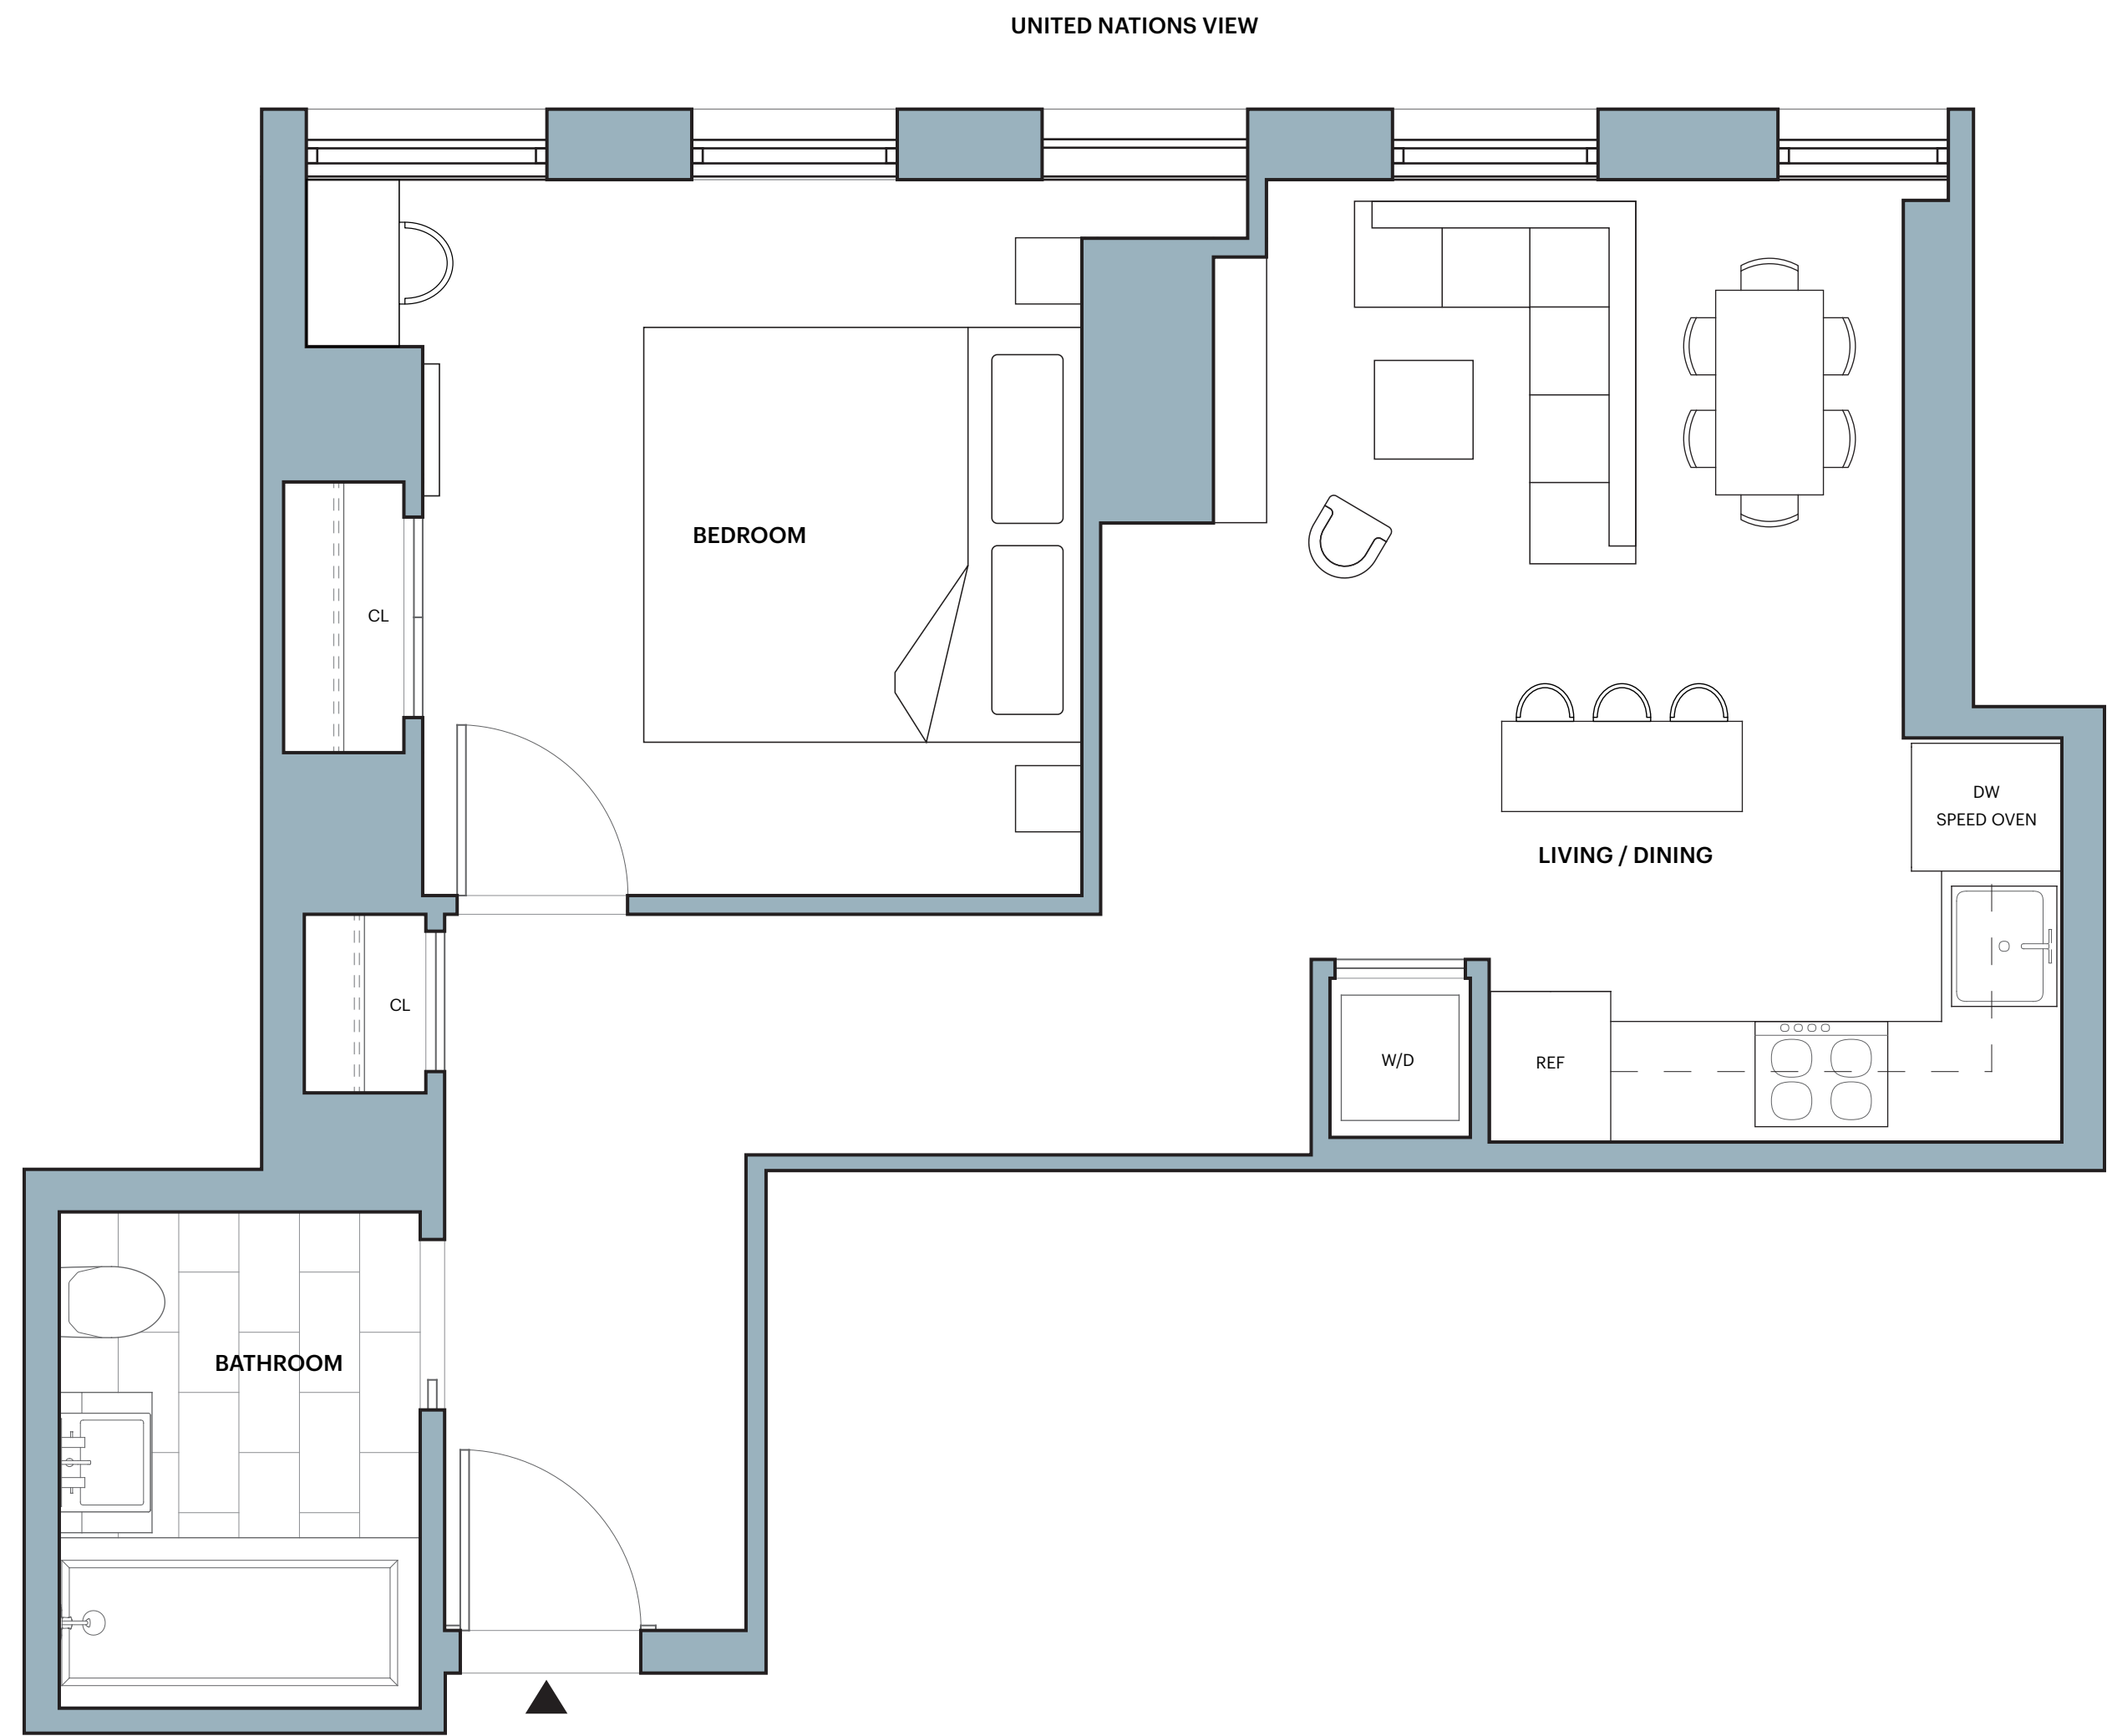

The Copper

W.41L - W.44L

W.45J - W.46J

W.45K - W.46K

WEST TOWER

1 Bedroom
1 Bathroom

- Features:**
- SHoP designed inside and out
 - Ceiling heights up to 9' 7"
 - Floor-to-ceiling windows with custom shades
 - Custom oak floors
 - Bosch washer and dryer
 - Key drop

- Kitchen:**
- Miele appliances
 - Speed oven
 - Statuary marble countertop and backsplash
 - SHoP-designed custom island
 - Custom lighting

- Master Bath:**
- Statuary marble wall tile set in herringbone pattern
 - Crocodile marble slab accent shower wall
 - Rain showerhead and handshower
 - Black-pearl stone floor tile
 - Custom European oak accents and vanity
 - Custom light sconce with antique brass detailing
 - Full length built-in medicine cabinet

- Amenities & Services:**
- Skybridge*:**
- 75' Skybridge lap pool & whirlpool
 - Skybridge lounge
 - Skybridge bar
 - Chef's catering kitchen
 - Juice and health bar
 - Children's playroom
 - Empire studio

- Copper Top*:**
- Landscaped rooftop with infinity pool and outdoor shower
 - Sky bar and open air lounge
 - Rooftop dining and grilling
 - Flexible private event space

- On the Ground:**
- Landscaped park and fountain
 - Curated marketplace and restaurant
 - The Underground Speakeasy
 - Virtual concierge service
 - Sheltered porte cochère and on-site parking with valet services
 - Bicycle storage
 - Resident storage