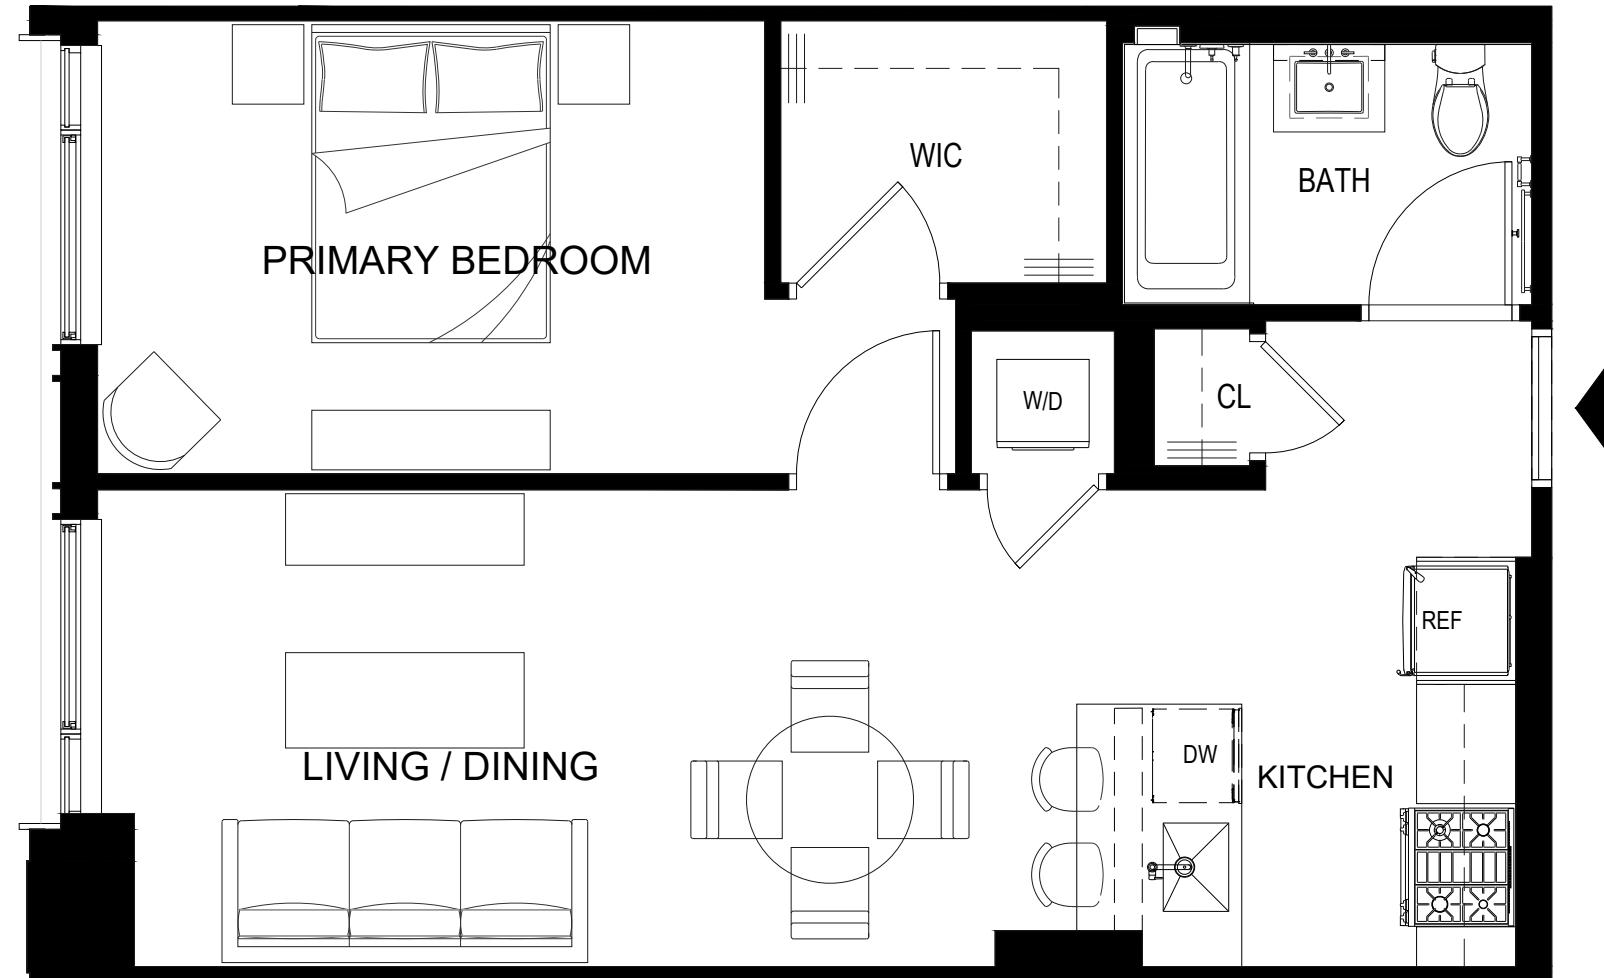

# HEARTHSTONE

Make your way home

RESIDENCE  
411, 511, 611, 711, 811, 911,  
1011, 1111, 1211

4th - 12th Floor

1 Bedroom

1 Bathroom

34-35 44th St, Astoria, NY 11103  
[www.hearthstoneastoria.com](http://www.hearthstoneastoria.com)

ALL DIMENSIONS ARE APPROXIMATE AND SUBJECT TO NORMAL CONSTRUCTION VARIANCES AND TOLERANCES. DIMENSIONS ARE MAXIMUM OVERALL AND EXCLUDE CUTOUTS. OWNER AND LEASING AGENT ARE PLEDGED TO THE LETTER AND SPIRIT OF U.S. POLICY FOR THE ACHIEVEMENT OF EQUAL HOUSING OPPORTUNITY THROUGHOUT THE U.S. AND ARE COMMITTED TO AN AFFIRMATIVE ADVERTISING AND MARKETING PROGRAM IN WHICH THERE ARE NO BARRIERS TO OBTAINING HOUSING BECAUSE OF RACE, COLOR, CREED, RELIGION, SEX, SEXUAL ORIENTATION, MILITARY STATUS, AGE, DISABILITY, ANCESTRY, FAMILY STATUS, NATIONAL ORIGIN, OR ANY OTHER GROUNDS PROHIBITED BY CITY, STATE, OR FEDERAL LAW.