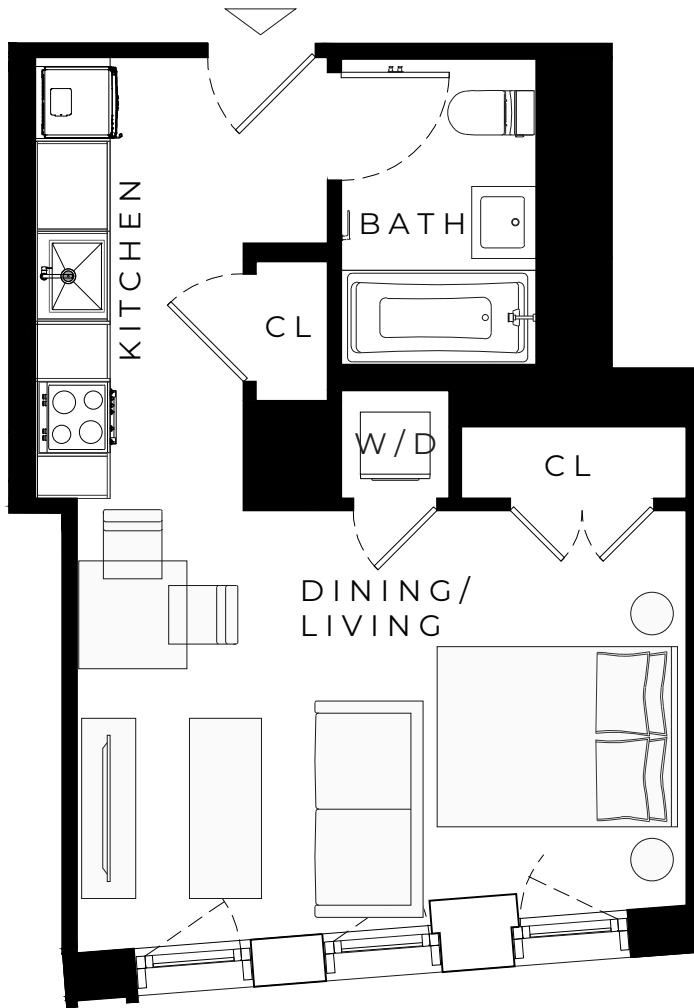

GREENPOINT CENTRAL

BROOKLYN, NY

RESIDENCE

230-430

STUDIO

1 BATHROOM

NA

CLAY ST

FRANKLIN ST

DUPONT ST

M.N.S
REAL ESTATE
NYC

ALL DIMENSIONS ARE APPROXIMATE AND SUBJECT TO NOMINAL CONSTRUCTION VARIANCE AND TOLERANCE. DIMENSIONS ARE MAXIMUM OVERALL, SUBTRACT CUTOUTS. LEASING AGENT IS PLEDGED TO THE LETTER AND SPIRIT OF U.S. POLICY FOR THE ACHIEVEMENT OF EQUAL HOUSING OPPORTUNITY THROUGHOUT THE U.S. AND IS COMMITTED TO AN AFFIRMATIVE ADVERTISING AND MARKETING PROGRAM IN WHICH THERE ARE NO BARRIERS TO OBTAINING HOUSING BECAUSE OF RACE, COLOR, CREED, RELIGION, SEX, SEXUAL ORIENTATION, MILITARY STATUS, AGE, DISABILITY, ANCESTRY, FAMILY STATUS, NATIONAL ORIGIN, OR ANY OTHER GROUNDS PROHIBITED BY CITY, STATE, OR FEDERAL LAW.